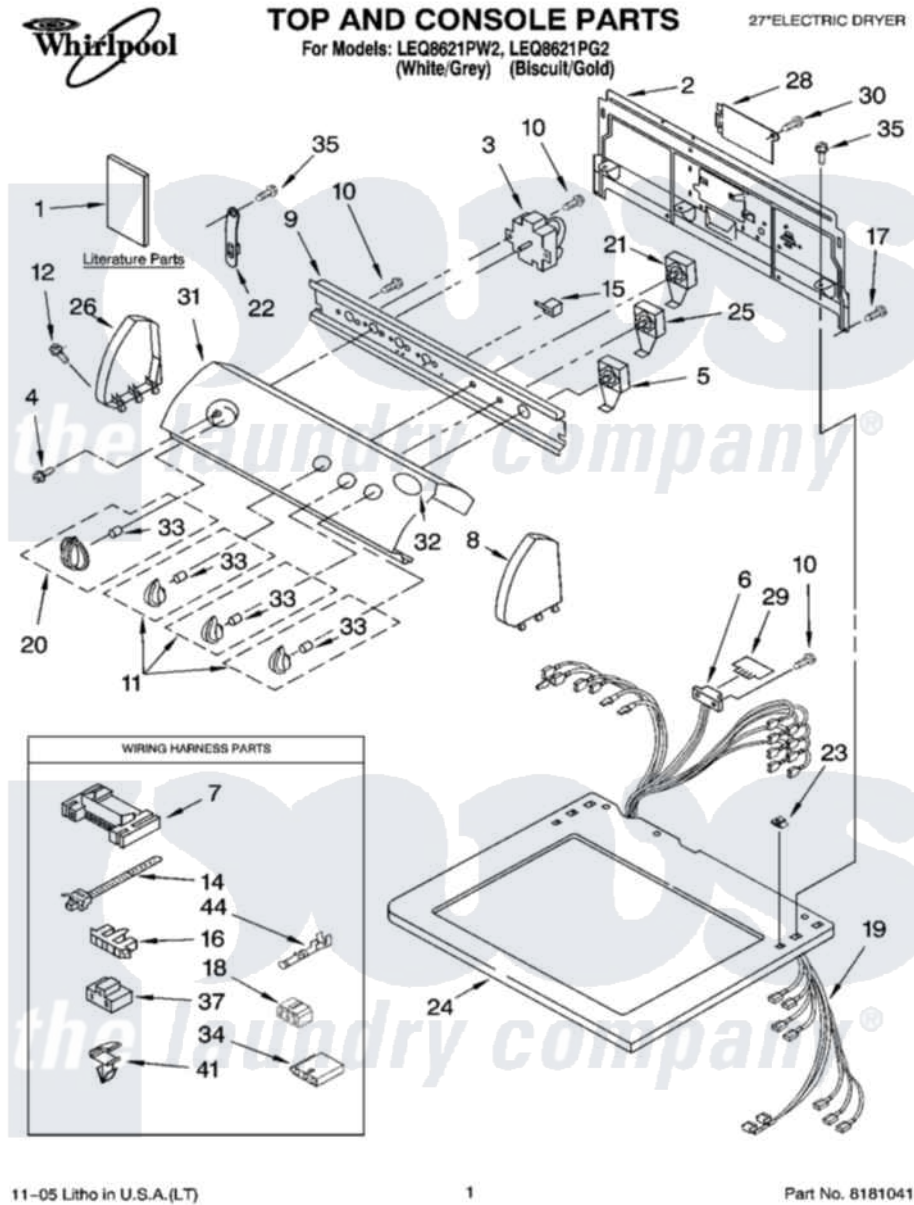

Whirlpool LEQ8621PG2 01 - TOP AND CONSOLE PARTS

11-05 Litho in U.S.A.(LT)

1

Part No. 8181041

Whirlpool Residential Whirlpool LEQ8621PG2 Dryer Parts Parts Diagram 01 - TOP AND CONSOLE PARTS
Click on the part number to view part

Item	Original Part Number	Replaced By	Status	Part Description
1	8565618		Not Available	Wiring Diagram
"	8578190		Not Available	Guide, Use & Care
"	8533770		Not Available	Sheet, Cycle Feature
"	8578230		Not Available	Instructions Installation
"	N/A		Not Available	Following May Be Purchased DO-IT-YOURSELF REPAIR MANUALS
"	677818		Not Available	Manual, Do-It- Yourself Repair (Dryer)
2	8317305	285909		Panel-Rear
3	8566184			Timer Assembly
4	8533951	3400859		Screw, Grounding
5	3398095			Switch, Push-To-Start
6	3391885			Connector, Edge
7	3395683			Receptacle, Multi-Terminal
8	8271359	279962		Endcap
"	8271362	279965		Endcap

9	8544897		Bracket, Control
10	8533971	90767	Screw, 8A X 3/8 HeX Washer Head Tapping
11	8544937		Knob, Control
"	8544938		Knob, Control
12	388326		Screw, 8-18 X 1.25
14	3391018		Tie Cable
15	694419		Mini-Buzzer
16	3397269		Connector, Timer
17	693995		Screw, Hex Head
18	3347243		Block, Disconnect
19	8530009		Harness, Electric
20	8544957		Timer Knob Assembly
"	8544958		Timer Knob Assembly
21	8530152		Switch, Temperature
22	8568314		Strap, Console
23	357213		Nut, Push-In
24	8271399	3979278	Top
"	8271401	3979279	Top
25	3405156		Switch, Rotary
26	8271365	279962	Endcap
"	8271368	279965	Endcap
28	8317342	W10119283	Cover, Terminal Block
29	8558178		Control, Electronic
30	3390814	90767	Screw, 8A X 3/8 HeX Washer Head Tapping
31	8546005		Panel, Control
"	8546006		Panel, Control
32	3400985		Medallion
33	8536939		Clip, Knob
34	3936144		Do-It-Yourself Repair Manuals
35	90767		Screw, 8A X 3/8 HeX Washer Head Tapping
37	3401144		Connector
41	3394427		Clip-Harness
44	94614		Terminal