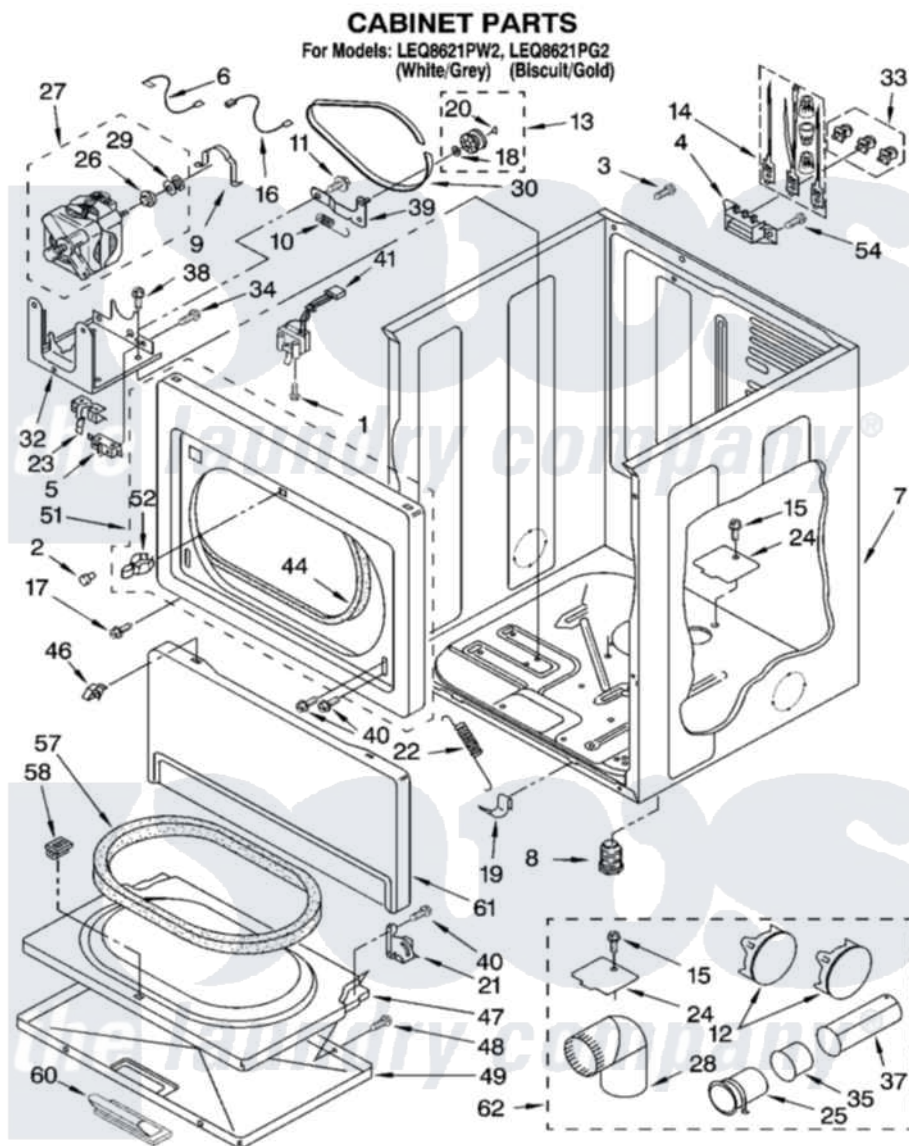

Whirlpool LEQ8621PG2 02 - CABINET PARTS

8181041

3

Whirlpool Residential Whirlpool LEQ8621PG2 Dryer Parts Parts Diagram 02 - CABINET PARTS

[Click on the part number to view part](#)

Item	Original Part Number	Replaced By	Status	Part Description
1	697773	3395530		Screw
2	693152			Bumper, Console
3	697776	4331106		Screw, No.10-32 X 7/16
4	3397659			Block, Terminal
5	3394881	279782		Switch-Lid
6	3398948			Wire, Jumper
7	8310656			Cabinet
"	8310659		Not Available	Cabinet (Biscuit)
8	3392100	49621		Feet-Leveling
"	279810			Foot-Optional
9	660658			Clamp, Motor Mounting 343481 685441
10	3387374			Spring, Idler
11	3389420			Retainer-Idler 1/4-20 X 1/16
12	697750	W10470674		Dryer Exhaust Kit
"	3388311			Plug, Multivent
13	3388672	279640		Pulley-Idr