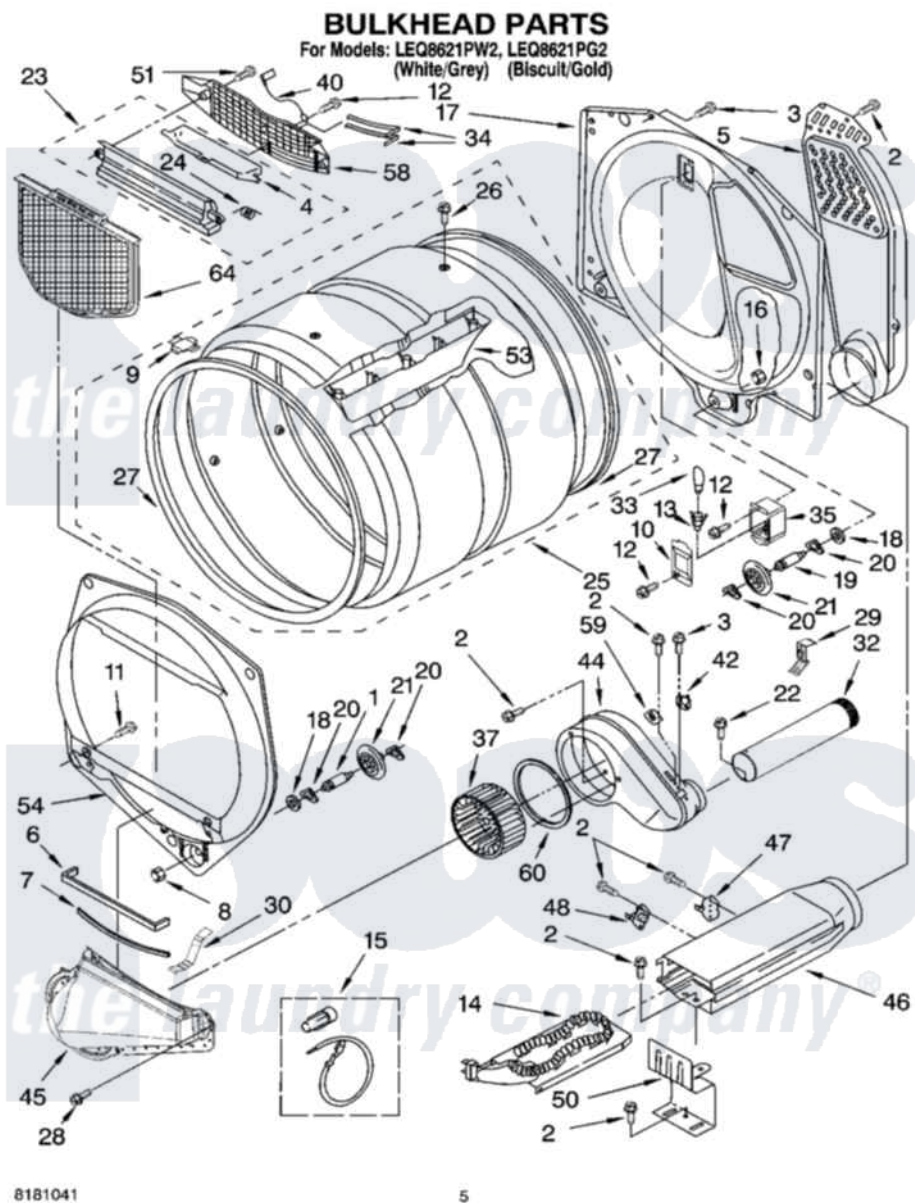

Whirlpool LEQ8621PG2 03 - BULKHEAD PARTS, OPTIONAL PARTS (NOT INCLUDED)

Whirlpool [Residential Whirlpool LEQ8621PG2 Dryer Parts](#) Parts Diagram 03 - BULKHEAD PARTS, OPTIONAL PARTS (NOT INCLUDED)

[Click on the part number to view part](#)

Item	Original Part Number	Replaced By	Status	Part Description
1	8575324	W10359271		Shaft, Drum Roller Threads
2	90767			Screw, 8A X 3/8 HeX Washer Head Tapping
3	3390647	488729		Screw
4	3394984	8563758		Door, Lint Screen
5	697354	3387911		Duct-Air
6	697813			Seal, Outlet Housing
7	697814	697813		Seal, Outlet Housing
8	3934666	W10080210		Nut, 3/8 X 16
9	8066086			Plug, Drum Hole
10	3402841	8532165		Lens, Drum Light
11	695240	488729		Screw
12	487909	488729		Screw
13	3403634	W10136369		Socket, Drum Light Assembly
14	3387747			Element, Heater