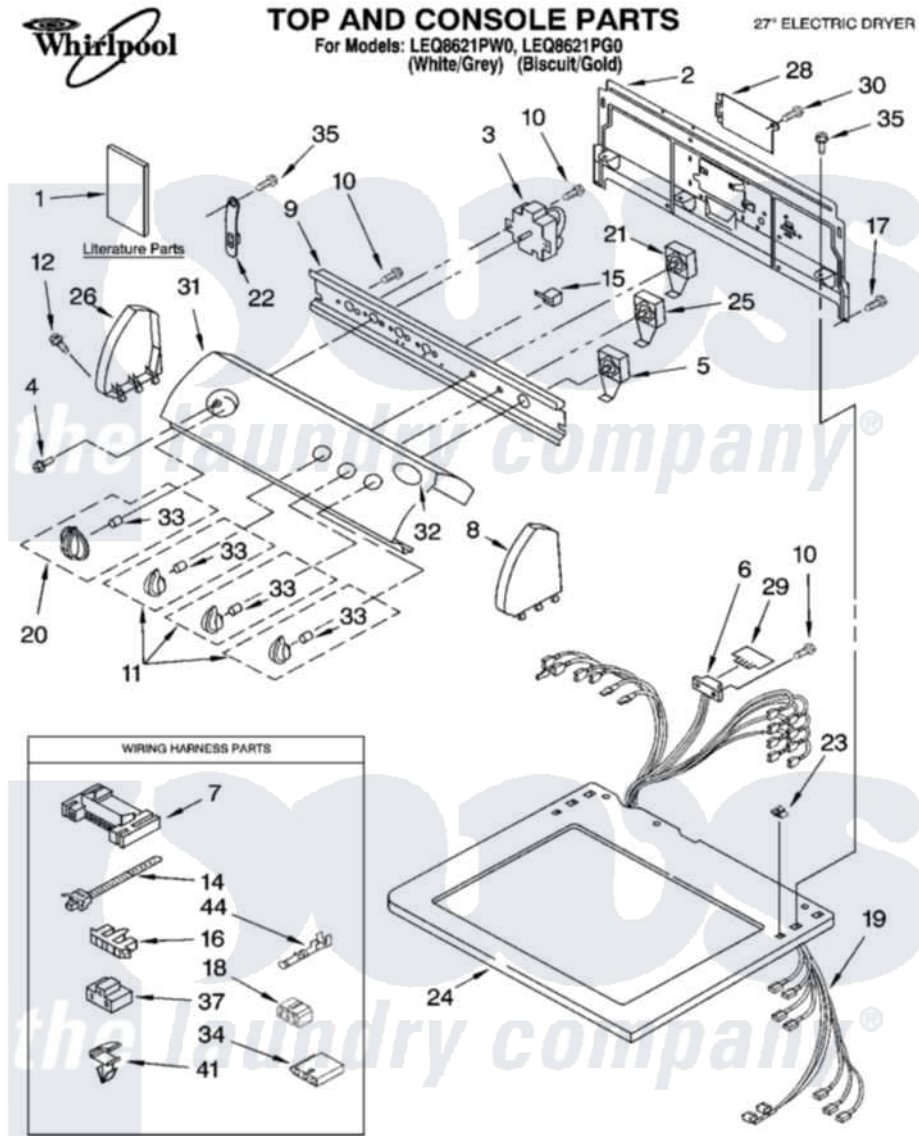

Whirlpool LEQ8621PW0 01 - TOP AND CONSOLE PARTS

8-04 Litho in U.S.A. (djc)

1

Part No. 8180510

Whirlpool Residential Whirlpool LEQ8621PW0 Dryer Parts Parts Diagram 01 - TOP AND CONSOLE PARTS
 Click on the part number to view part

Item	Original Part Number	Replaced By	Status	Part Description
1	8541832		Not Available	Wiring Diagram
"	8533772		Not Available	Guide, Use & Care
"	8533770		Not Available	Sheet, Cycle Feature
"	8535833		Not Available	Instructions Installation
"	N/A		Not Available	Following May Be Purchased DO-IT-YOURSELF REPAIR MANUALS
"	677818		Not Available	Manual, Do-It- Yourself Repair (Dryer)
2	8317305	285909		Panel-Rear
3	3406725			Timer Assembly
4	3400859			Screw, Grounding
5	3398095			Switch, Push-To-Start
6	3391885			Connector, Edge
7	3395683			Receptacle, Multi-Terminal
8	8271359	279962		Endcap
"	8271362	279965		Endcap

9	8544897		Bracket, Control
10	3390646	W10139210	Screw, 8-18 X 5/16
11	8544937		Knob, Control
"	8544938		Knob, Control
12	388326		Screw, 8-18 X 1.25
14	3391018		Tie Cable
15	694419		Mini-Buzzer
16	3397269		Connector, Timer
17	693995		Screw, Hex Head
18	3347243		Block, Disconnect
19	8299958		Harness, Electric
20	8544957		Timer Knob Assembly
"	8544958		Timer Knob Assembly
21	8530152		Switch, Temperature
22	8318255	8568314	Strap, Console
23	357213		Nut, Push-In
24	8271399	3979278	Top
"	8271401	3979279	Top
25	3405156		Switch, Rotary
26	8271365	279962	Endcap
"	8271368	279965	Endcap
28	8317342	W10119283	Cover, Terminal Block
29	8558178		Control, Electronic
30	3390814	90767	Screw, 8A X 3/8 HeX Washer Head Tapping
31	8546005		Panel, Control
"	8546006		Panel, Control
32	3400985		Medallion
33	8536939		Clip, Knob
34	3936144		Do-It-Yourself Repair Manuals
35	3390647	488729	Screw
37	3401144		Connector
41	3394427		Clip-Harness
44	94614		Terminal