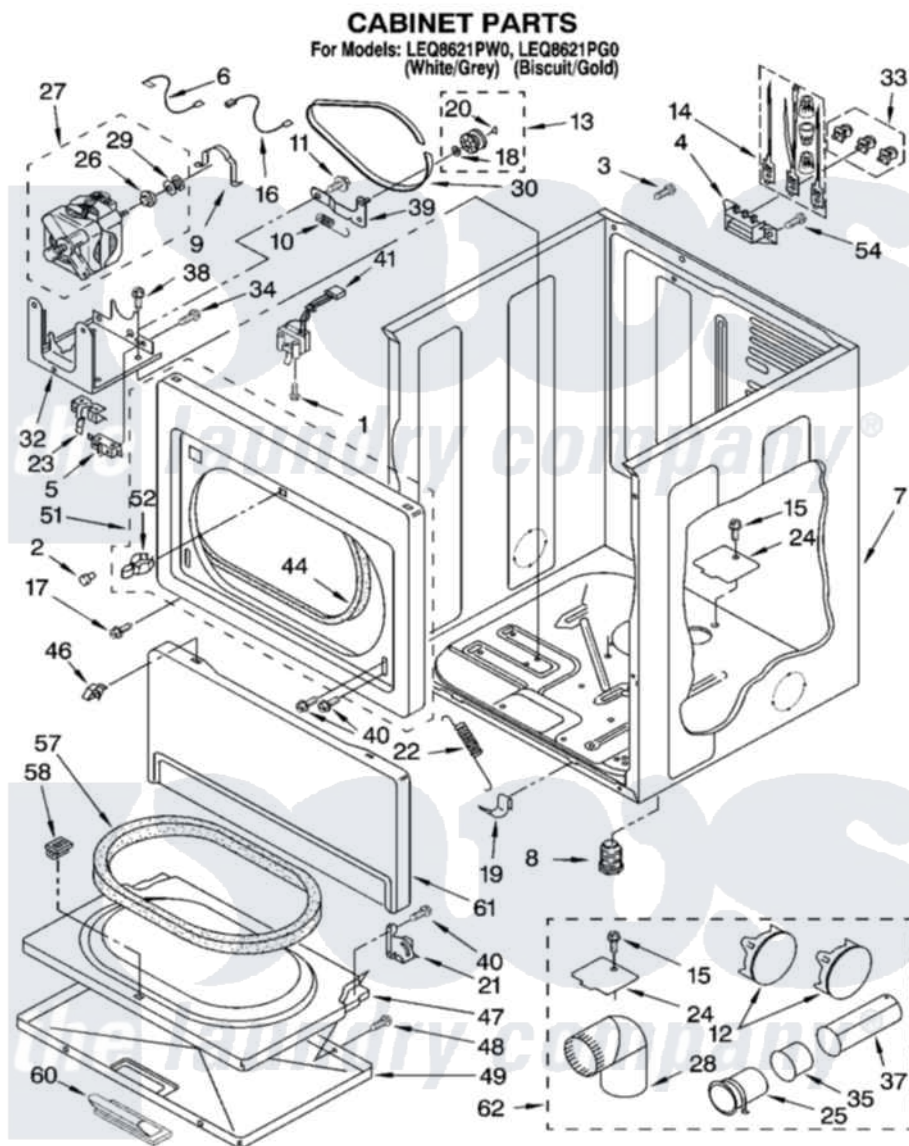

Whirlpool LEQ8621PW0 02 - CABINET PARTS

8180510

3

Whirlpool Residential Whirlpool LEQ8621PW0 Dryer Parts Parts Diagram 02 - CABINET PARTS

[Click on the part number to view part](#)

Item	Original Part Number	Replaced By	Status	Part Description
1	697773	3395530		Screw
2	693152			Bumper, Console
3	697776	4331106		Screw, No.10-32 X 7/16
4	3397659			Block, Terminal
5	3394881	279782		Switch-Lid
6	3398948			Wire, Jumper
7	8310656			Cabinet
"	8310659		Not Available	Cabinet (Biscuit)
8	3392100	49621		Feet-Leveling
"	279810			Foot-Optional
9	660658			Clamp, Motor Mounting 343481 685441
10	3387374			Spring, Idler
11	3389420			Retainer-Idler 1/4-20 X 1/16
12	697750	W10470674		Dryer Exhaust Kit
"	3388311			Plug, Multivent
13	3388672	279640		Pulley-ldr