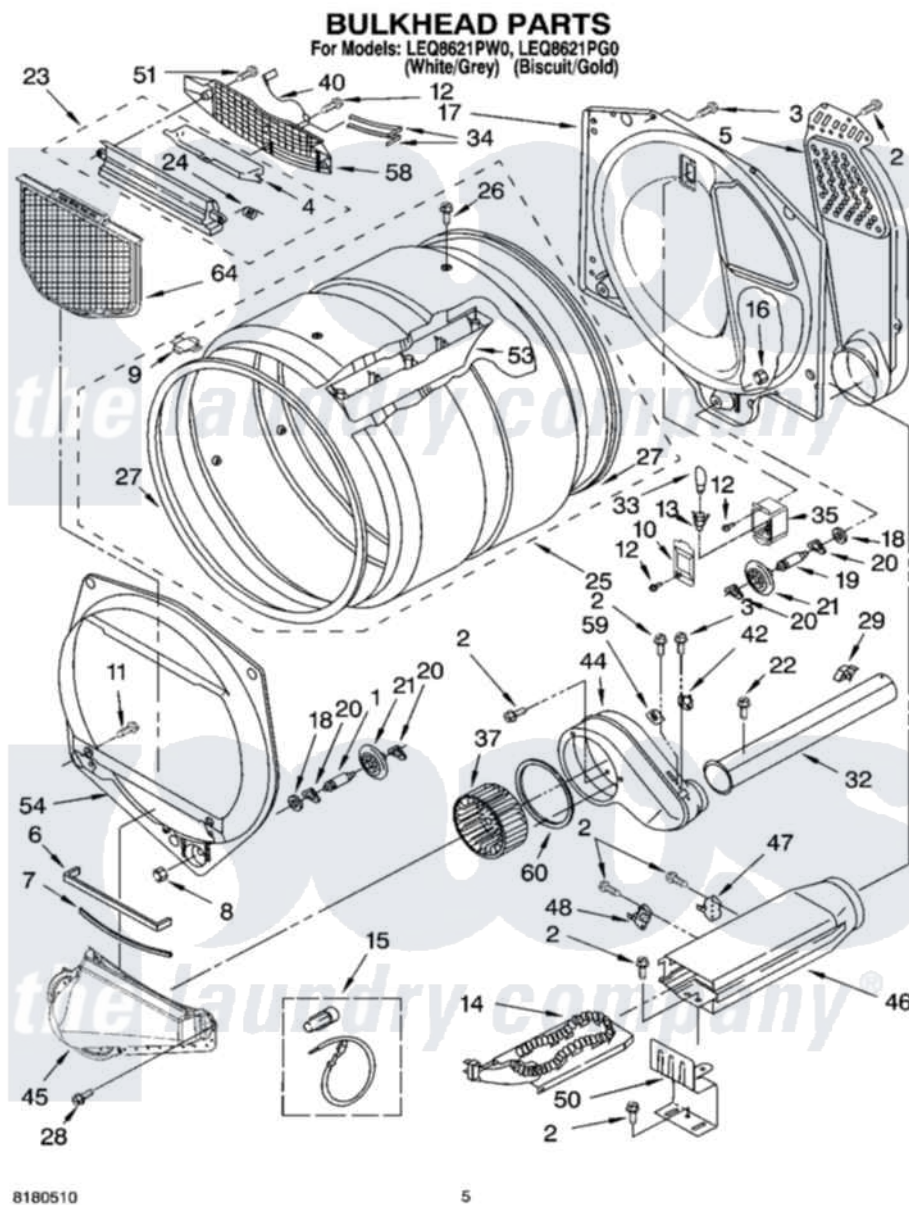

# Whirlpool LEQ8621PW0 03 - BULKHEAD PARTS, OPTIONAL PARTS (NOT INCLUDED)

Whirlpool Residential Whirlpool LEQ8621PW0 Dryer Parts Parts Diagram 03 - BULKHEAD PARTS, OPTIONAL PARTS (NOT INCLUDED)

Click on the part number to view part

Item	Original Part Number	Replaced By	Status	Part Description
1	3399508	<a href="#">W10359271</a>		Shaft, Drum Roller Threads
2	<a href="#">90767</a>			Screw, 8A X 3/8 HeX Washer Head Tapping
3	3390647	<a href="#">488729</a>		Screw
4	3394984	<a href="#">8563758</a>		Door, Lint Screen
5	697354	<a href="#">3387911</a>		Duct-Air
6	<a href="#">697813</a>			Seal, Outlet Housing
7	697814	<a href="#">697813</a>		Seal, Outlet Housing
8	<a href="#">3359452</a>			Nut, Lock
9	<a href="#">8066086</a>			Plug, Drum Hole
10	3402841	<a href="#">8532165</a>		Lens, Drum Light
11	695240	<a href="#">488729</a>		Screw
12	487909	<a href="#">488729</a>		Screw
13	3403634	<a href="#">W10136369</a>		Socket, Drum Light Assembly
14	<a href="#">3387747</a>			Element, Heater