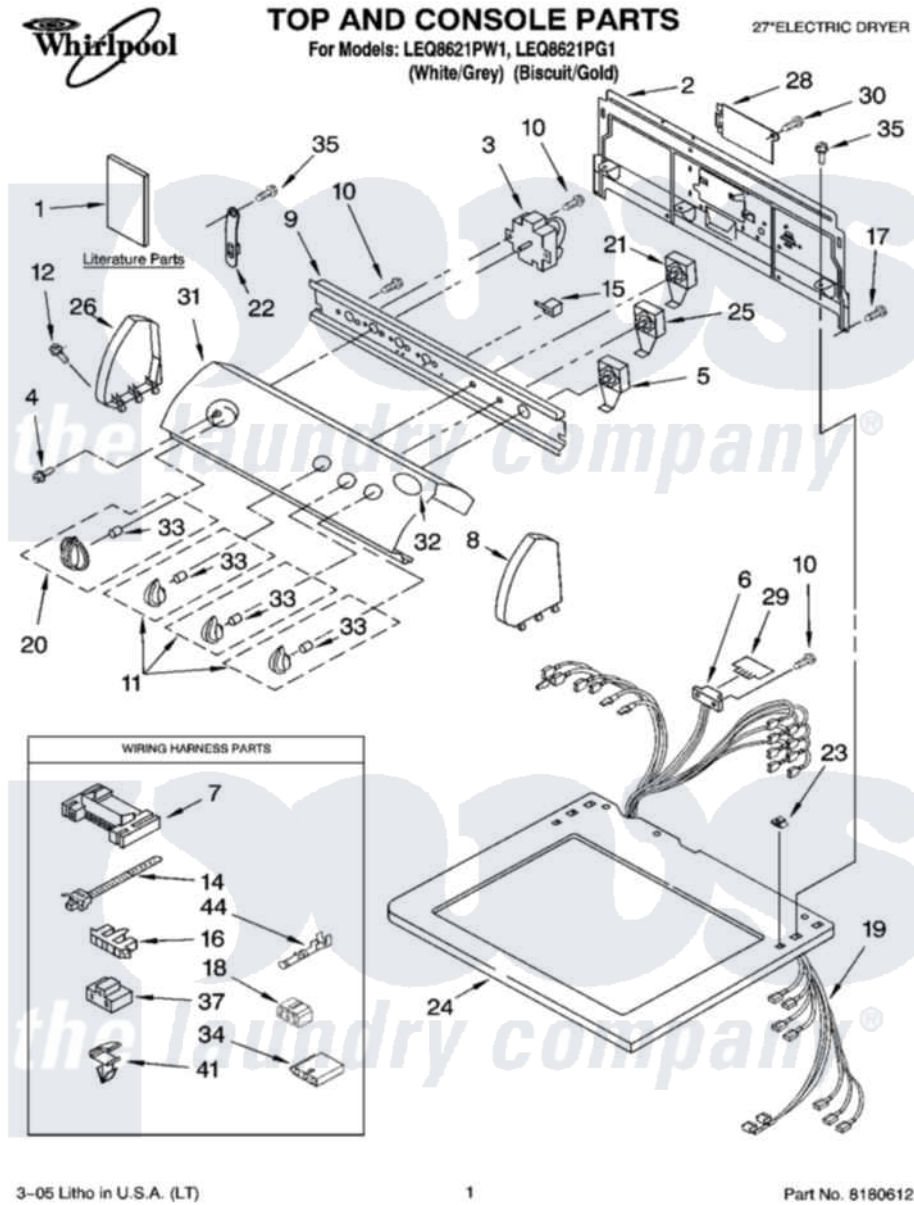

Whirlpool LEQ8621PW1 01 - TOP AND CONSOLE PARTS

3-05 Litho in U.S.A. (LT)

1

Part No. 8180612

Whirlpool Residential Whirlpool LEQ8621PW1 Dryer Parts Parts Diagram 01 - TOP AND CONSOLE PARTS
 Click on the part number to view part

Item	Original Part Number	Replaced By	Status	Part Description
1	8565618		Not Available	Wiring Diagram
"	8533772		Not Available	Guide, Use & Care
"	8533770		Not Available	Sheet, Cycle Feature
"	8557499		Not Available	Instructions Installation
"	N/A		Not Available	Following May Be Purchased DO-IT-YOURSELF REPAIR MANUALS
"	677818		Not Available	Manual, Do-It- Yourself Repair (Dryer)
2	8317305	285909		Panel-Rear
3	8566184			Timer Assembly
4	8533951	3400859		Screw, Grounding
5	3398095			Switch, Push-To-Start
6	3391885			Connector, Edge
7	3395683			Receptacle, Multi-Terminal
8	8271359	279962		Endcap
"	8271362	279965		Endcap

9	8544897		Bracket, Control
10	8533971	90767	Screw, 8A X 3/8 HeX Washer Head Tapping
11	8544937		Knob, Control
"	8544938		Knob, Control
12	388326		Screw, 8-18 X 1.25
14	3391018		Tie Cable
15	694419		Mini-Buzzer
16	3397269		Connector, Timer
17	693995		Screw, Hex Head
18	3347243		Block, Disconnect
19	8530009		Harness, Electric
20	8544957		Timer Knob Assembly
"	8544958		Timer Knob Assembly
21	8530152		Switch, Temperature
22	8568314		Strap, Console
23	357213		Nut, Push-In
24	8271399	3979278	Top
"	8271401	3979279	Top
25	3405156		Switch, Rotary
26	8271365	279962	Endcap
"	8271368	279965	Endcap
28	8317342	W10119283	Cover, Terminal Block
29	8558178		Control, Electronic
30	3390814	90767	Screw, 8A X 3/8 HeX Washer Head Tapping
31	8546005		Panel, Control
"	8546006		Panel, Control
32	3400985		Medallion
33	8536939		Clip, Knob
34	3936144		Do-It-Yourself Repair Manuals
35	90767		Screw, 8A X 3/8 HeX Washer Head Tapping
37	3401144		Connector
41	3394427		Clip-Harness
44	94614		Terminal