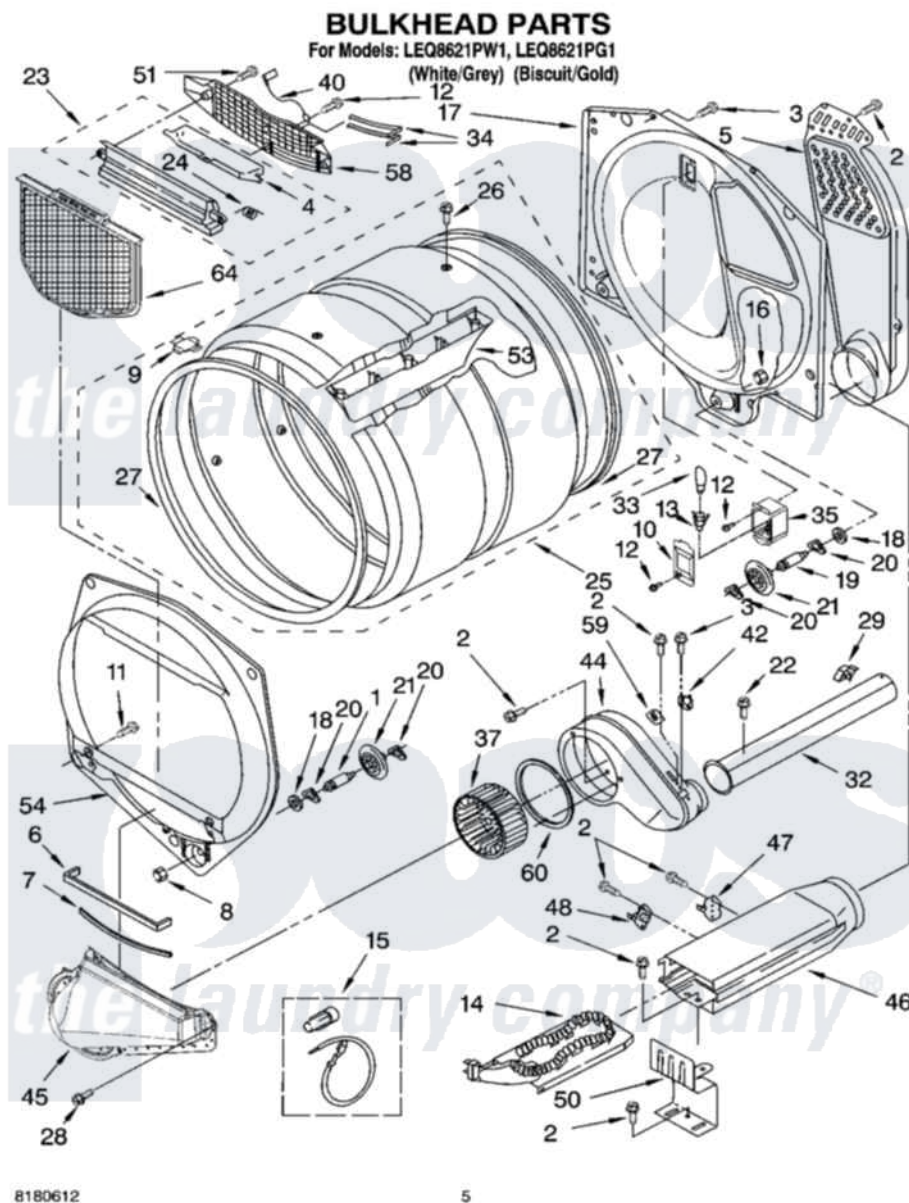

Whirlpool LEQ8621PW1 03 - BULKHEAD PARTS, OPTIONAL PARTS (NOT INCLUDED)

Whirlpool Residential Whirlpool LEQ8621PW1 Dryer Parts Parts Diagram 03 - BULKHEAD PARTS, OPTIONAL PARTS (NOT INCLUDED)

Click on the part number to view part

Item	Original Part Number	Replaced By	Status	Part Description
1	3399508	W10359271		Shaft, Drum Roller Threads
2	90767			Screw, 8A X 3/8 HeX Washer Head Tapping
3	3390647	488729		Screw
4	3394984	8563758		Door, Lint Screen
5	697354	3387911		Duct-Air
6	697813			Seal, Outlet Housing
7	697814	697813		Seal, Outlet Housing
8	3359452			Nut, Lock
9	8066086			Plug, Drum Hole
10	3402841	8532165		Lens, Drum Light
11	695240	488729		Screw
12	487909	488729		Screw
13	3403634	W10136369		Socket, Drum Light Assembly
14	3387747			Element, Heater