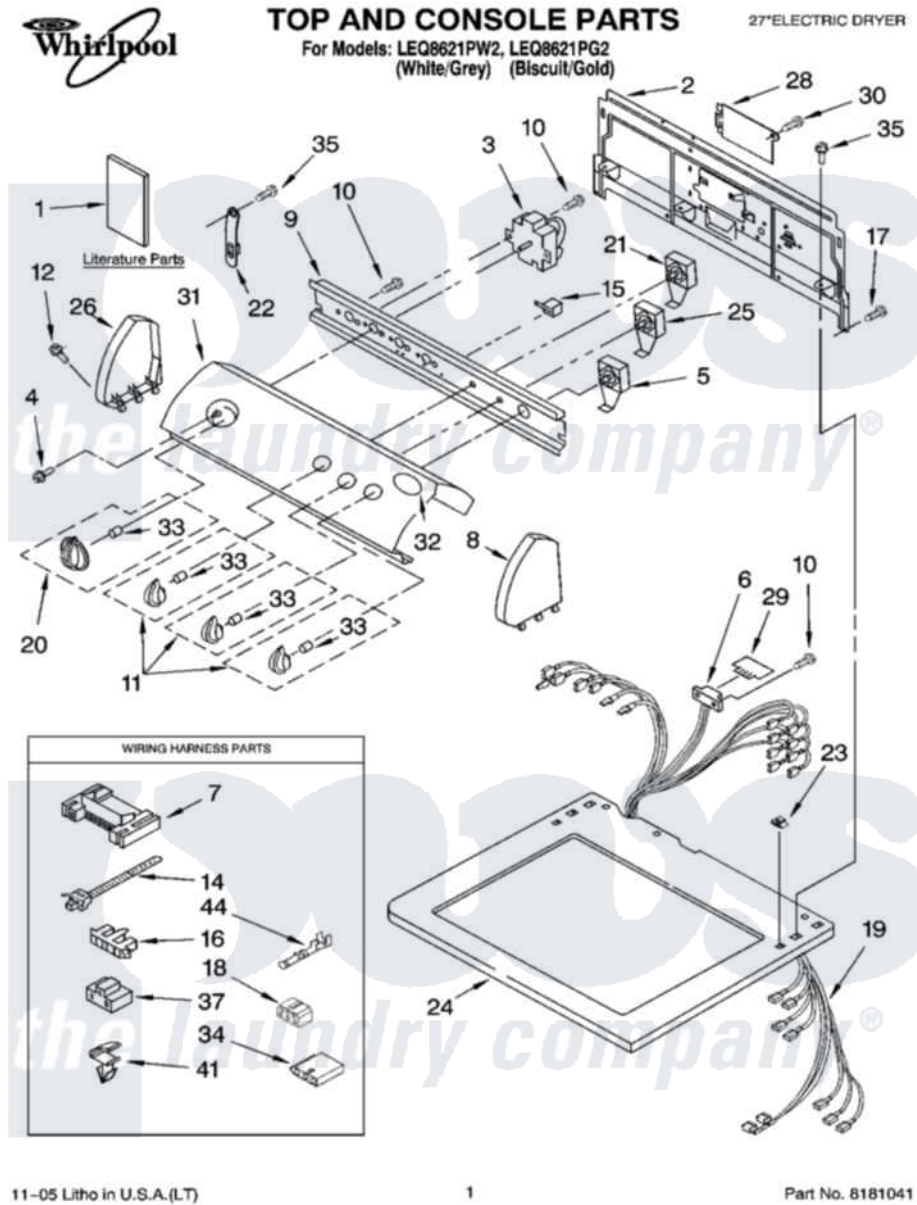

# Whirlpool LEQ8621PW2 01 - TOP AND CONSOLE PARTS

Whirlpool Residential Whirlpool LEQ8621PW2 Dryer Parts Parts Diagram 01 - TOP AND CONSOLE PARTS  
Click on the part number to view part

Item	Original Part Number	Replaced By	Status	Part Description
1	8565618		Not Available	Wiring Diagram
"	8578190		Not Available	Guide, Use & Care
"	8533770		Not Available	Sheet, Cycle Feature
"	8578230		Not Available	Instructions Installation
"	N/A		Not Available	Following May Be Purchased DO-IT-YOURSELF REPAIR MANUALS
"	677818		Not Available	Manual, Do-It- Yourself Repair (Dryer)
2	8317305	<a href="#">285909</a>		Panel-Rear
3	<a href="#">8566184</a>			Timer Assembly
4	8533951	<a href="#">3400859</a>		Screw, Grounding
5	<a href="#">3398095</a>			Switch, Push-To-Start
6	<a href="#">3391885</a>			Connector, Edge
7	<a href="#">3395683</a>			Receptacle, Multi-Terminal
8	8271359	<a href="#">279962</a>		Endcap
"	8271362	<a href="#">279965</a>		Endcap