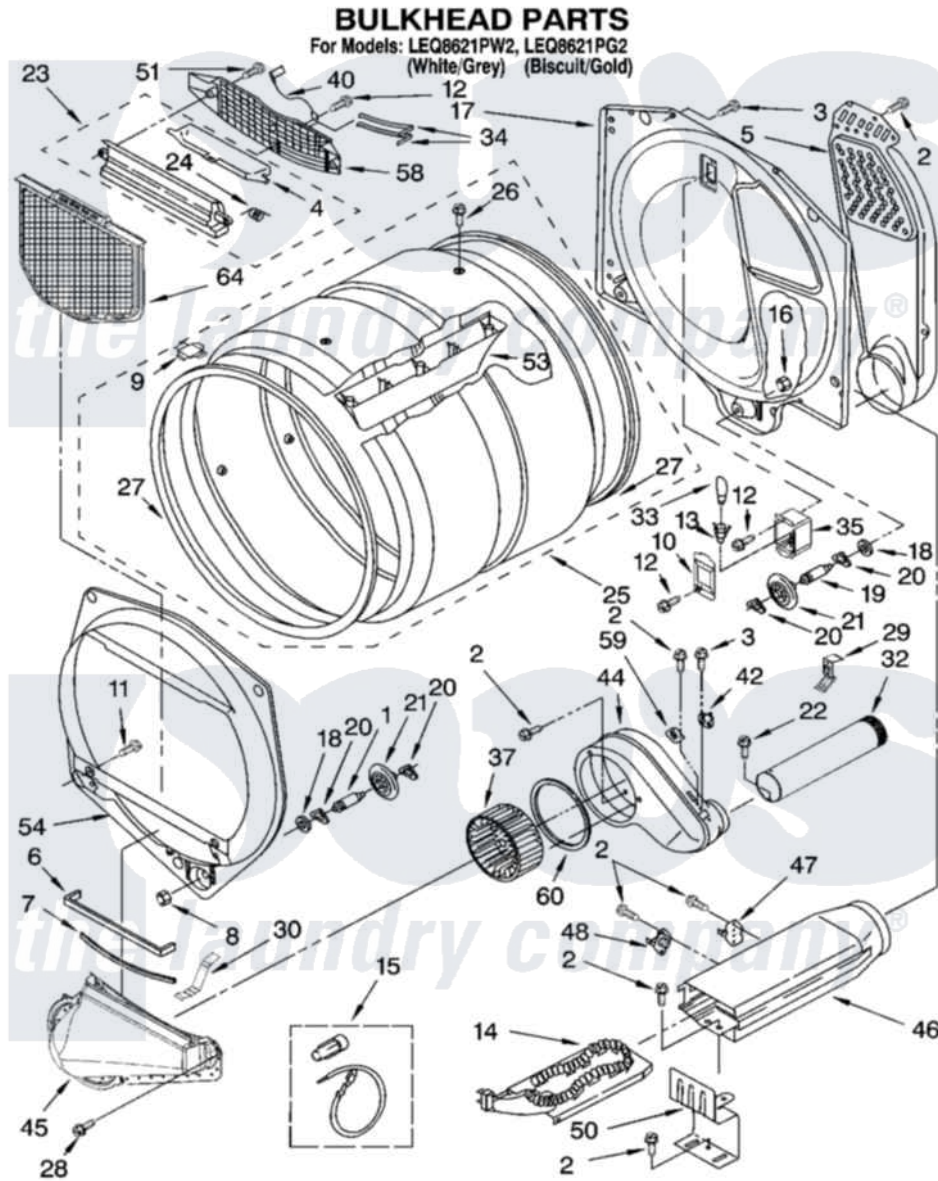

Whirlpool LEQ8621PW2 03 - BULKHEAD PARTS, OPTIONAL PARTS (NOT INCLUDED)

81B1041

5

Whirlpool Residential Whirlpool LEQ8621PW2 Dryer Parts Parts Diagram 03 - BULKHEAD PARTS, OPTIONAL PARTS (NOT INCLUDED)

[Click on the part number to view part](#)

Item	Original Part Number	Replaced By	Status	Part Description
1	8575324	W10359271		Shaft, Drum Roller Threads
2	90767			Screw, 8A X 3/8 HeX Washer Head Tapping
3	3390647	488729		Screw
4	3394984	8563758		Door, Lint Screen
5	697354	3387911		Duct-Air
6	697813			Seal, Outlet Housing
7	697814	697813		Seal, Outlet Housing
8	3934666	W10080210		Nut, 3/8 X 16
9	8066086			Plug, Drum Hole
10	3402841	8532165		Lens, Drum Light
11	695240	488729		Screw