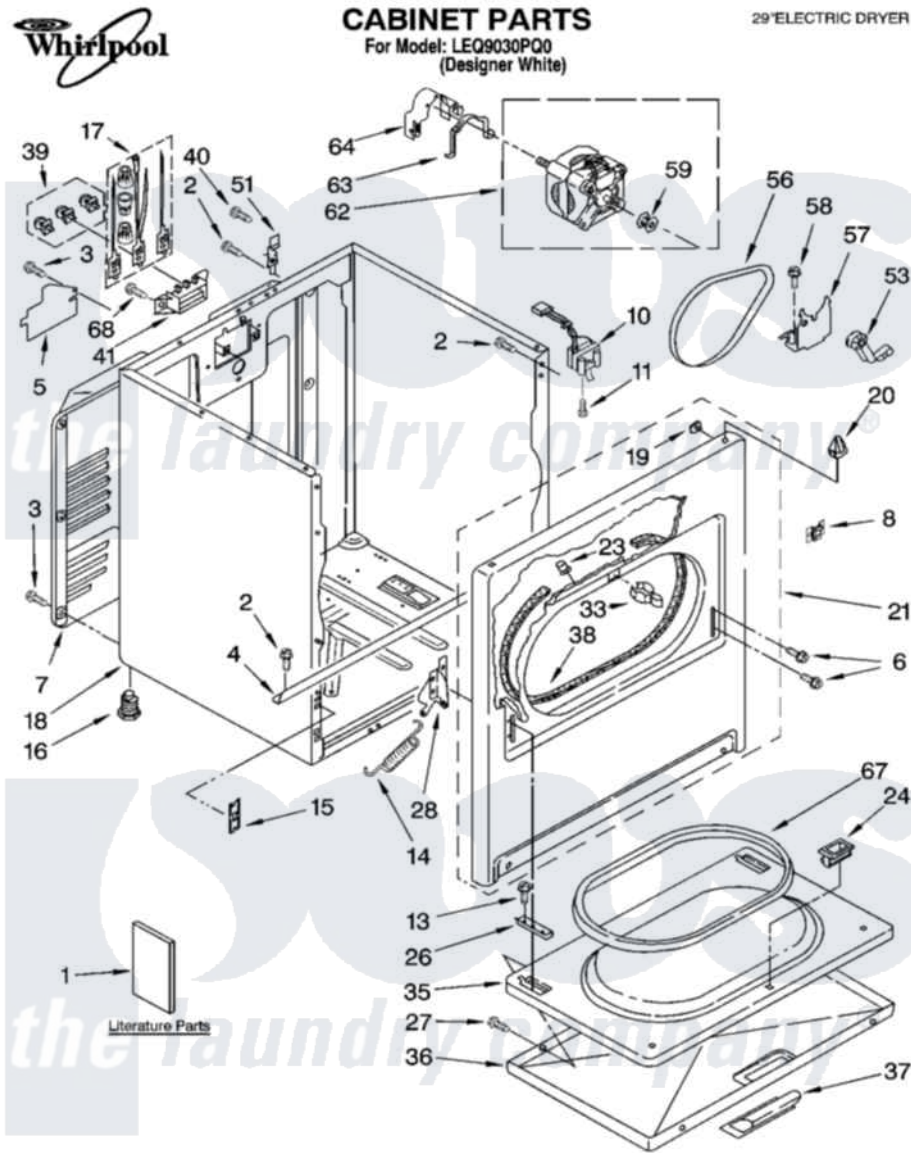

Whirlpool LEQ9030PQ0 01 - CABINET PARTS

5-04 Litho in U.S.A. (djc)

1

Part No. 8180411

Whirlpool Residential Whirlpool LEQ9030PQ0 Dryer Parts Parts Diagram 01 - CABINET PARTS

[Click on the part number to view part](#)

Item	Original Part Number	Replaced By	Status	Part Description
1	8535829		Not Available	Instructions, Installation
"	8533770		Not Available	Sheet, Cycle Feature
"	8522243		Not Available	Use And Care Guide
"	8528187			Wiring Diagram
"	N/A		Not Available	Following May Be Purchased DO-IT-YOURSELF REPAIR MANUALS
"	677818		Not Available	Manual, Do-It- Yourself Repair (Dryer)
2	343641	681414		Screw, 10AB X 1/2
3	693995			Screw, Hex Head
4	8541400			Bracket, Cabinet
5	3396795			Cover, Terminal Block
6	342043	486146		Screw
7	3396805	280043		Panel-Rear
8	8546676	W10041960		Spring, Door
10	3406107			Door Switch Assembly

11	697773	3395530	Screw
13	3357011	308685	Side Trim)
14	8541401	W10041960	Spring, Door
15	3394083		Clip, Front Panel
16	3392100	49621	Feet-Leveling
"	279810		Foot-Optional
17	279318		Terminal Tinned And Brass Panel
18	8530603	8533643	Cabinet
19	98234		Clip, U-Bend
20	690363	18776	Lock, Front Top
21	695620	279443	Panel
23	685203	279220	Clip
24	3389441		Door Catch Assembly
26	337189		Clip, Hinge
27	694091		Trim, Side Right Hand
28	8066056		Hinge, Door
"	8066057		Hinge, Door
33	696144	279570	Latch
35	695737		Door, Rear
36	3393549		Door, Front
37	690270	348721	Handle
38	3406129		Seal And Bearing Assembly
39	279393		Terminal Block Screw Kit
40	697776	4331106	Screw, No.10-32 X 7/16
41	3397659		Block, Terminal
51	238088	8066217	Hinge, Top
53	691366		Idler And Pulley Assembly
56	8066065	341241	Belt
57	348780		Base, Motor
58	3400500		Bolt, 3405245 5/16-18 X 3/4
59	3394341	W10299847	Pulley-Motor
62	8538262	279827	Motor-Drve
63	660658		Clamp, Motor Mounting 343481 685441
64	3404162		Clamp, Motor
67	3390731		Seal, Door
68	3393008	308685	Side Trim)