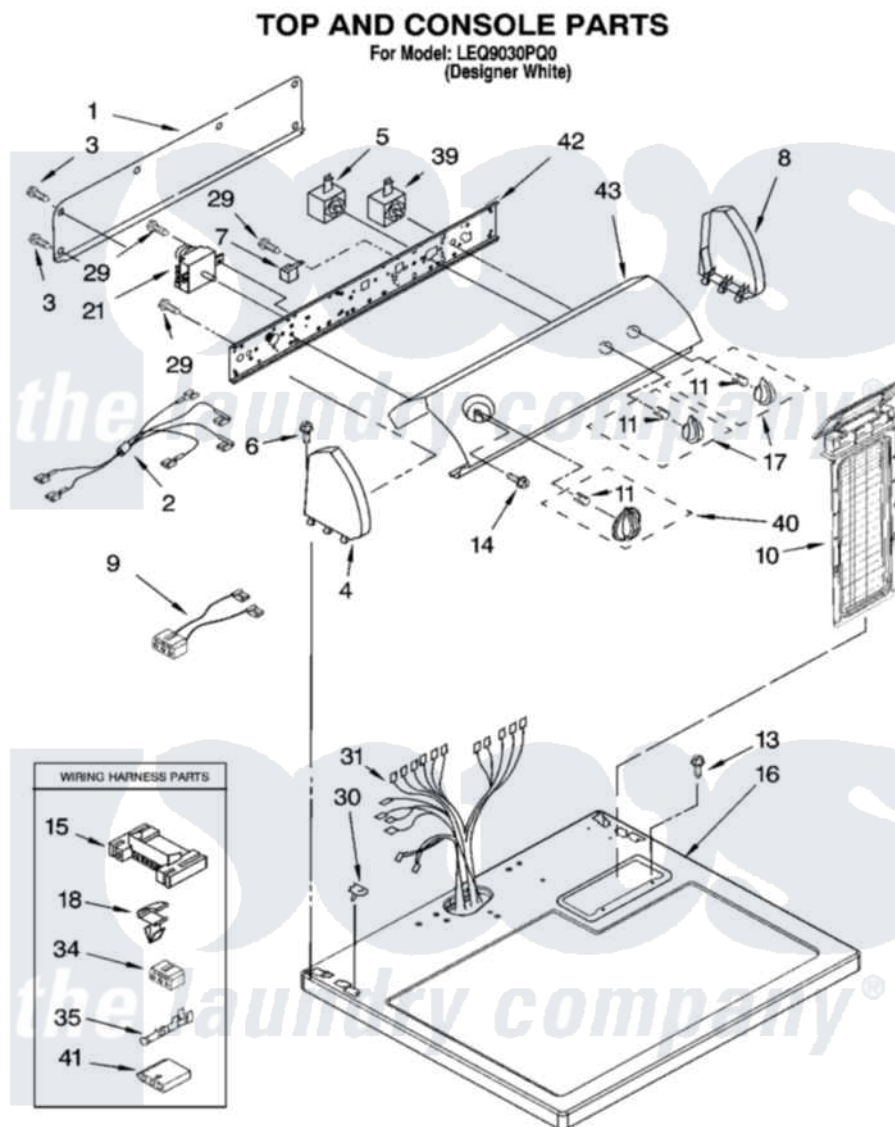

Whirlpool LEQ9030PQ0 02 - TOP AND CONSOLE PARTS OPTIONAL PARTS (NOT INCLUDED)

8180411

3

Whirlpool [Residential Whirlpool LEQ9030PQ0 Dryer Parts](#) Parts Diagram 02 - TOP AND CONSOLE PARTS OPTIONAL PARTS (NOT INCLUDED)

[Click on the part number to view part](#)

Item	Original Part Number	Replaced By	Status	Part Description
1	8274261			Do-It-Yourself Repair Manuals
2	8539888			Jumper, Wire
3	693995			Screw, Hex Head
4	8271365	279962		Endcap
5	3399640			Switch, Rotary
6	388326			Screw, 8-18 X 1.25
7	694419			Mini-Buzzer
8	8271359	279962		Endcap
9	3976562			Jumper, Wire
10	8557857			Screen, Lint
11	8536939			Clip, Knob
13	688983	487240		Screw, For Mtg. Service Capacitor
14	3400859			Screw, Grounding
15	3395683			Receptacle, Multi-Terminal

16	8557930	8563985	Top
17	8544935		Knob, Control
18	3394427		Clip-Harness
21	8299774		Timer, 60 Hz
29	3390646	W10139210	Screw, 8-18 X 5/16
30	357213		Nut, Push-In
31	8299869	8576501	Harns-Wire
34	3347243		Block, Disconnect
35	94614		Terminal
39	3404233		Switch, Push-To-Start
40	8544955		Timer Knob Assembly
41	3936144		Do-It-Yourself Repair Manuals
42	8271418		Bracket, Control
43	8545969		Panel, Control
"	N/A	Not Available	ACCESSORY PARTS
"	279948	4392065	Kit, Dryer Repair
"	3404351		Accessory Parts
"	8522199		Accessory Parts
"	72017		Paint, Touch-Up
"	350930		Paint, Pressurized Spray B
"	350938		Paint, Pressurized Spray B
"	799344		Paint, Touch-Up)