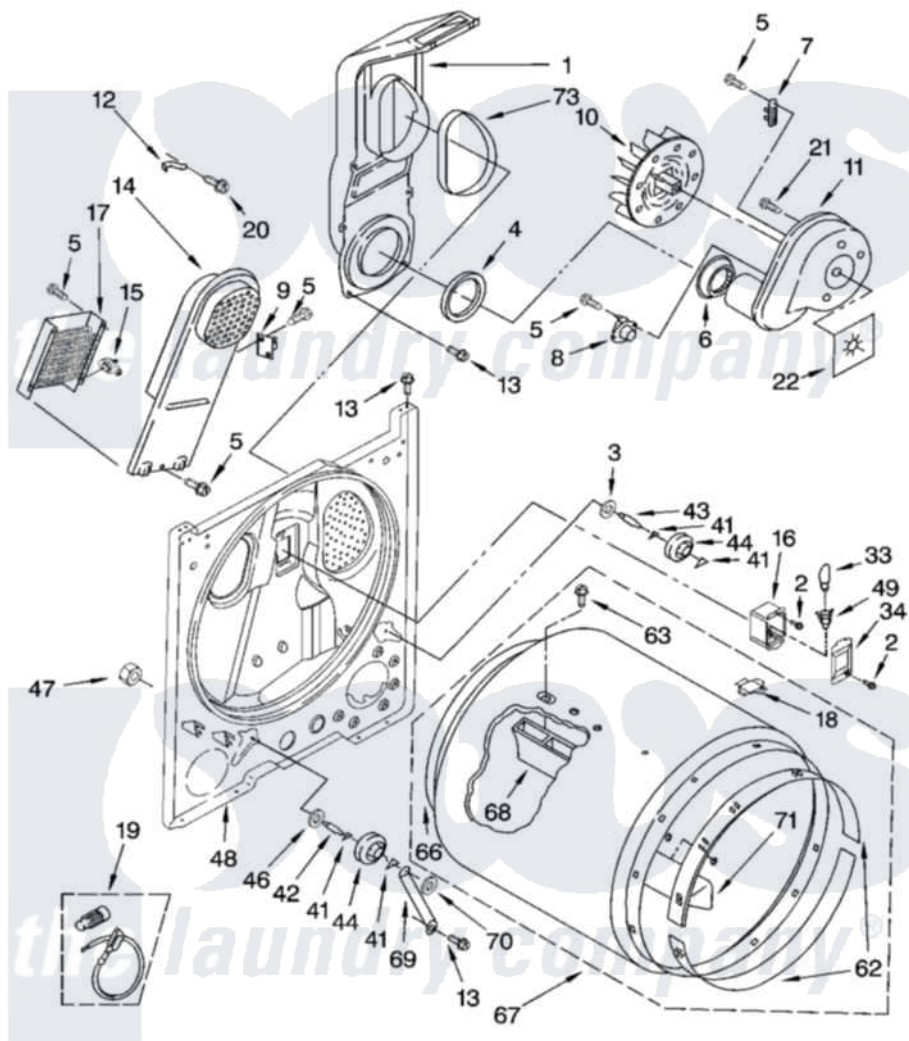

Whirlpool LEQ9030PQ0 03 - BULKHEAD PARTS

BULKHEAD PARTS

For Model: LEQ9030PQ0
(Designer White)

8180411

5

Whirlpool [Residential Whirlpool LEQ9030PQ0 Dryer Parts](#) Parts Diagram 03 - BULKHEAD PARTS

[Click on the part number to view part](#)

Item	Original Part Number	Replaced By	Status	Part Description
1	348368			Lint Chute Assembly
2	487909	488729		Screw
3	3388703			Washer, Support
4	347139			Seal, Lint Chute
5	90767			Screw, 8A X 3/8 HeX Washer Head Tapping
6	696302			Shield, Exhaust
7	3392519			Thermal Limiter
8	3387134			Thermostat, Internal-Bias
9	3977393	279816		Cutoff-Tml
10	694089			Wheel, Blower
11	8557384	8577230		Housing, Blower
12	8066155			Clip, Heater Box
13	343641	681414		Screw, 10AB X 1/2
14	8541818			Box, Heater
15	3977767			Thermostat, High Limit 250 F
16	3977373			Bracket, Drum Light

17	3403585	279838	Element
18	8066086		Plug, Drum Hole
19	279457		Wire Kit, Terminal
20	489463		Screw, 8-18 X 1/16
21	3390647	488729	Screw
22	3394196		Seal, Blower Shaft
33	3406124	22002263	Lamp
34	3402841	8532165	Lens, Drum Light
41	690997		Washer, Thrust
42	3399506	W10359270	Shaft, Drum Roller Threads
43	3399507	W10359269	Shaft, Drum Roller Threads
44	3397588	349241T	Support
46	348197		Washer, Support
47	3359452		Nut, Lock
48	3403493	279798	Bulkhead
49	3403634	W10136369	Socket, Drum Light Assembly
62	692526	279441	BeaRng-Rng
63	97787	W10109200	Screw, Baffle Mounting
66	3406130	279857	Seal
67	695587		Drum Assembly
68	692490		Baffle, Drum
69	3976434		Bracket, Support Shaft
70	90296		Nut, Push On
71	3403636		Baffle, Drum
73	339956		Seal, Air Duct To Bulkhead