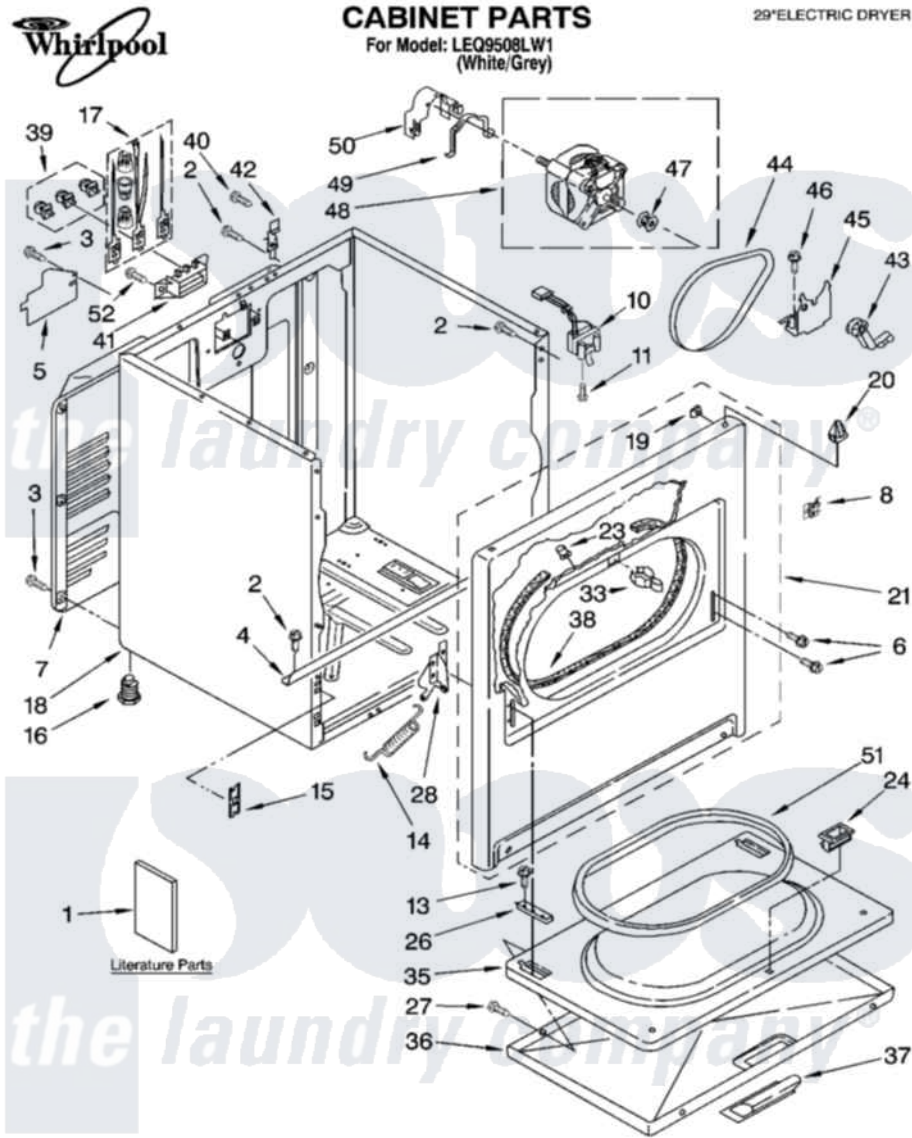

# Whirlpool LEQ9508LW1 01 - CABINET PARTS

03-04 Litho in U.S.A. (djc)

1

Part No. 8180290

Whirlpool Residential Whirlpool LEQ9508LW1 Dryer Parts Parts Diagram 01 - CABINET PARTS

[Click on the part number to view part](#)

Item	Original Part Number	Replaced By	Status	Part Description
1	LIT8535829		Not Available	Literature Parts (Instructions, Installation)
"	LIT8535823		Not Available	Literature Parts (Sheet, Cycle Feature (For Model LEQ5000KW1))
"	LIT8522243		Not Available	Literature Parts (Guide, Use & Care)
"	LIT3406661		Not Available	Literature Parts (Wiring Diagram)
"	N/A		Not Available	Following May Be Purchased DO-IT-YOURSELF REPAIR MANUALS
"	LIT677818	<a href="#">677818L</a>		Diy
2	343641	<a href="#">681414</a>		Screw, 10AB X 1/2
3	<a href="#">693995</a>			Screw, Hex Head
4	<a href="#">8541400</a>			Bracket, Cabinet
5	<a href="#">3396795</a>			Cover, Terminal Block
6	342043	<a href="#">486146</a>		Screw
7	3396805	<a href="#">280043</a>		Panel-Rear