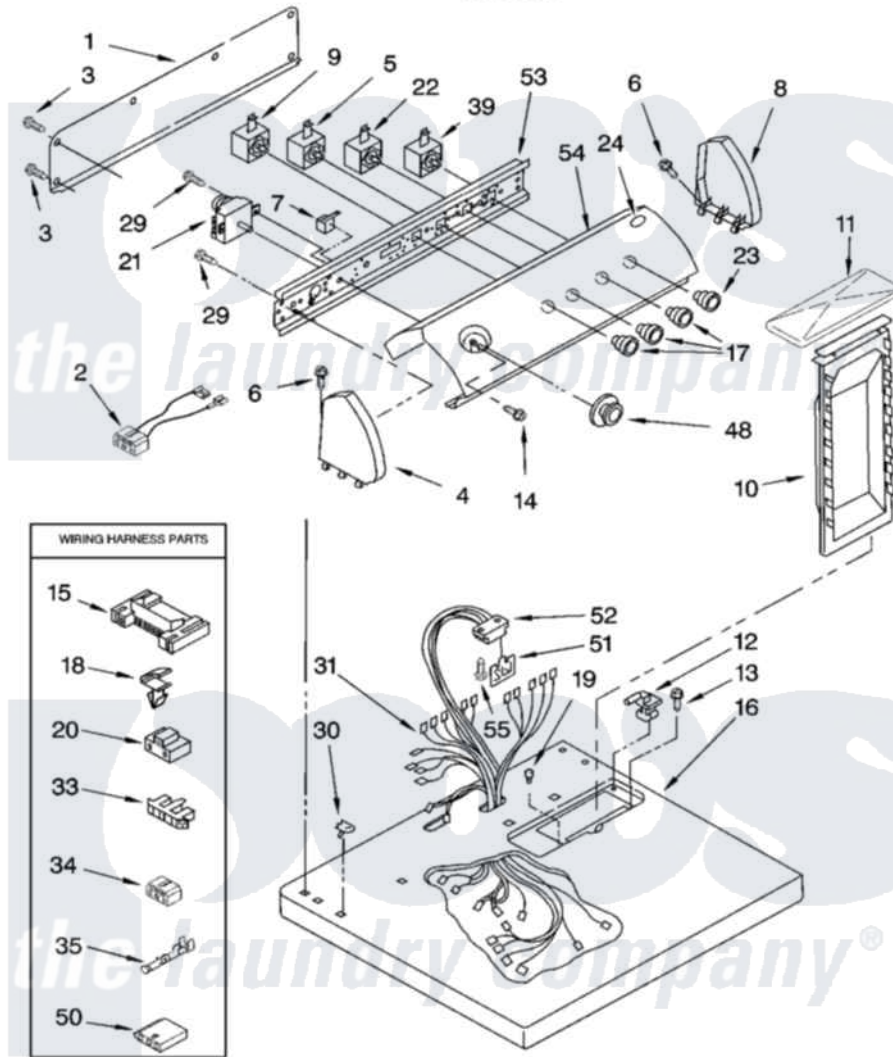

Whirlpool LEQ9508LW1 02 - TOP AND CONSOLE PARTS

TOP AND CONSOLE PARTS

For Model: LEQ9508LW1
(White/Grey)

8180290

3

Whirlpool Residential Whirlpool LEQ9508LW1 Dryer Parts Parts Diagram 02 - TOP AND CONSOLE PARTS
Click on the part number to view part

Item	Original Part Number	Replaced By	Status	Part Description
1	8274261			Do-It-Yourself Repair Manuals
2	3401695			Wire, Jumper Buzzer
3	693995			Screw, Hex Head
4	8271365	279962		Endcap
5	3405154			Switch Rotary
6	388326			Screw, 8-18 X 1.25
7	694419			Mini-Buzzer
8	8271359	279962		Endcap
9	8528330			Switch, Temperature
10	349639			HANDLE AND LINT SCREEN ASSEMBLY
11	8283378			Cover, Lint Screen
12	3978605	W10044470		Hinge, RH
"	3978606			Hinge, Lint Lid
13	688983	487240		Screw, For Mtg. Service Capacitor
14	3400859			Screw, Grounding

15	3395683		Receptacle, Multi-Terminal
16	8271390	8521918	Top
17	8538957		Knob, Control
18	3394427		Clip-Harness
19	297535	17258	Bumper
20	3401144		Connector
21	3406725		Timer Assembly
22	3405152		Switch, Wrinkle Shield
23	8538959		Knob, Push-To-Start
"	8538960		Knob, Push-To-Start
24	3955775	8303811	Badge, Assembly
29	3390646	W10139210	Screw, 8-18 X 5/16
30	357213		Nut, Push-In
31	8299889	8576506	Harness, Wiring
33	3397269		Connector, Timer
34	3347243		Block, Disconnect
35	94614		Terminal
39	3398094		Switch, Push To Start
48	8538953		Timer Knob Assembly
50	3936144		Do-It-Yourself Repair Manuals
51	3390537	8558178	Control, Electronic
52	3391885		Connector, Edge
53	8271418		Bracket, Control
54	8532617		Panel, Control
55	343641	681414	Screw, 10AB X 1/2