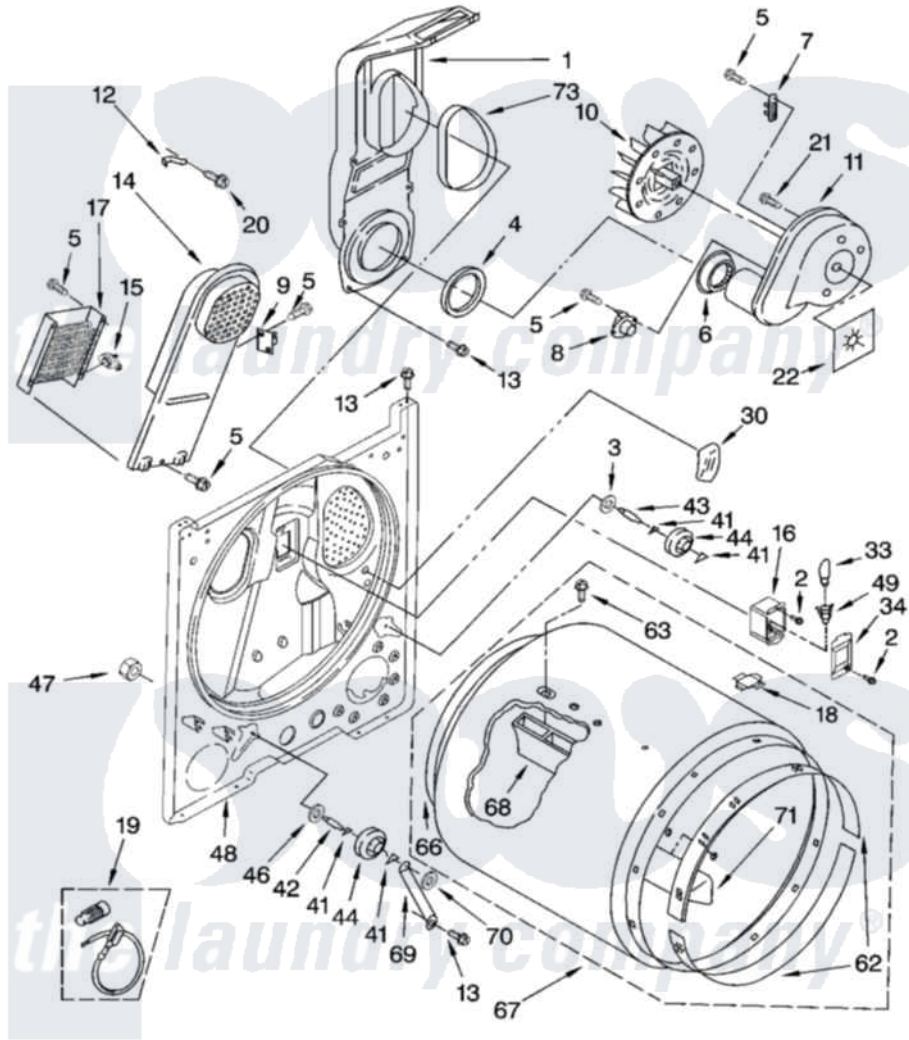

Whirlpool LEQ9508LW1 03 - BULKHEAD PARTS

BULKHEAD PARTS

For Model: LEQ9508LW1
(White/Grey)

8180290

5

Whirlpool [Residential Whirlpool LEQ9508LW1 Dryer Parts](#) Parts Diagram 03 - BULKHEAD PARTS
Click on the part number to view part

Item	Original Part Number	Replaced By	Status	Part Description
1	348368			Lint Chute Assembly
2	487909	488729		Screw
3	3388703			Washer, Support
4	347139			Seal, Lint Chute
5	90767			Screw, 8A X 3/8 HeX Washer Head Tapping
6	696302			Shield, Exhaust
7	3392519			Thermal Limiter
8	8318268			Thermostat, Internal-Bias
9	3977393	279816		Cutoff-Tml
10	694089			Wheel, Blower
11	8557384	8577230		Housing, Blower
12	3398161			CLIP
13	343641	681414		Screw, 10AB X 1/2
14	8541818			Box, Heater
15	3977767			Thermostat, High Limit 250 F
16	3977373			Bracket, Drum Light

17	3403585	279838	Element
18	8066086		Plug, Drum Hole
19	279457		Wire Kit, Terminal
20	489463		Screw, 8-18 X 1/16
21	3390647	488729	Screw
22	3394196		Seal, Blower Shaft
30	3976479	279366	Electrode
33	3406124	22002263	Lamp
34	3402841	8532165	Lens, Drum Light
41	690997		Washer, Thrust
42	3399506	W10359270	Shaft, Drum Roller Threads
43	3399507	W10359269	Shaft, Drum Roller Threads
44	3397588	349241T	Support
46	348197		Washer, Support
47	3359452		Nut, Lock
48	3403414		Bulkhead
49	3403634	W10136369	Socket, Drum Light Assembly
62	692526	279441	BeaRng-Rng
63	97787	W10109200	Screw, Baffle Mounting
66	3406130	279857	Seal
67	695587		Drum Assembly
68	692490		Baffle, Drum
69	3976434		Bracket, Support Shaft
70	90296		Nut, Push On
71	3403636		Baffle, Drum
73	339956		Seal, Air Duct To Bulkhead
"	N/A	Not Available	ACCESSORY PARTS
"	279948	4392065	Kit, Dryer Repair
"	3406839		Dry Rack Assembly
"	8522199		Accessory Parts
"	72017		Paint, Touch-Up
"	350930		Paint, Pressurized Spray B
"	350938		Paint, Pressurized Spray B
"	799344		Paint, Touch-Up)