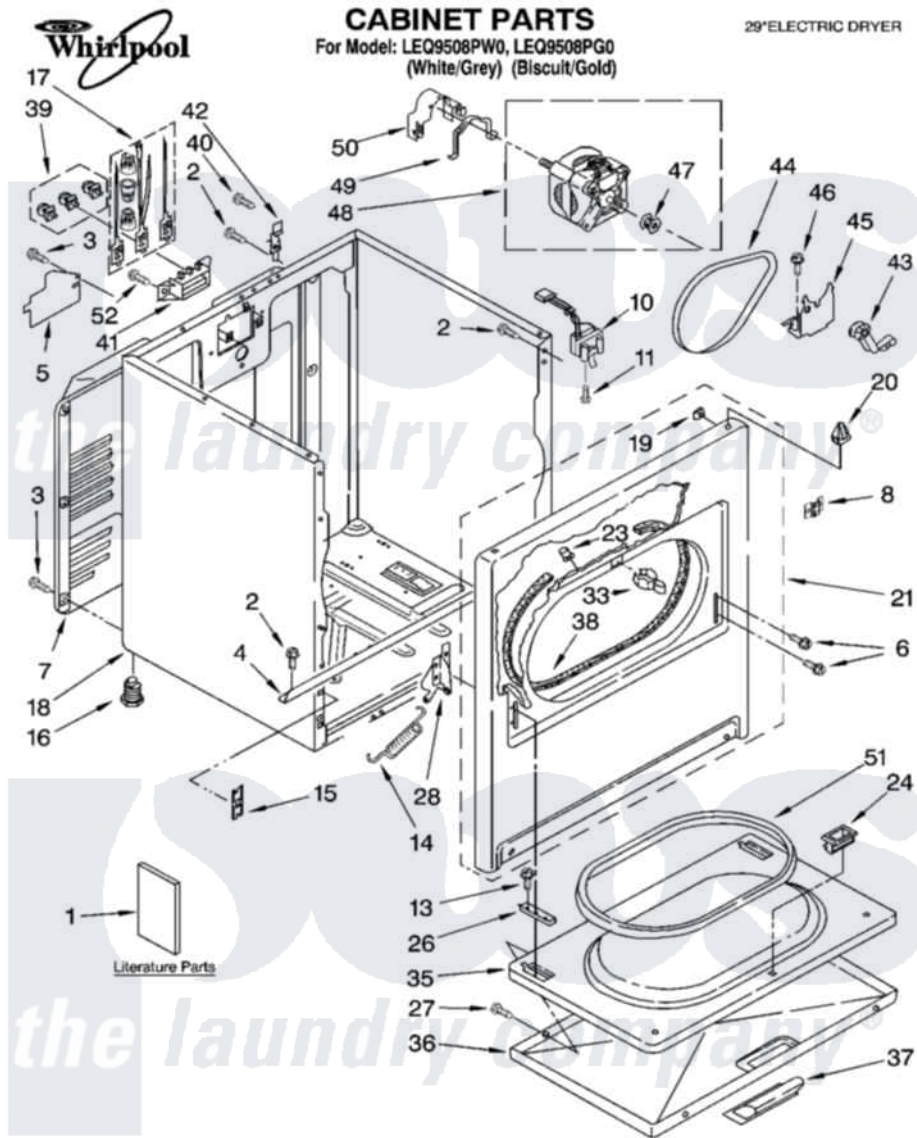

# Whirlpool LEQ9508PG0 01 - CABINET PARTS

03-04 Litho in U.S.A. (djc)

1

Part No. 8180258

Whirlpool [Residential Whirlpool LEQ9508PG0 Dryer Parts](#) Parts Diagram 01 - CABINET PARTS

[Click on the part number to view part](#)

Item	Original Part Number	Replaced By	Status	Part Description
1	LIT8535829		Not Available	Literature Parts (Instructions, Installation)
"	LIT8522243		Not Available	Literature Parts (Guide, Use & Care)
"	LIT8533770		Not Available	Literature Parts (Sheet, Cycle Feature)
"	LIT3406661		Not Available	Literature Parts (Wiring Diagram)
"	N/A		Not Available	Following May Be Purchased DO-IT-YOURSELF REPAIR MANUALS
"	LIT677818	<a href="#">677818L</a>		Diy
2	343641	<a href="#">681414</a>		Screw, 10AB X 1/2
3	<a href="#">693995</a>			Screw, Hex Head
4	<a href="#">8541400</a>			Bracket, Cabinet
5	<a href="#">3396795</a>			Cover, Terminal Block
6	342043	<a href="#">486146</a>		Screw
7	3396805	<a href="#">280043</a>		Panel-Rear
8	8546676	<a href="#">W10041960</a>		Spring, Door