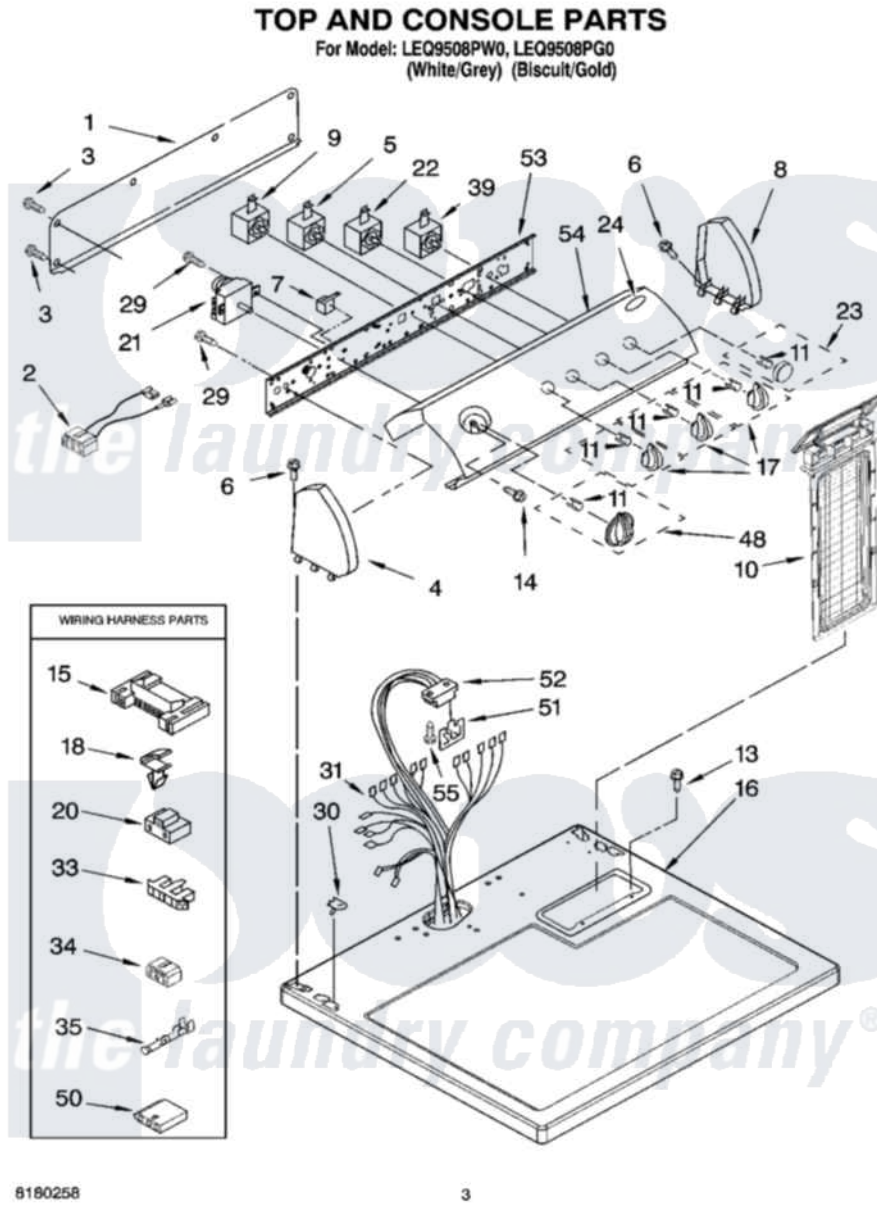

# Whirlpool LEQ9508PG0 02 - TOP AND CONSOLE PARTS

8180258

3

Whirlpool [Residential Whirlpool LEQ9508PG0 Dryer Parts](#) Parts Diagram 02 - TOP AND CONSOLE PARTS  
Click on the part number to view part

Item	Original Part Number	Replaced By	Status	Part Description
1	<a href="#">8274261</a>			Do-It-Yourself Repair Manuals
2	<a href="#">3401695</a>			Wire, Jumper Buzzer
3	<a href="#">693995</a>			Screw, Hex Head
4	8271365	<a href="#">279962</a>		Endcap
"	8271368	<a href="#">279965</a>		Endcap
5	<a href="#">3405154</a>			Switch Rotary
6	<a href="#">388326</a>			Screw, 8-18 X 1.25
7	<a href="#">694419</a>			Mini-Buzzer
8	8271359	<a href="#">279962</a>		Endcap
"	8271362	<a href="#">279965</a>		Endcap
9	<a href="#">8528330</a>			Switch, Temperature
10	<a href="#">8557857</a>			Screen, Lint
"	<a href="#">8557858</a>			Screen, Lint
11	<a href="#">8536939</a>			Clip, Knob
13	688983	<a href="#">487240</a>		Screw, For Mtg. Service Capacitor
14	<a href="#">3400859</a>			Screw, Grounding