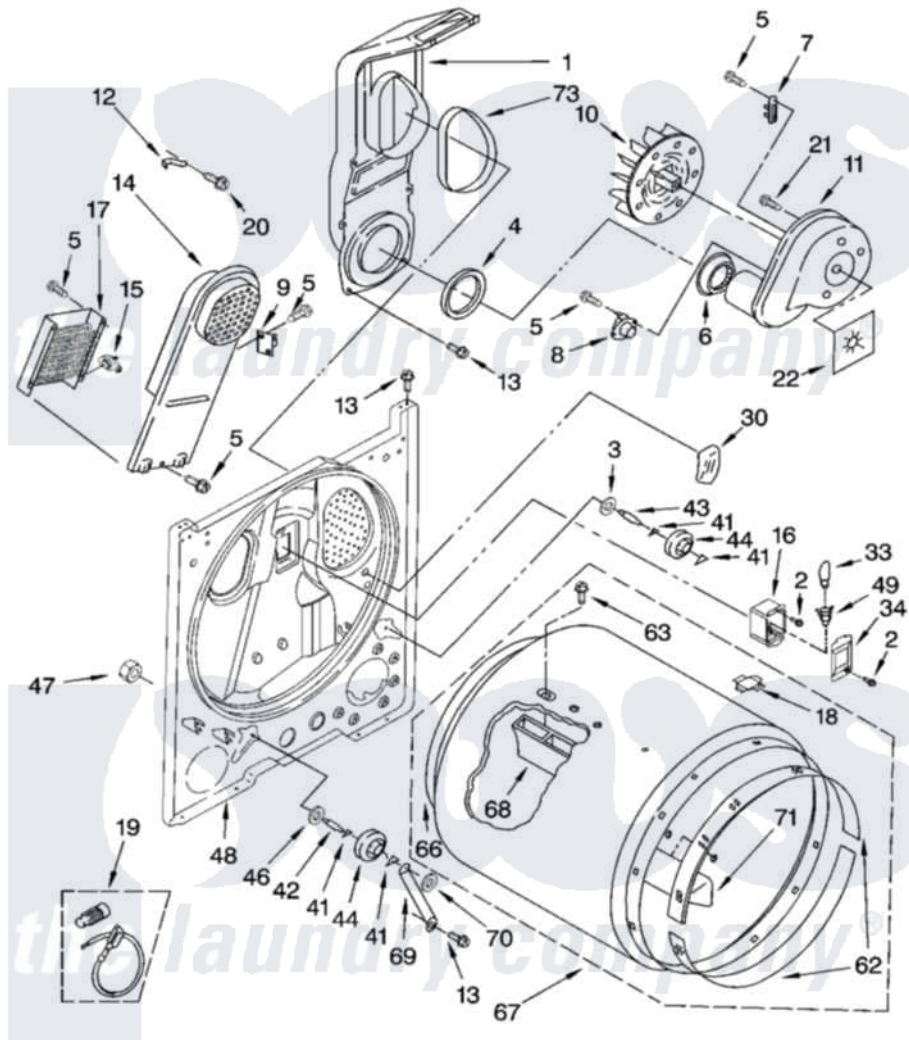

# Whirlpool LEQ9508PG0 03 - BULKHEAD PARTS

## BULKHEAD PARTS

For Model: LEQ9508PW0, LEQ9508PG0  
(White/Grey) (Biscuit/Gold)

8180258

5

Whirlpool [Residential Whirlpool LEQ9508PG0 Dryer Parts](#) Parts Diagram 03 - BULKHEAD PARTS

[Click on the part number to view part](#)

Item	Original Part Number	Replaced By	Status	Part Description
1	<a href="#">348368</a>			Lint Chute Assembly
2	487909	<a href="#">488729</a>		Screw
3	<a href="#">3388703</a>			Washer, Support
4	<a href="#">347139</a>			Seal, Lint Chute
5	<a href="#">90767</a>			Screw, 8A X 3/8 HeX Washer Head Tapping
6	<a href="#">696302</a>			Shield, Exhaust
7	<a href="#">3392519</a>			Thermal Limiter
8	<a href="#">8318268</a>			Thermostat, Internal-Bias
9	3977393	<a href="#">279816</a>		Cutoff-Tml
10	<a href="#">694089</a>			Wheel, Blower
11	8557384	<a href="#">8577230</a>		Housing, Blower
12	3398161			CLIP
13	343641	<a href="#">681414</a>		Screw, 10AB X 1/2
14	3397566	<a href="#">8541818</a>		Box, Heater
15	<a href="#">3977767</a>			Thermostat, High Limit 250 F
16	<a href="#">3977373</a>			Bracket, Drum Light