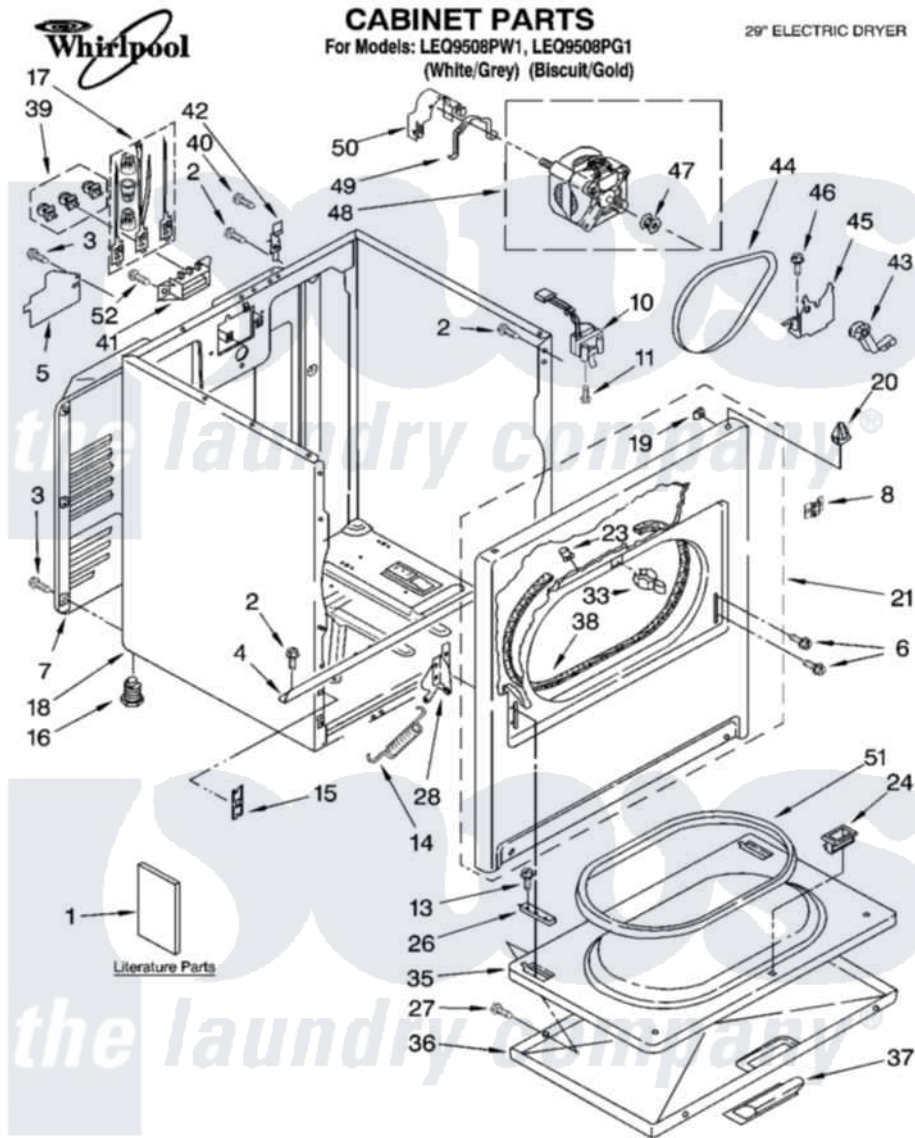

Whirlpool LEQ9508PG1 01 - CABINET PARTS

10-05 Litho in U.S.A. (rcg)

1

Part No. 8180902

Whirlpool Residential Whirlpool LEQ9508PG1 Dryer Parts Parts Diagram 01 - CABINET PARTS

[Click on the part number to view part](#)

Item	Original Part Number	Replaced By	Status	Part Description
1	8577188		Not Available	Instructions, Installation
"	8578183		Not Available	Use And Care Guide
"	8533770		Not Available	Sheet, Cycle Feature
"	8576803		Not Available	Wiring Diagram
"	N/A		Not Available	Following May Be Purchased DO-IT-YOURSELF REPAIR MANUALS
"	677818		Not Available	Manual, Do-It- Yourself Repair (Dryer)
2	343641	681414		Screw, 10AB X 1/2
3	693995			Screw, Hex Head
4	8541400			Bracket, Cabinet
5	3396795			Cover, Terminal Block
6	342043	486146		Screw
7	3396805	280043		Panel-Rear
8	8546676	W10041960		Spring, Door
10	3406107			Door Switch Assembly

11	697773	3395530	Screw
13	3357011	308685	Side Trim)
14	8541401	W10041960	Spring, Door
15	3394083		Clip, Front Panel
16	3392100	49621	Feet-Leveling
"	279810		Foot-Optional
17	279318		Terminal Tinned And Brass Panel
18	8530603	8533643	Cabinet
"	8530606	3977306	Cabinet
19	98234		Clip, U-Bend
20	690363	18776	Lock, Front Top
21	695620	279443	Panel
"	3977244	279891	Panel
23	685203	279220	Clip
24	3389441		Door Catch Assembly
26	337189		Clip, Hinge
27	694091		Trim, Side Right Hand
28	8066056		Hinge, Door
"	8066057		Hinge, Door
33	696144	279570	Latch
35	695737		Door, Rear
36	3393549		Door, Front
"	3977241		Door, Front
37	690270	348721	Handle
"	3977242		Handle, Door
38	3406129		Seal And Bearing Assembly
39	279393		Terminal Block Screw Kit
40	697776	4331106	Screw, No.10-32 X 7/16
41	3397659		Block, Terminal
42	238088	8066217	Hinge, Top
43	691366		Idler And Pulley Assembly
44	8066065	341241	Belt
45	348780		Base, Motor
46	3400500		Bolt, 3405245 5/16-18 X 3/4
47	3394341	W10299847	Pulley-Motor
48	8066206	279827	Motor-Drve
49	660658		Clamp, Motor Mounting 343481 685441
50	3404162		Clamp, Motor
51	3390731		Seal, Door
52	3393008	308685	Side Trim)