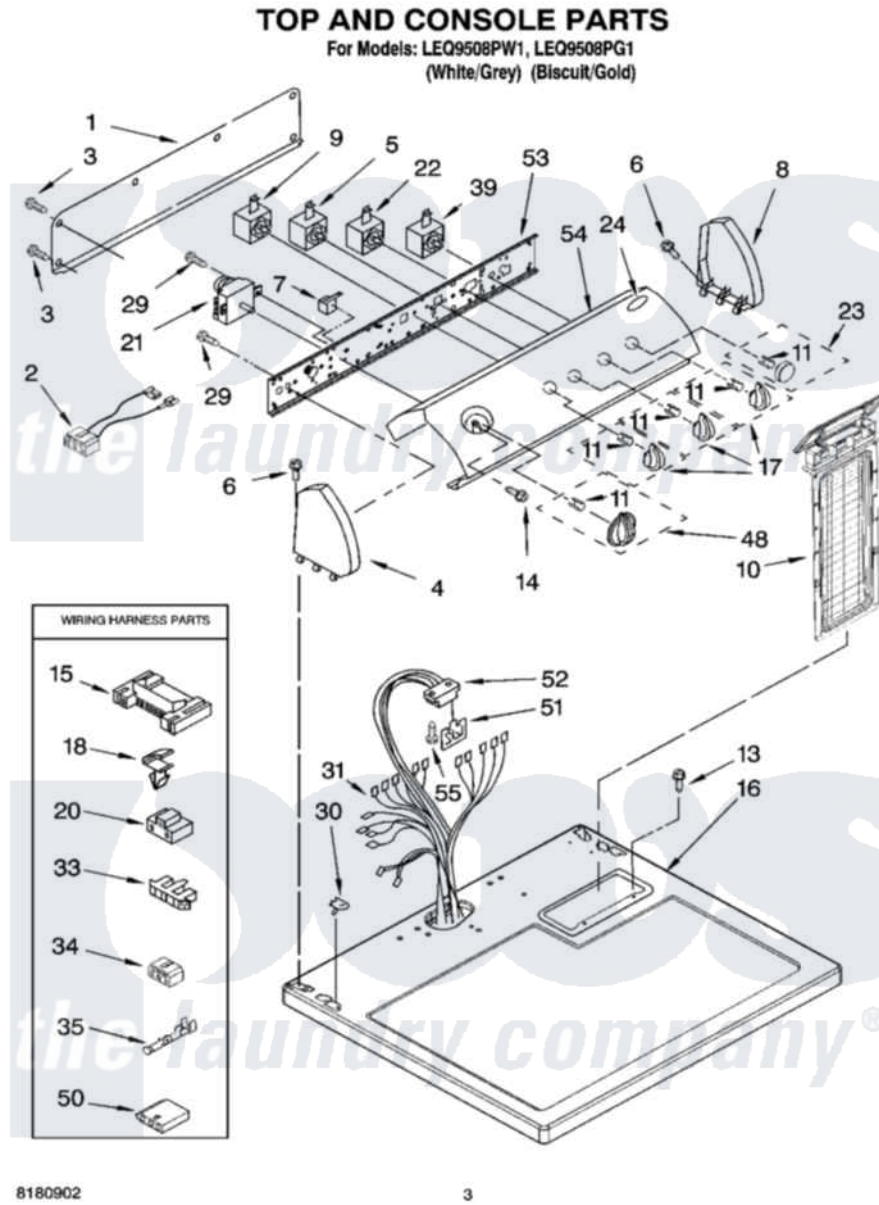

Whirlpool LEQ9508PG1 02 - TOP AND CONSOLE PARTS

8180902

3

Whirlpool [Residential Whirlpool LEQ9508PG1 Dryer Parts](#) Parts Diagram 02 - TOP AND CONSOLE PARTS
Click on the part number to view part

Item	Original Part Number	Replaced By	Status	Part Description
1	8274261			Do-It-Yourself Repair Manuals
2	3401695			Wire, Jumper Buzzer
3	693995			Screw, Hex Head
4	8271365	279962		Endcap
"	8271368	279965		Endcap
5	3405154			Switch Rotary
6	388326			Screw, 8-18 X 1.25
7	694419			Mini-Buzzer
8	8271359	279962		Endcap
"	8271362	279965		Endcap
9	8528330			Switch, Temperature
10	8557857			Screen, Lint
"	8557858			Screen, Lint
11	8536939			Clip, Knob
13	688983	487240		Screw, For Mtg. Service Capacitor
14	8533951	3400859		Screw, Grounding

15	3395683		Receptacle, Multi-Terminal
16	8557930	8563985	Top
"	8557931	8563986	Top
17	8544937		Knob, Control
"	8544938		Knob, Control
18	3394427		Clip-Harness
20	3401144		Connector
21	3406725		Timer Assembly
22	3405152		Switch, Wrinkle Shield
23	8544941		Knob, Push-To-Start
"	8544942		Knob, Push-To-Start
24	3400985		Medallion
29	8533971	90767	Screw, 8A X 3/8 HeX Washer Head Tapping
30	357213		Nut, Push-In
31	8299889	8576506	Harness, Wiring
33	3397269		Connector, Timer
34	3347243		Block, Disconnect
35	94614		Terminal
39	3398094		Switch, Push To Start
48	8544957		Timer Knob Assembly
"	8544958		Timer Knob Assembly
50	3936144		Do-It-Yourself Repair Manuals
51	8558178		Control, Electronic
52	3391885		Connector, Edge
53	8544895		Bracket, Control
54	8545994		Panel, Control
"	8545995		Panel, Control
55	359625	487240	Screw, For Mtg. Service Capacitor