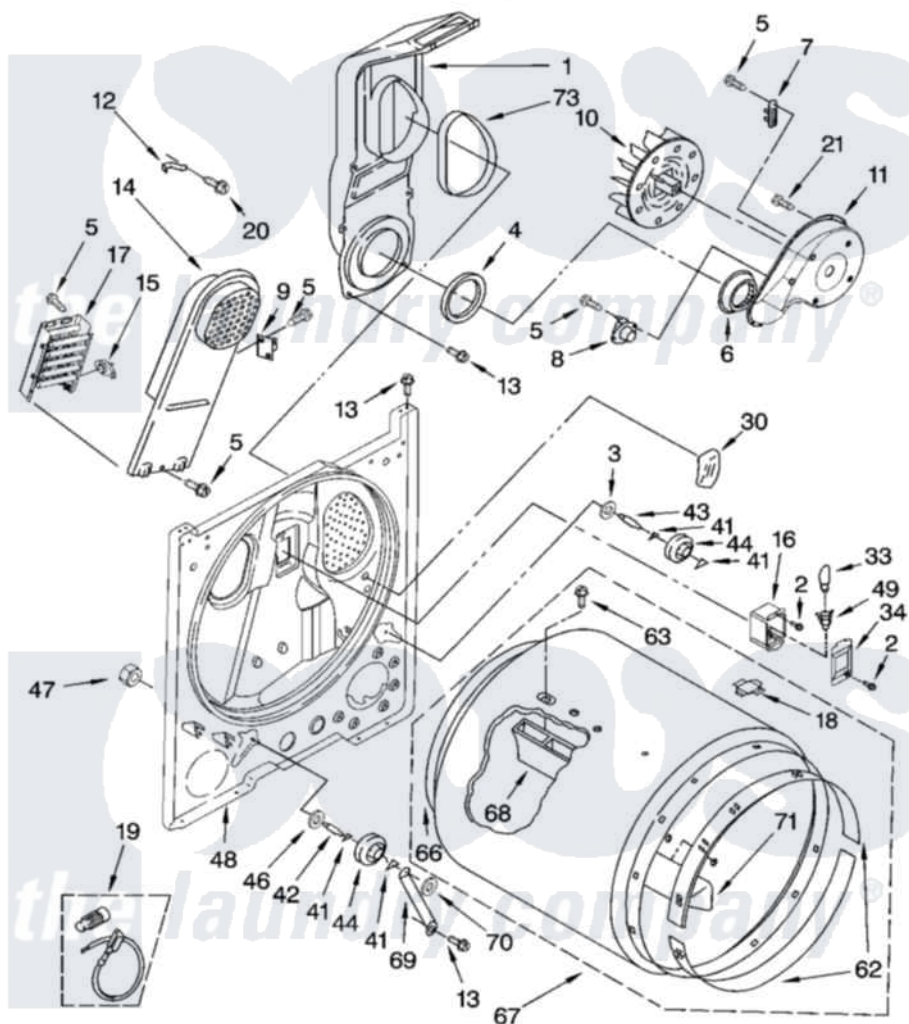

# Whirlpool LEQ9508PG1 03 - BULKHEAD PARTS, OPTIONAL PARTS (NOT INCLUDED)

## BULKHEAD PARTS

For Models: LEQ9508PW1, LEQ9508PG1  
(White/Grey) (Biscuit/Gold)

8180902

5

Whirlpool [Residential Whirlpool LEQ9508PG1 Dryer Parts](#) Parts Diagram 03 - BULKHEAD PARTS, OPTIONAL PARTS (NOT INCLUDED)

[Click on the part number to view part](#)

Item	Original Part Number	Replaced By	Status	Part Description
1	<a href="#">348368</a>			Lint Chute Assembly
2	487909	<a href="#">488729</a>		Screw
3	<a href="#">3388703</a>			Washer, Support
4	<a href="#">347139</a>			Seal, Lint Chute
5	<a href="#">90767</a>			Screw, 8A X 3/8 HeX Washer Head Tapping
6	<a href="#">696302</a>			Shield, Exhaust
7	<a href="#">3392519</a>			Thermal Limiter
8	<a href="#">8318268</a>			Thermostat, Internal-Bias
9	3977393	<a href="#">279816</a>		Cutoff-Tml
10	<a href="#">694089</a>			Wheel, Blower
11	<a href="#">8577230</a>			Housing, Blower
12	3398161			CLIP
13	343641	<a href="#">681414</a>		Screw, 10AB X 1/2
14	<a href="#">8541818</a>			Box, Heater