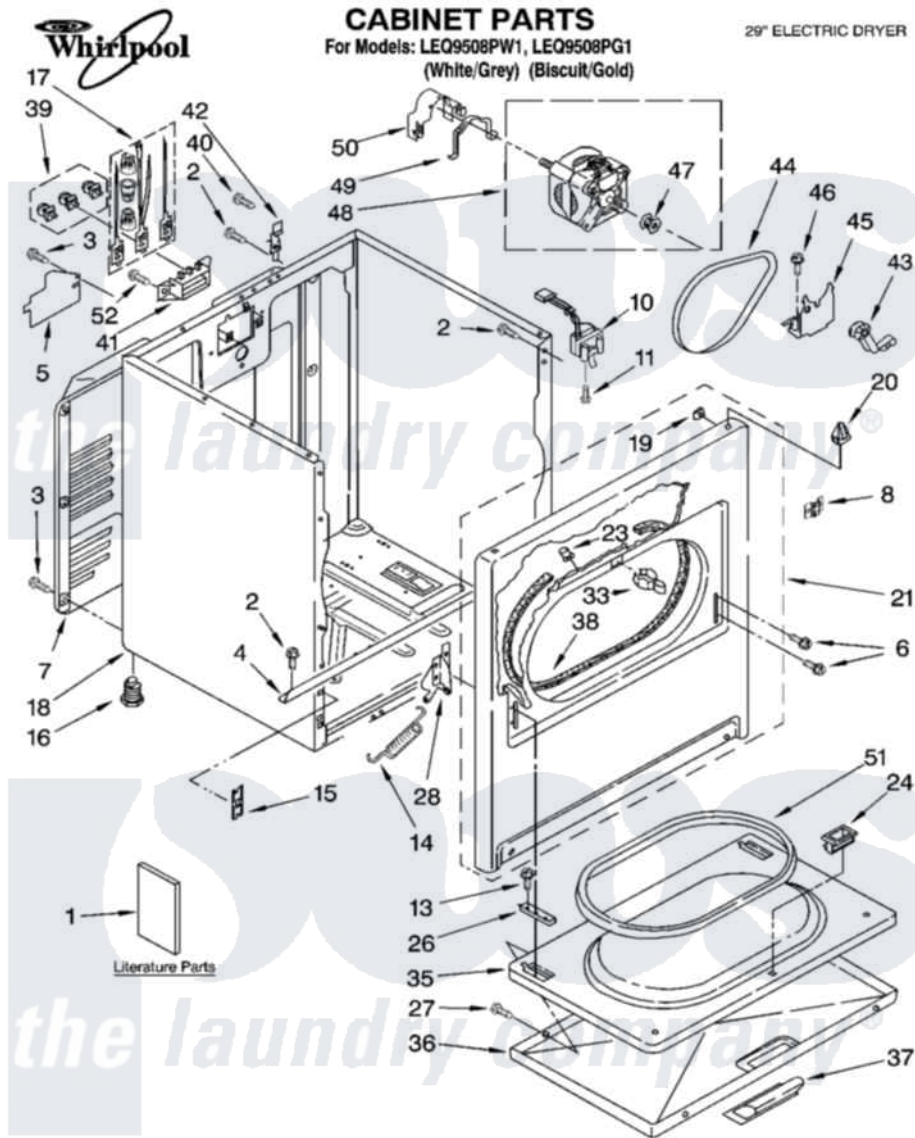

# Whirlpool LEQ9508PW1 01 - CABINET PARTS

10-05 Litho in U.S.A. (rcg)

1

Part No. 8180902

Whirlpool [Residential Whirlpool LEQ9508PW1 Dryer Parts](#) Parts Diagram 01 - CABINET PARTS

[Click on the part number to view part](#)

Item	Original Part Number	Replaced By	Status	Part Description
1	8577188		Not Available	Instructions, Installation
"	8578183		Not Available	Use And Care Guide
"	8533770		Not Available	Sheet, Cycle Feature
"	8576803		Not Available	Wiring Diagram
"	N/A		Not Available	Following May Be Purchased DO-IT-YOURSELF REPAIR MANUALS
"	677818		Not Available	Manual, Do-It- Yourself Repair (Dryer)
2	343641	<a href="#">681414</a>		Screw, 10AB X 1/2
3	<a href="#">693995</a>			Screw, Hex Head
4	<a href="#">8541400</a>			Bracket, Cabinet
5	<a href="#">3396795</a>			Cover, Terminal Block
6	342043	<a href="#">486146</a>		Screw
7	3396805	<a href="#">280043</a>		Panel-Rear
8	8546676	<a href="#">W10041960</a>		Spring, Door
10	<a href="#">3406107</a>			Door Switch Assembly