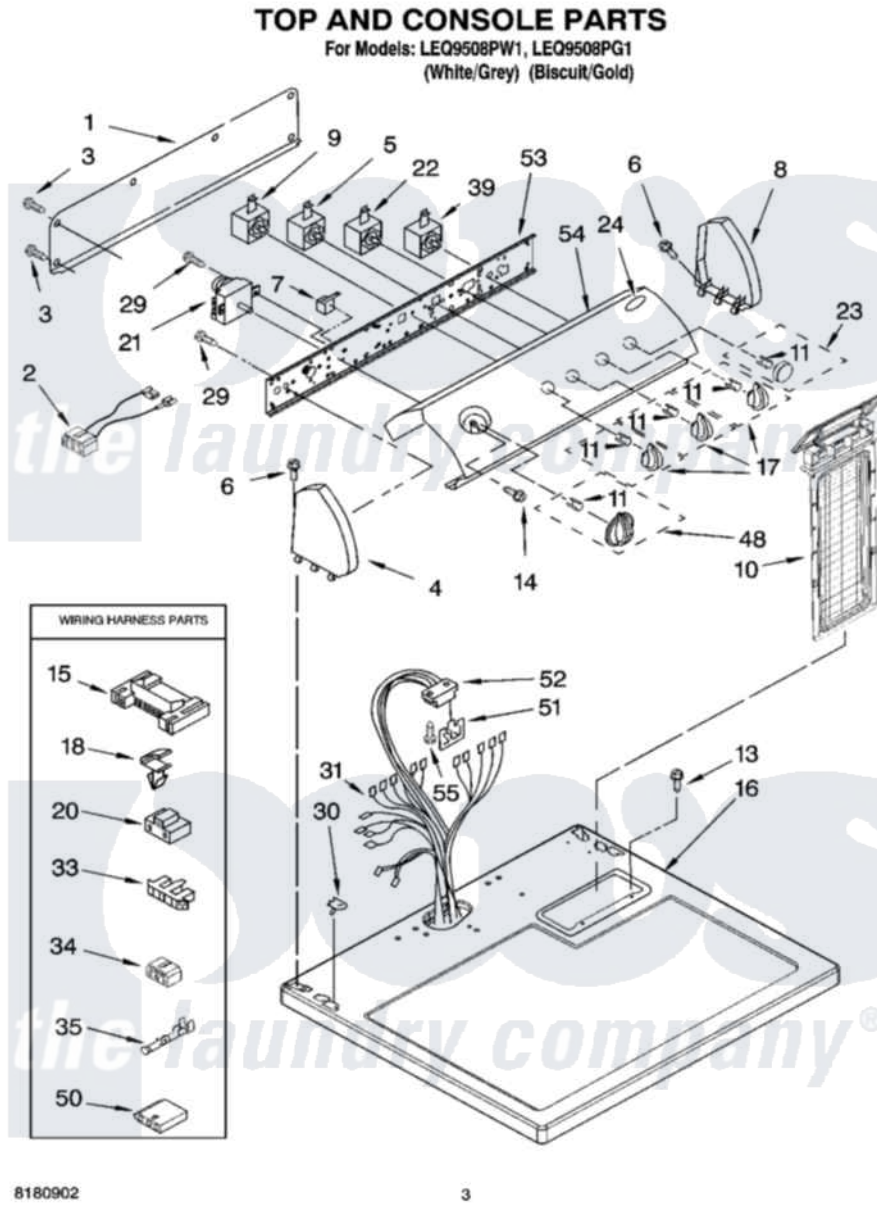

Whirlpool LEQ9508PW1 02 - TOP AND CONSOLE PARTS

Whirlpool [Residential Whirlpool LEQ9508PW1 Dryer Parts](#) Parts Diagram 02 - TOP AND CONSOLE PARTS
Click on the part number to view part

Item	Original Part Number	Replaced By	Status	Part Description
1	8274261			Do-It-Yourself Repair Manuals
2	3401695			Wire, Jumper Buzzer
3	693995			Screw, Hex Head
4	8271365	279962		Endcap
"	8271368	279965		Endcap
5	3405154			Switch Rotary
6	388326			Screw, 8-18 X 1.25
7	694419			Mini-Buzzer
8	8271359	279962		Endcap
"	8271362	279965		Endcap
9	8528330			Switch, Temperature
10	8557857			Screen, Lint
"	8557858			Screen, Lint
11	8536939			Clip, Knob
13	688983	487240		Screw, For Mtg. Service Capacitor
14	8533951	3400859		Screw, Grounding

15	3395683		Receptacle, Multi-Terminal
16	8557930	8563985	Top
"	8557931	8563986	Top
17	8544937		Knob, Control
"	8544938		Knob, Control
18	3394427		Clip-Harness
20	3401144		Connector
21	3406725		Timer Assembly
22	3405152		Switch, Wrinkle Shield
23	8544941		Knob, Push-To-Start
"	8544942		Knob, Push-To-Start
24	3400985		Medallion
29	8533971	90767	Screw, 8A X 3/8 HeX Washer Head Tapping
30	357213		Nut, Push-In
31	8299889	8576506	Harness, Wiring
33	3397269		Connector, Timer
34	3347243		Block, Disconnect
35	94614		Terminal
39	3398094		Switch, Push To Start
48	8544957		Timer Knob Assembly
"	8544958		Timer Knob Assembly
50	3936144		Do-It-Yourself Repair Manuals
51	8558178		Control, Electronic
52	3391885		Connector, Edge
53	8544895		Bracket, Control
54	8545994		Panel, Control
"	8545995		Panel, Control
55	359625	487240	Screw, For Mtg. Service Capacitor