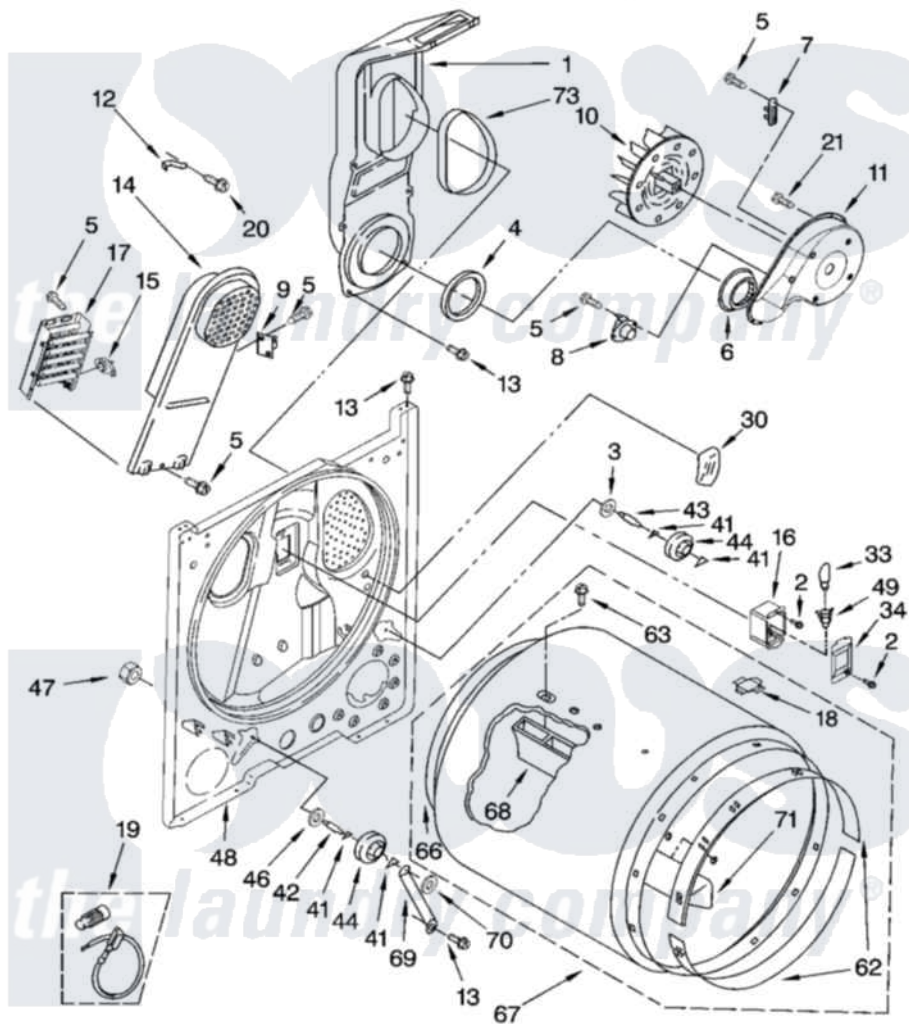

Whirlpool LEQ9508PW1 03 - BULKHEAD PARTS, OPTIONAL PARTS (NOT INCLUDED)

BULKHEAD PARTS

For Models: LEQ9508PW1, LEQ9508PG1
(White/Grey) (Biscuit/Gold)

8180902

5

Whirlpool [Residential Whirlpool LEQ9508PW1 Dryer Parts](#) Parts Diagram 03 - BULKHEAD PARTS, OPTIONAL PARTS (NOT INCLUDED)

[Click on the part number to view part](#)

Item	Original Part Number	Replaced By	Status	Part Description
1	348368			Lint Chute Assembly
2	487909	488729		Screw
3	3388703			Washer, Support
4	347139			Seal, Lint Chute
5	90767			Screw, 8A X 3/8 HeX Washer Head Tapping
6	696302			Shield, Exhaust
7	3392519			Thermal Limiter
8	8318268			Thermostat, Internal-Bias
9	3977393	279816		Cutoff-Tml
10	694089			Wheel, Blower
11	8577230			Housing, Blower
12	3398161			CLIP
13	343641	681414		Screw, 10AB X 1/2
14	8541818			Box, Heater

15	3977767		Thermostat, High Limit 250 F
16	3977373		Bracket, Drum Light
17	8565582	279838	Element
18	8066086		Plug, Drum Hole
19	279457		Wire Kit, Terminal
20	489463		Screw, 8-18 X 1/16
21	3390647	488729	Screw
30	3976479	279366	Electrode
33	3406124	22002263	Lamp
34	3402841	8532165	Lens, Drum Light
41	690997		Washer, Thrust
42	3399506	W10359270	Shaft, Drum Roller Threads
43	3399507	W10359269	Shaft, Drum Roller Threads
44	3397590	349241T	Support
46	348197		Washer, Support
47	3359452		Nut, Lock
48	3403414		Bulkhead
49	3403634	W10136369	Socket, Drum Light Assembly
62	692526	279441	BeaRng-Rng
63	97787	W10109200	Screw, Baffle Mounting
66	3406130	279857	Seal
67	695587		Drum Assembly
68	692490		Baffle, Drum
69	3976434		Bracket, Support Shaft
70	90296		Nut, Push On
71	3403636		Baffle, Drum
73	339956		Seal, Air Duct To Bulkhead
	N/A	Not Available	ACCESSORY PARTS
"	279948	4392065	Kit, Dryer Repair
"	3406839		Dry Rack Assembly
"	8522199		Accessory Parts
"	72017		Paint, Touch-Up
"	4392899		Paint, Touch-Up
"	350930		Paint, Pressurized Spray B
"	4392901		Paint, Pressurized Spray
"	350938		Paint, Pressurized Spray B
"	799344		Paint, Touch-Up)
"	4392900		Paint, Bulk)