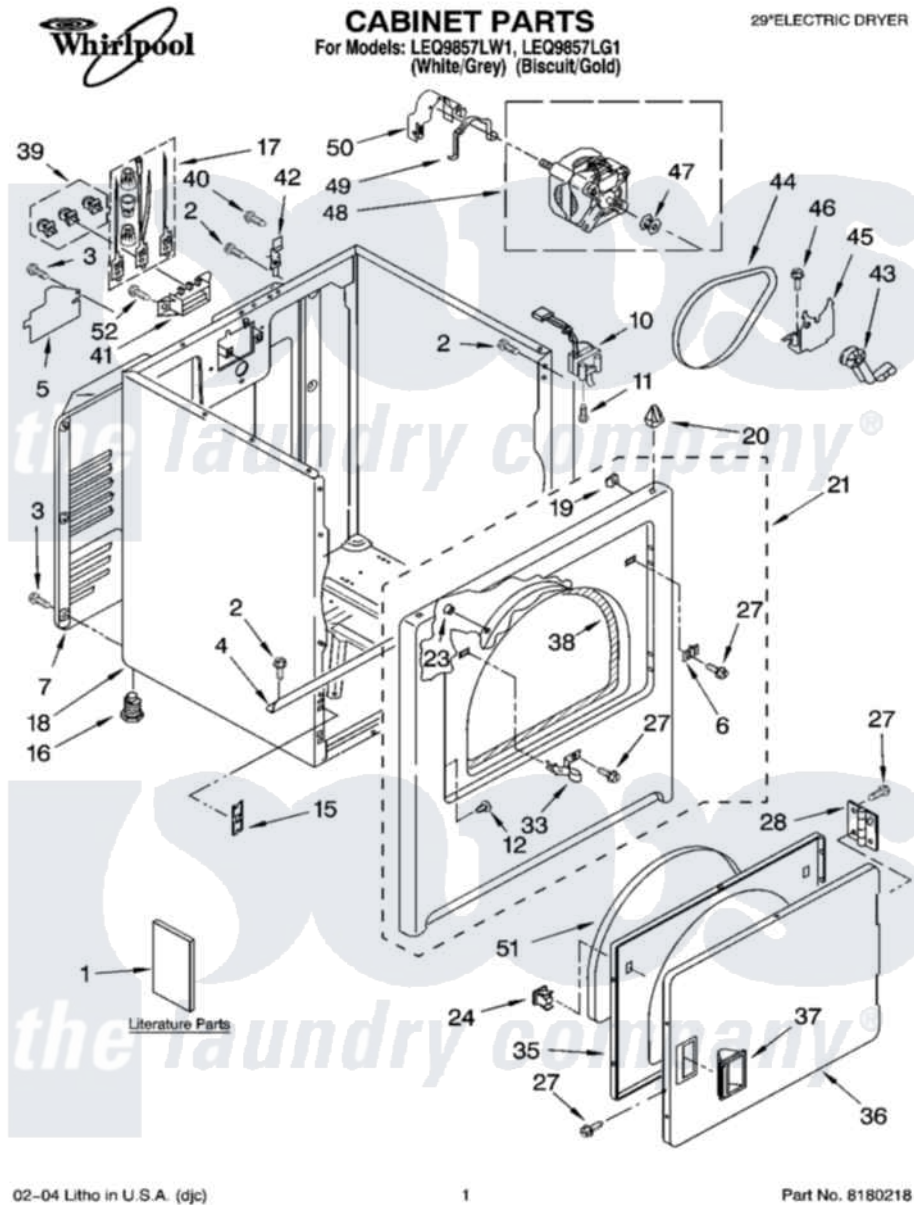

Whirlpool LEQ9857LG1 01 - CABINET PARTS

02-04 Litho in U.S.A. (djc)

1

Part No. 8180218

Whirlpool [Residential Whirlpool LEQ9857LG1 Dryer Parts](#) Parts Diagram 01 - CABINET PARTS

[Click on the part number to view part](#)

Item	Original Part Number	Replaced By	Status	Part Description
1	LIT8535829		Not Available	Literature Parts (Instructions, Installation)
"	LIT8522243		Not Available	Literature Parts (Guide, Use & Care)
"	LIT3406661		Not Available	Literature Parts (Wiring Diagram)
"	LIT8535823		Not Available	Literature Parts (Sheet, Cycle Feature (For Model LEQ5000KW1))
"	N/A		Not Available	Following May Be Purchased DO-IT-YOURSELF REPAIR MANUALS
"	LIT677818	677818L		Diy
2	343641	681414		Screw, 10AB X 1/2
3	693995			Screw, Hex Head
4	8541400			Bracket, Cabinet
5	3396795			Cover, Terminal Block
6	3403630			Plug, Strike Hole
"	3403632			Plug, Strike Hole