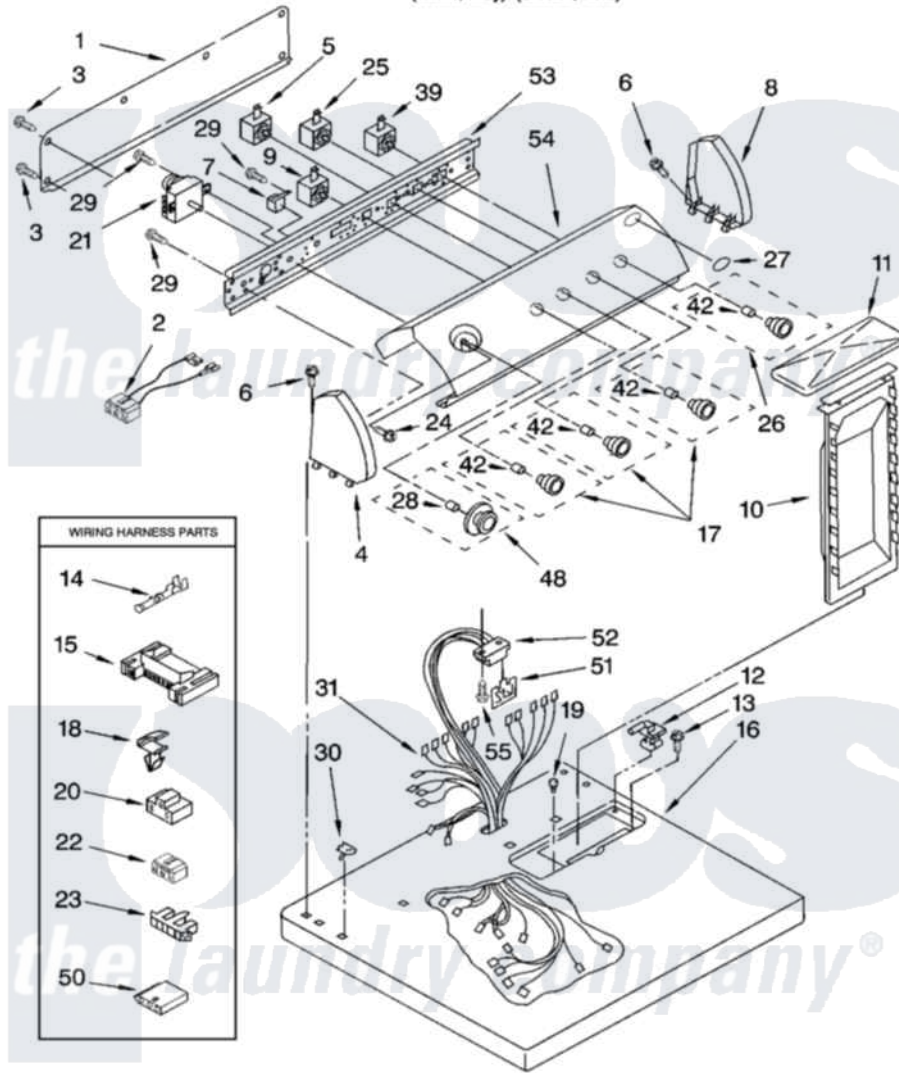

Whirlpool LEQ9857LG1 02 - TOP AND CONSOLE PARTS

TOP AND CONSOLE PARTS

For Models: LEQ9857LW1, LEQ9857LG1
(White/Grey) (Biscuit/Gold)

8180218

3

Whirlpool Residential Whirlpool LEQ9857LG1 Dryer Parts Parts Diagram 02 - TOP AND CONSOLE PARTS
Click on the part number to view part

Item	Original Part Number	Replaced By	Status	Part Description
1	8274261			Do-It-Yourself Repair Manuals
2	3401695			Wire, Jumper Buzzer
3	693995			Screw, Hex Head
4	8271365	279962		Endcap
"	8271368	279965		Endcap
5	3405154			Switch Rotary
6	388326			Screw, 8-18 X 1.25
7	694419			Mini-Buzzer
8	8271359	279962		Endcap
"	8271362	279965		Endcap
9	8528330			Switch, Temperature
10	349639			HAndle And Lint Screen Assembly
11	8283378			Cover, Lint Screen
"	8283380			Cover, Lint Screen
12	3978605	W10044470		Hinge, RH
"	3978606			Hinge, Lint Lid