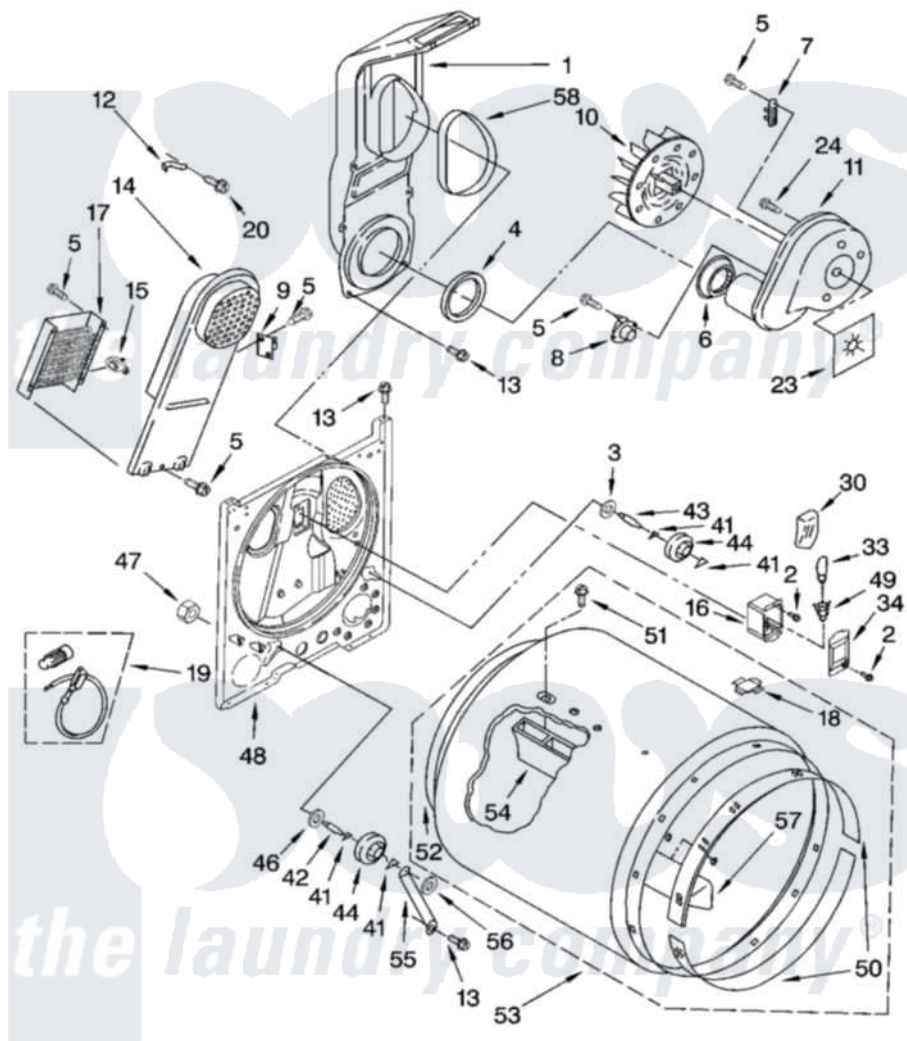

Whirlpool LEQ9857LG1 03 - BULKHEAD PARTS

BULKHEAD PARTS

For Models: LEQ9857LW1, LEQ9857LG1
(White/Grey) (Biscuit/Gold)

8180218

5

Whirlpool [Residential Whirlpool LEQ9857LG1 Dryer Parts](#) Parts Diagram 03 - BULKHEAD PARTS

[Click on the part number to view part](#)

Item	Original Part Number	Replaced By	Status	Part Description
1	348368			Lint Chute Assembly
2	487909	488729		Screw
3	3388703			Washer, Support
4	347139			Seal, Lint Chute
5	90767			Screw, 8A X 3/8 HeX Washer Head Tapping
6	696302			Shield, Exhaust
7	3392519			Thermal Limiter
8	8318268			Thermostat, Internal-Bias
9	3977393	279816		Cutoff-Tml
10	694089			Wheel, Blower
11	8557384	8577230		Housing, Blower
12	3398161			CLIP
13	343641	681414		Screw, 10AB X 1/2
14	8541818			Box, Heater
15	3977767			Thermostat, High Limit 250 F
16	3977373			Bracket, Drum Light

17	3403585	279838	Element
18	8066086		Plug, Drum Hole
19	279457		Wire Kit, Terminal
20	489463		Screw, 8-18 X 1/16
23	3394196		Seal, Blower Shaft
24	3390647	488729	Screw
30	3976479	279366	Electrode
33	3406124	22002263	Lamp
34	3402841	8532165	Lens, Drum Light
41	690997		Washer, Thrust
42	3399506	W10359270	Shaft, Drum Roller Threads
43	3399507	W10359269	Shaft, Drum Roller Threads
44	3397588	349241T	Support
46	348197		Washer, Support
47	3359452		Nut, Lock
48	3403414		Bulkhead
49	3403634	W10136369	Socket, Drum Light Assembly
50	692526	279441	BeaRng-Rng
51	97787	W10109200	Screw, Baffle Mounting
52	3406130	279857	Seal
53	695587		Drum Assembly
54	692490		Baffle, Drum
55	3976434		Bracket, Support Shaft
56	90296		Nut, Push On
57	3403636		Baffle, Drum
58	339956		Seal, Air Duct To Bulkhead