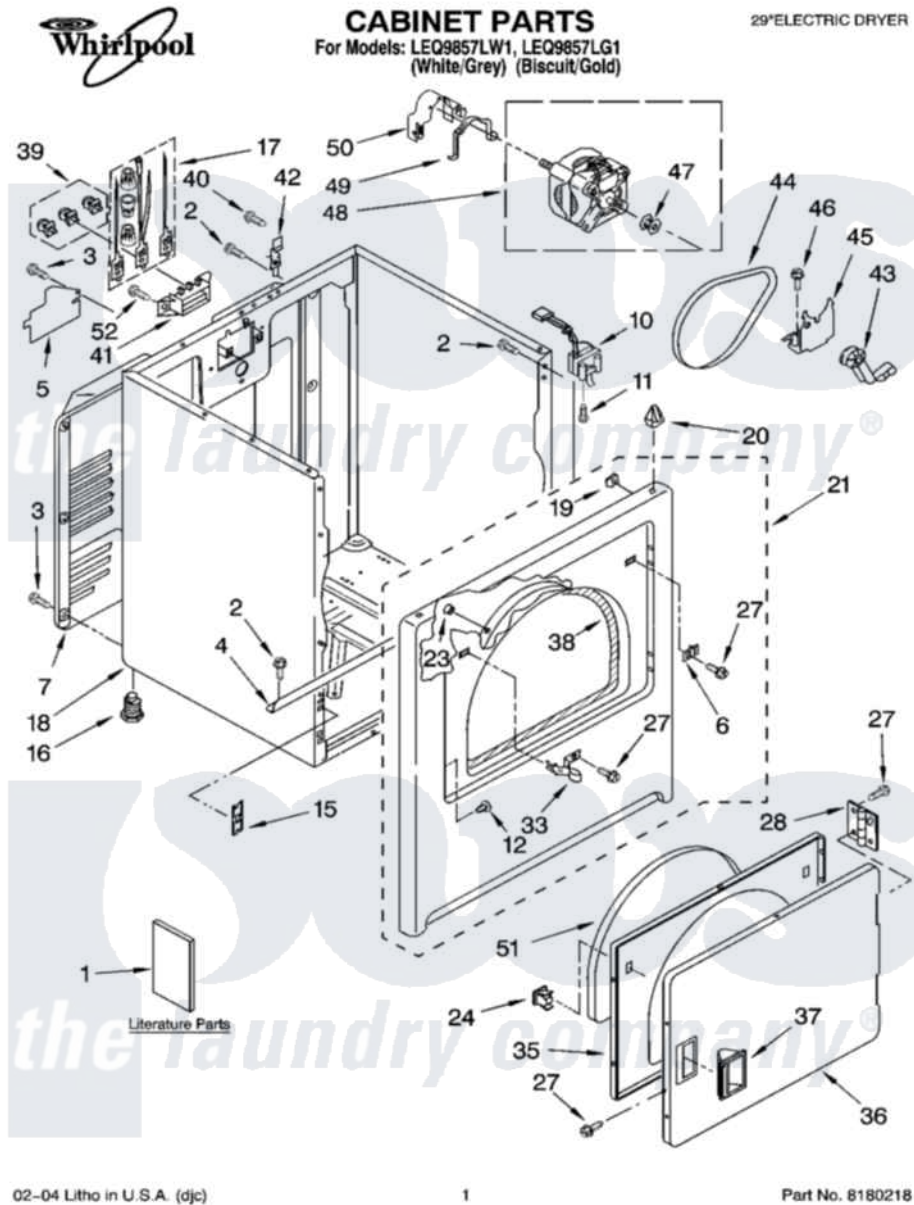

Whirlpool LEQ9857LW1 01 - CABINET PARTS

02-04 Litho in U.S.A. (djc)

1

Part No. 8180218

Whirlpool Residential Whirlpool LEQ9857LW1 Dryer Parts Parts Diagram 01 - CABINET PARTS

[Click on the part number to view part](#)

Item	Original Part Number	Replaced By	Status	Part Description
1	LIT8535829		Not Available	Literature Parts (Instructions, Installation)
"	LIT8522243		Not Available	Literature Parts (Guide, Use & Care)
"	LIT3406661		Not Available	Literature Parts (Wiring Diagram)
"	LIT8535823		Not Available	Literature Parts (Sheet, Cycle Feature (For Model LEQ5000KW1))
"	N/A		Not Available	Following May Be Purchased DO-IT-YOURSELF REPAIR MANUALS
"	LIT677818	677818L		Diy
2	343641	681414		Screw, 10AB X 1/2
3	693995			Screw, Hex Head
4	8541400			Bracket, Cabinet
5	3396795			Cover, Terminal Block
6	3403630			Plug, Strike Hole
"	3403632			Plug, Strike Hole