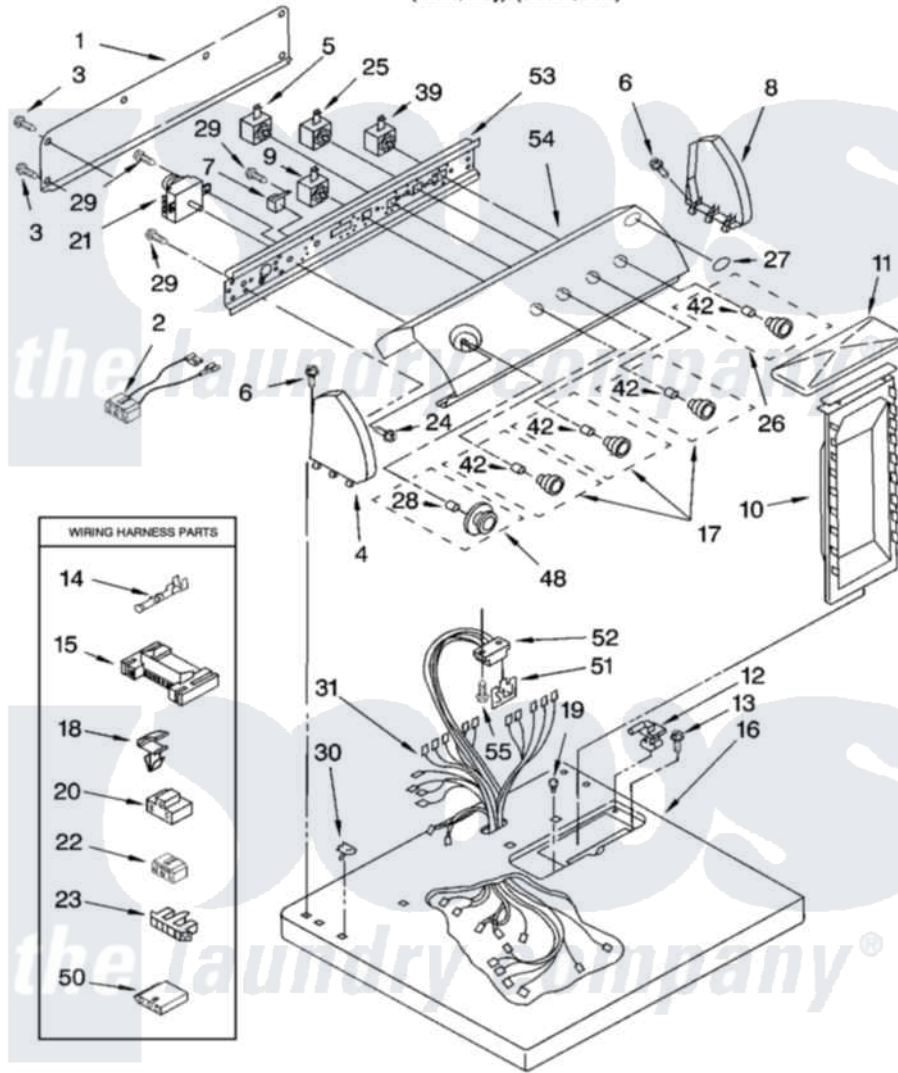

Whirlpool LEQ9857LW1 02 - TOP AND CONSOLE PARTS

TOP AND CONSOLE PARTS

For Models: LEQ9857LW1, LEQ9857LG1
(White/Grey) (Biscuit/Gold)

8180218

3

Whirlpool Residential Whirlpool LEQ9857LW1 Dryer Parts Parts Diagram 02 - TOP AND CONSOLE PARTS
Click on the part number to view part

Item	Original Part Number	Replaced By	Status	Part Description
1	8274261			Do-It-Yourself Repair Manuals
2	3401695			Wire, Jumper Buzzer
3	693995			Screw, Hex Head
4	8271365	279962		Endcap
"	8271368	279965		Endcap
5	3405154			Switch Rotary
6	388326			Screw, 8-18 X 1.25
7	694419			Mini-Buzzer
8	8271359	279962		Endcap
"	8271362	279965		Endcap
9	8528330			Switch, Temperature
10	349639			HAndle And Lint Screen Assembly
11	8283378			Cover, Lint Screen
"	8283380			Cover, Lint Screen
12	3978605	W10044470		Hinge, RH
"	3978606			Hinge, Lint Lid