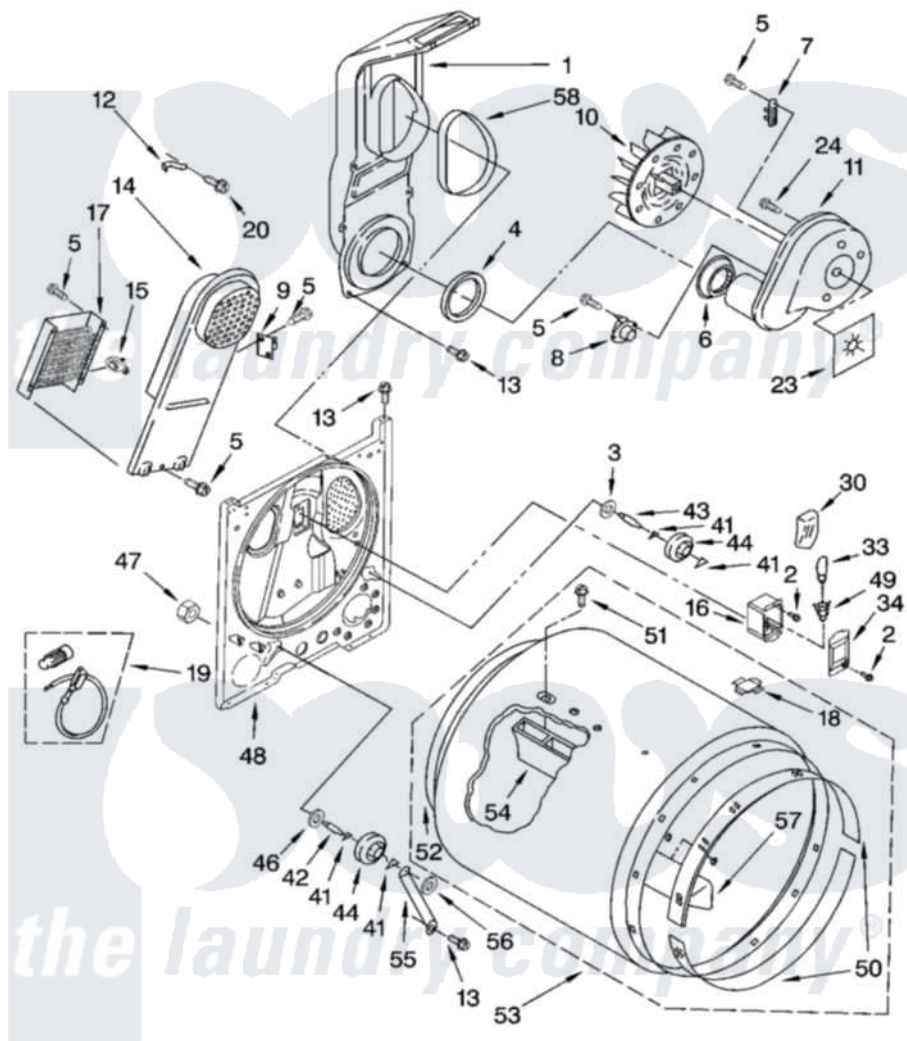

Whirlpool LEQ9857LW1 03 - BULKHEAD PARTS

BULKHEAD PARTS

For Models: LEQ9857LW1, LEQ9857LG1
(White/Grey) (Biscuit/Gold)

8180218

5

Whirlpool [Residential Whirlpool LEQ9857LW1 Dryer Parts](#) Parts Diagram 03 - BULKHEAD PARTS

[Click on the part number to view part](#)

Item	Original Part Number	Replaced By	Status	Part Description
1	348368			Lint Chute Assembly
2	487909	488729		Screw
3	3388703			Washer, Support
4	347139			Seal, Lint Chute
5	90767			Screw, 8A X 3/8 HeX Washer Head Tapping
6	696302			Shield, Exhaust
7	3392519			Thermal Limiter
8	8318268			Thermostat, Internal-Bias
9	3977393	279816		Cutoff-Tml
10	694089			Wheel, Blower
11	8557384	8577230		Housing, Blower
12	3398161			CLIP
13	343641	681414		Screw, 10AB X 1/2
14	8541818			Box, Heater
15	3977767			Thermostat, High Limit 250 F
16	3977373			Bracket, Drum Light

17	3403585	279838	Element
18	8066086		Plug, Drum Hole
19	279457		Wire Kit, Terminal
20	489463		Screw, 8-18 X 1/16
23	3394196		Seal, Blower Shaft
24	3390647	488729	Screw
30	3976479	279366	Electrode
33	3406124	22002263	Lamp
34	3402841	8532165	Lens, Drum Light
41	690997		Washer, Thrust
42	3399506	W10359270	Shaft, Drum Roller Threads
43	3399507	W10359269	Shaft, Drum Roller Threads
44	3397588	349241T	Support
46	348197		Washer, Support
47	3359452		Nut, Lock
48	3403414		Bulkhead
49	3403634	W10136369	Socket, Drum Light Assembly
50	692526	279441	BeaRng-Rng
51	97787	W10109200	Screw, Baffle Mounting
52	3406130	279857	Seal
53	695587		Drum Assembly
54	692490		Baffle, Drum
55	3976434		Bracket, Support Shaft
56	90296		Nut, Push On
57	3403636		Baffle, Drum
58	339956		Seal, Air Duct To Bulkhead