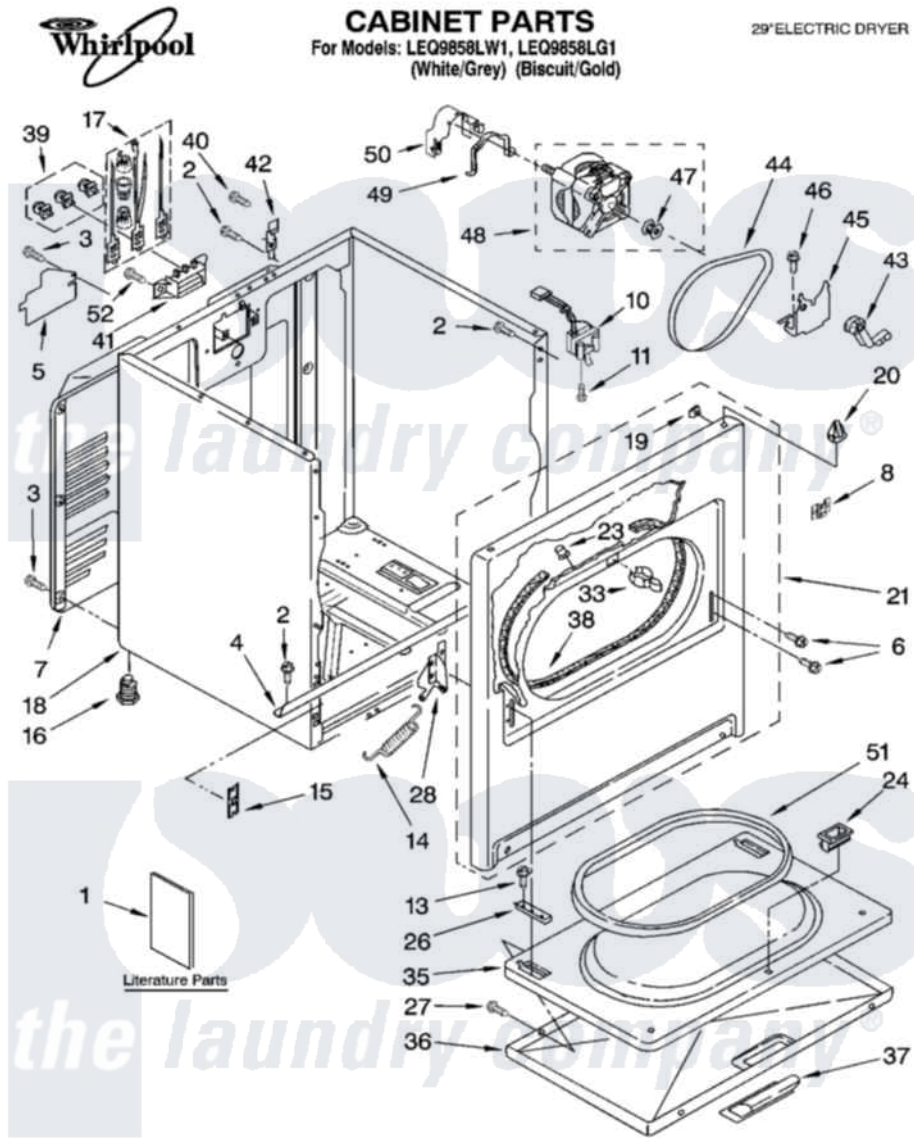

Whirlpool LEQ9858LG1 01 - CABINET PARTS

03-04 Litho in U.S.A. (djc)

1

Part No. 8180294

Whirlpool [Residential Whirlpool LEQ9858LG1 Dryer Parts](#) Parts Diagram 01 - CABINET PARTS

[Click on the part number to view part](#)

Item	Original Part Number	Replaced By	Status	Part Description
1	LIT8535829		Not Available	Literature Parts (Instructions, Installation)
"	LIT8535823		Not Available	Literature Parts (Sheet, Cycle Feature (For Model LEQ5000KW1))
"	LIT8522243		Not Available	Literature Parts (Guide, Use & Care)
"	LIT3406661		Not Available	Literature Parts (Wiring Diagram)
"	N/A		Not Available	Following May Be Purchased DO-IT-YOURSELF REPAIR MANUALS
"	LIT677818	677818L		Diy
2	343641	681414		Screw, 10AB X 1/2
3	693995			Screw, Hex Head
4	8541400			Bracket, Cabinet
5	3396795			Cover, Terminal Block
6	342043	486146		Screw
7	3396805	280043		Panel-Rear