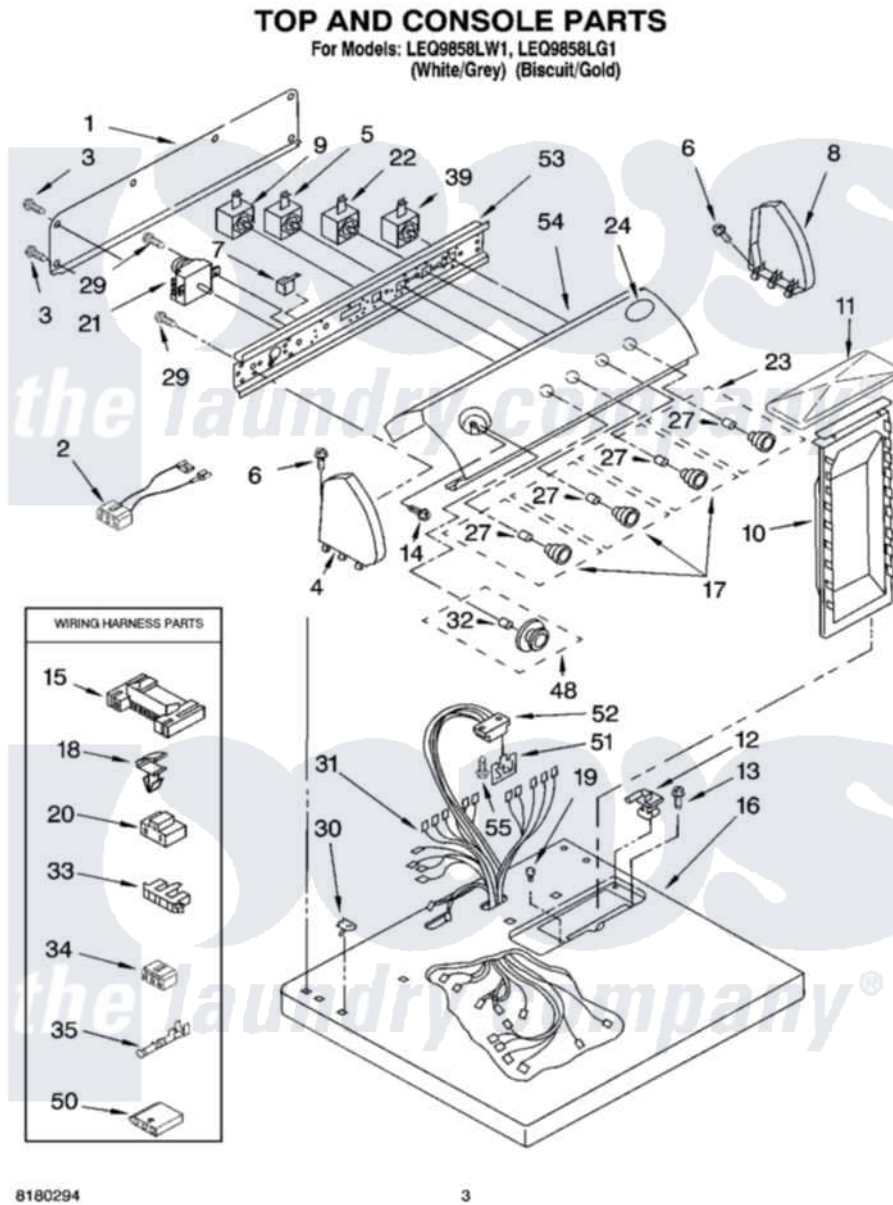

Whirlpool LEQ9858LG1 02 - TOP AND CONSOLE PARTS OPTIONAL PARTS (NOT INCLUDED)

Whirlpool [Residential Whirlpool LEQ9858LG1 Dryer Parts](#) Parts Diagram 02 - TOP AND CONSOLE PARTS OPTIONAL PARTS (NOT INCLUDED)

[Click on the part number to view part](#)

Item	Original Part Number	Replaced By	Status	Part Description
1	8274261			Do-It-Yourself Repair Manuals
2	3401695			Wire, Jumper Buzzer
3	693995			Screw, Hex Head
4	8271365	279962		Endcap
"	8271368	279965		Endcap
5	3405154			Switch Rotary
6	388326			Screw, 8-18 X 1.25
7	694419			Mini-Buzzer
8	8271359	279962		Endcap
"	8271362	279965		Endcap
9	8528330			Switch, Temperature
10	349639			HAndle And Lint Screen Assembly
11	8283378			Cover, Lint Screen
"	8283380			Cover, Lint Screen