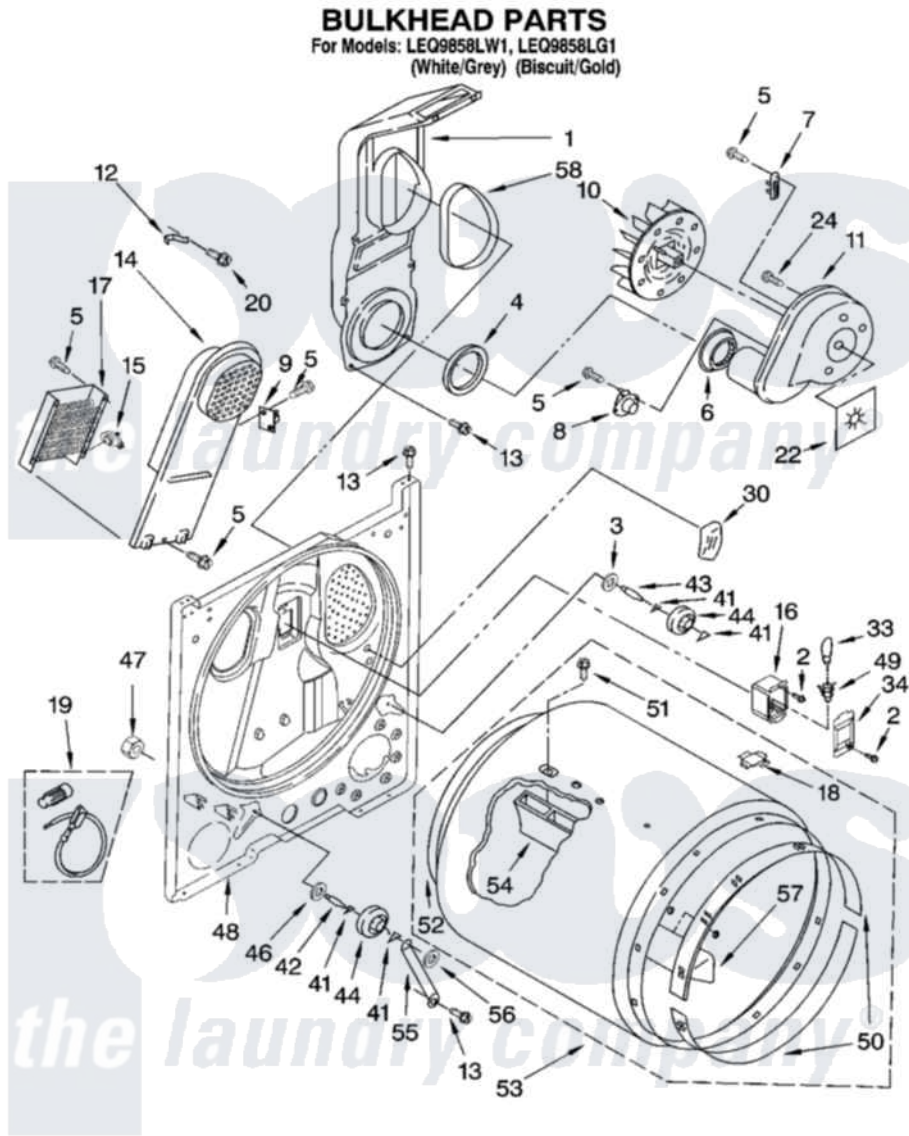

# Whirlpool LEQ9858LG1 03 - BULKHEAD PARTS

8180294

5

Whirlpool [Residential Whirlpool LEQ9858LG1 Dryer Parts](#) Parts Diagram 03 - BULKHEAD PARTS  
Click on the part number to view part

Item	Original Part Number	Replaced By	Status	Part Description
1	<a href="#">348368</a>			Lint Chute Assembly
2	487909	<a href="#">488729</a>		Screw
3	<a href="#">3388703</a>			Washer, Support
4	<a href="#">347139</a>			Seal, Lint Chute
5	<a href="#">90767</a>			Screw, 8A X 3/8 HeX Washer Head Tapping
6	<a href="#">696302</a>			Shield, Exhaust
7	<a href="#">3392519</a>			Thermal Limiter
8	<a href="#">8318268</a>			Thermostat, Internal-Bias
9	3977393	<a href="#">279816</a>		Cutoff-Tml
10	<a href="#">694089</a>			Wheel, Blower
11	8557384	<a href="#">8577230</a>		Housing, Blower
12	3398161			CLIP
13	343641	<a href="#">681414</a>		Screw, 10AB X 1/2
14	<a href="#">8541818</a>			Box, Heater
15	<a href="#">3977767</a>			Thermostat, High Limit 250 F
16	<a href="#">3977373</a>			Bracket, Drum Light