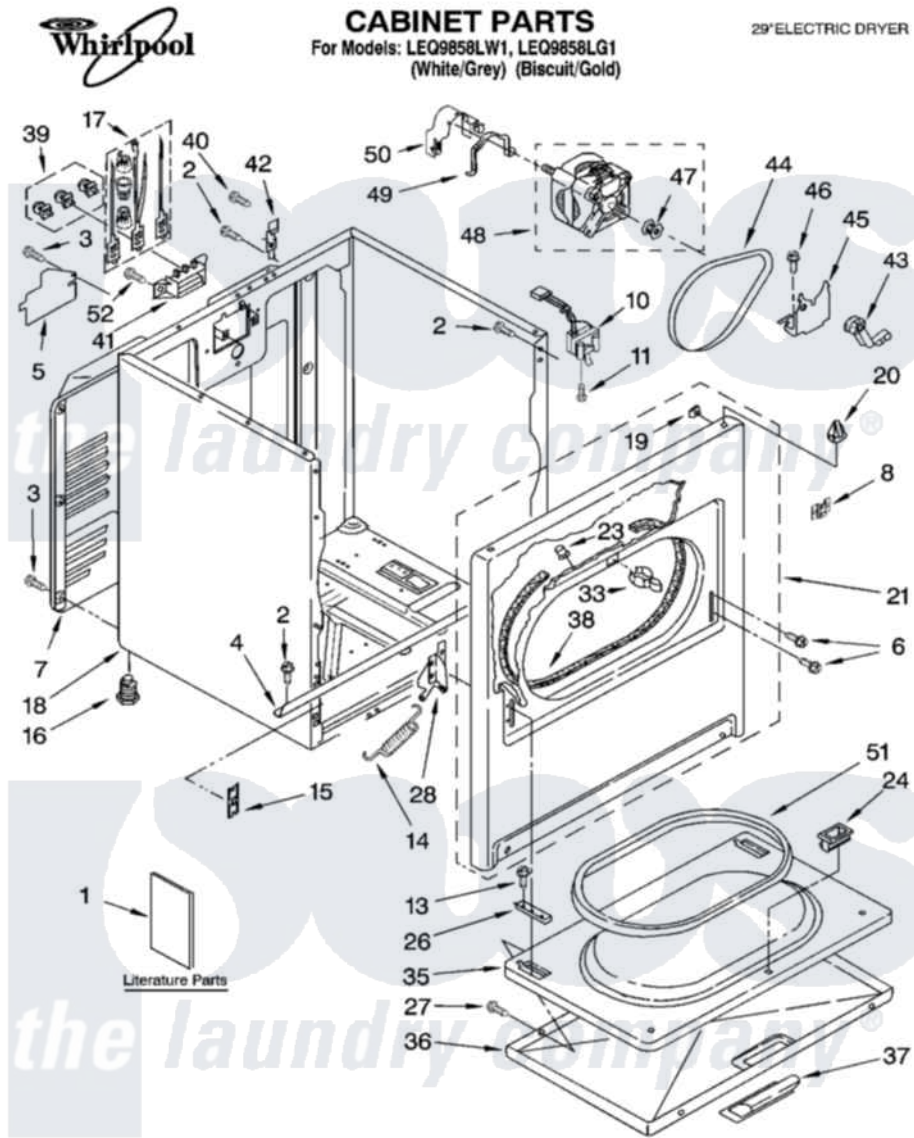

Whirlpool LEQ9858LW1 01 - CABINET PARTS

03-04 Litho in U.S.A. (djc)

1

Part No. 8180294

Whirlpool Residential Whirlpool LEQ9858LW1 Dryer Parts Parts Diagram 01 - CABINET PARTS

Click on the part number to view part

Item	Original Part Number	Replaced By	Status	Part Description
1	LIT8535829		Not Available	Literature Parts (Instructions, Installation)
"	LIT8535823		Not Available	Literature Parts (Sheet, Cycle Feature (For Model LEQ5000KW1))
"	LIT8522243		Not Available	Literature Parts (Guide, Use & Care)
"	LIT3406661		Not Available	Literature Parts (Wiring Diagram)
"	N/A		Not Available	Following May Be Purchased DO-IT-YOURSELF REPAIR MANUALS
"	LIT677818	677818L		Diy
2	343641	681414		Screw, 10AB X 1/2
3	693995			Screw, Hex Head
4	8541400			Bracket, Cabinet
5	3396795			Cover, Terminal Block
6	342043	486146		Screw
7	3396805	280043		Panel-Rear