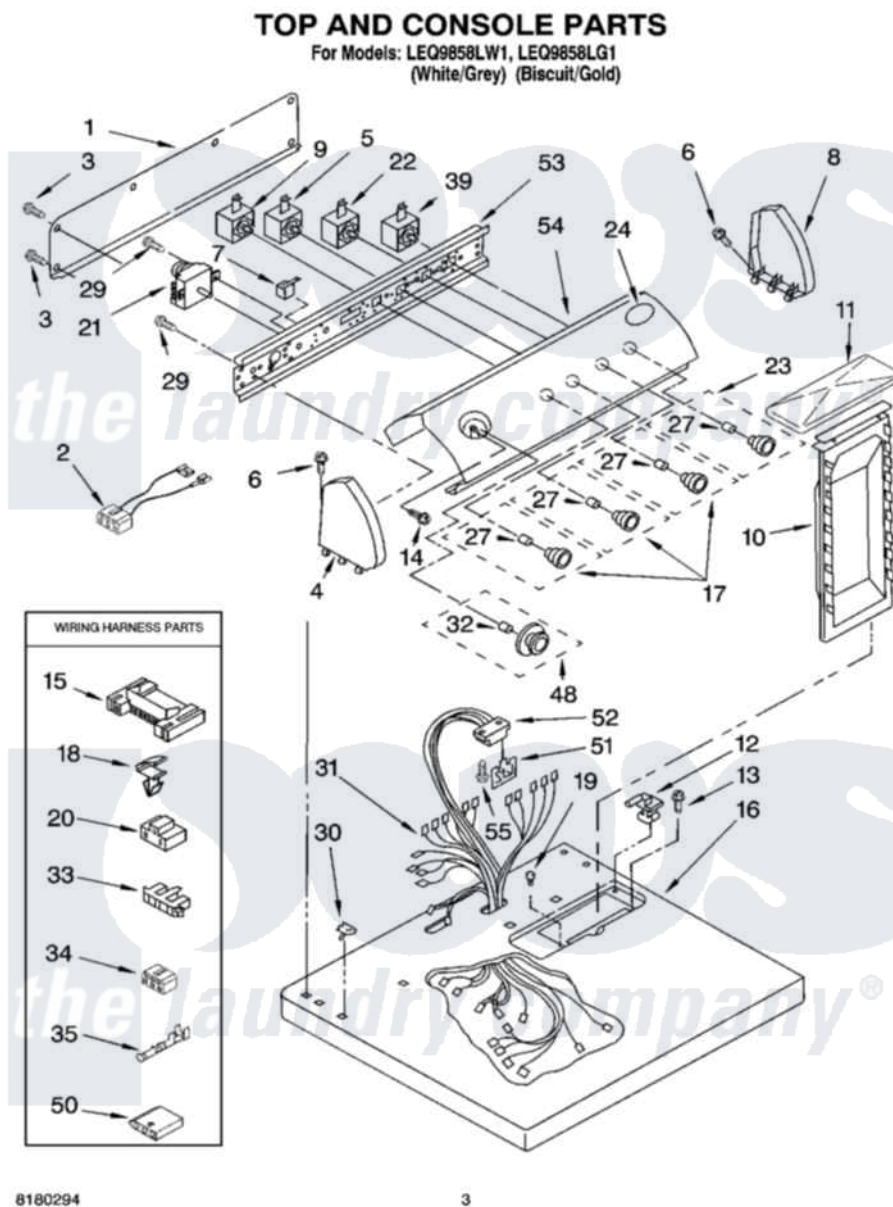

# Whirlpool LEQ9858LW1 02 - TOP AND CONSOLE PARTS OPTIONAL PARTS (NOT INCLUDED)

Whirlpool [Residential Whirlpool LEQ9858LW1 Dryer Parts](#) Parts Diagram 02 - TOP AND CONSOLE PARTS OPTIONAL PARTS (NOT INCLUDED)  
Click on the part number to view part

Item	Original Part Number	Replaced By	Status	Part Description
1	<a href="#">8274261</a>			Do-It-Yourself Repair Manuals
2	<a href="#">3401695</a>			Wire, Jumper Buzzer
3	<a href="#">693995</a>			Screw, Hex Head
4	8271365	<a href="#">279962</a>		Endcap
"	8271368	<a href="#">279965</a>		Endcap
5	<a href="#">3405154</a>			Switch Rotary
6	<a href="#">388326</a>			Screw, 8-18 X 1.25
7	<a href="#">694419</a>			Mini-Buzzer
8	8271359	<a href="#">279962</a>		Endcap
"	8271362	<a href="#">279965</a>		Endcap
9	<a href="#">8528330</a>			Switch, Temperature
10	<a href="#">349639</a>			HAndle And Lint Screen Assembly
11	<a href="#">8283378</a>			Cover, Lint Screen
"	<a href="#">8283380</a>			Cover, Lint Screen