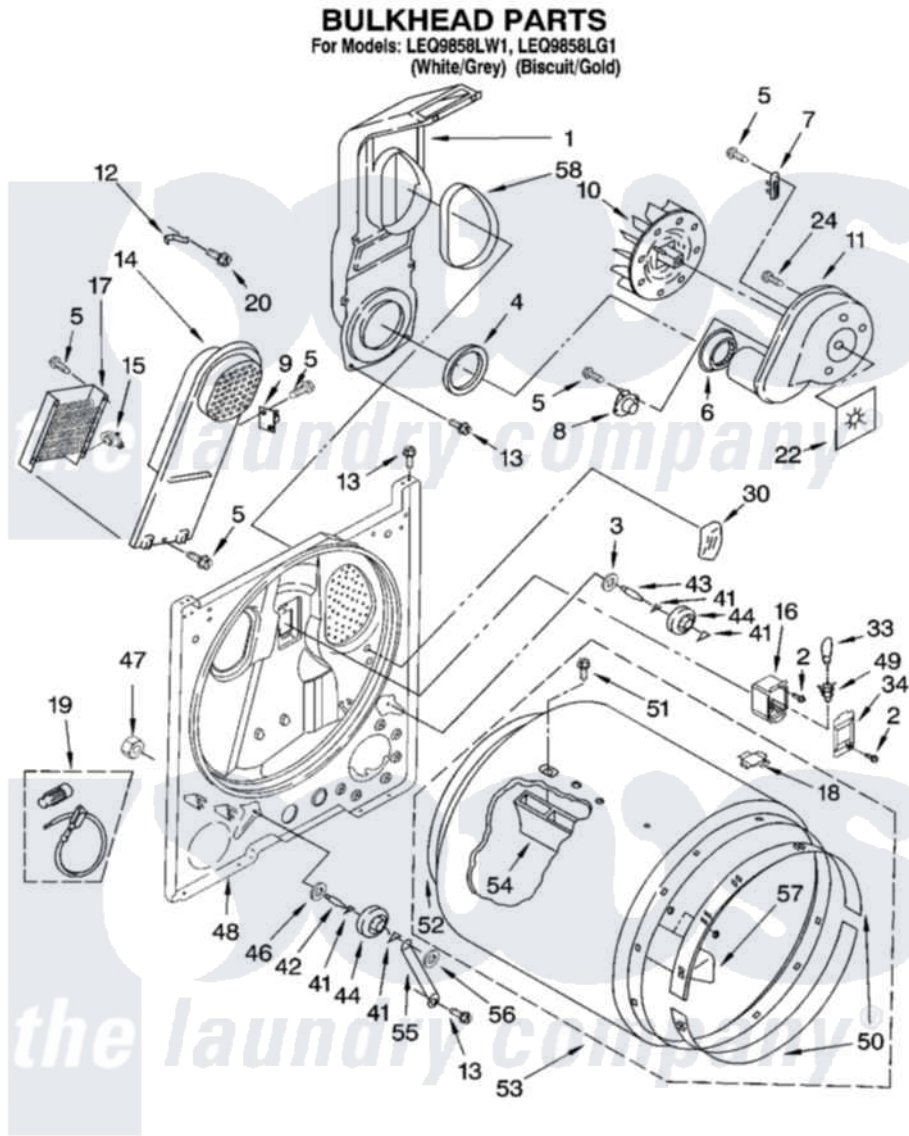

Whirlpool LEQ9858LW1 03 - BULKHEAD PARTS

8180294

5

Whirlpool [Residential Whirlpool LEQ9858LW1 Dryer Parts](#) Parts Diagram 03 - BULKHEAD PARTS
Click on the part number to view part

Item	Original Part Number	Replaced By	Status	Part Description
1	348368			Lint Chute Assembly
2	487909	488729		Screw
3	3388703			Washer, Support
4	347139			Seal, Lint Chute
5	90767			Screw, 8A X 3/8 HeX Washer Head Tapping
6	696302			Shield, Exhaust
7	3392519			Thermal Limiter
8	8318268			Thermostat, Internal-Bias
9	3977393	279816		Cutoff-Tml
10	694089			Wheel, Blower
11	8557384	8577230		Housing, Blower
12	3398161			CLIP
13	343641	681414		Screw, 10AB X 1/2
14	8541818			Box, Heater
15	3977767			Thermostat, High Limit 250 F
16	3977373			Bracket, Drum Light

17	3403585	279838	Element
18	8066086		Plug, Drum Hole
19	279457		Wire Kit, Terminal
20	489463		Screw, 8-18 X 1/16
22	3394196		Seal, Blower Shaft
24	3390647	488729	Screw
30	3976479	279366	Electrode
33	3406124	22002263	Lamp
34	3402841	8532165	Lens, Drum Light
41	690997		Washer, Thrust
42	3399506	W10359270	Shaft, Drum Roller Threads
43	3399507	W10359269	Shaft, Drum Roller Threads
44	3397588	349241T	Support
46	348197		Washer, Support
47	3359452		Nut, Lock
48	3403414		Bulkhead
49	3403634	W10136369	Socket, Drum Light Assembly
50	692526	279441	BeaRng-Rng
51	97787	W10109200	Screw, Baffle Mounting
52	3406130	279857	Seal
53	695587		Drum Assembly
54	692490		Baffle, Drum
55	3976434		Bracket, Support Shaft
56	90296		Nut, Push On
57	3403636		Baffle, Drum
58	339956		Seal, Air Duct To Bulkhead