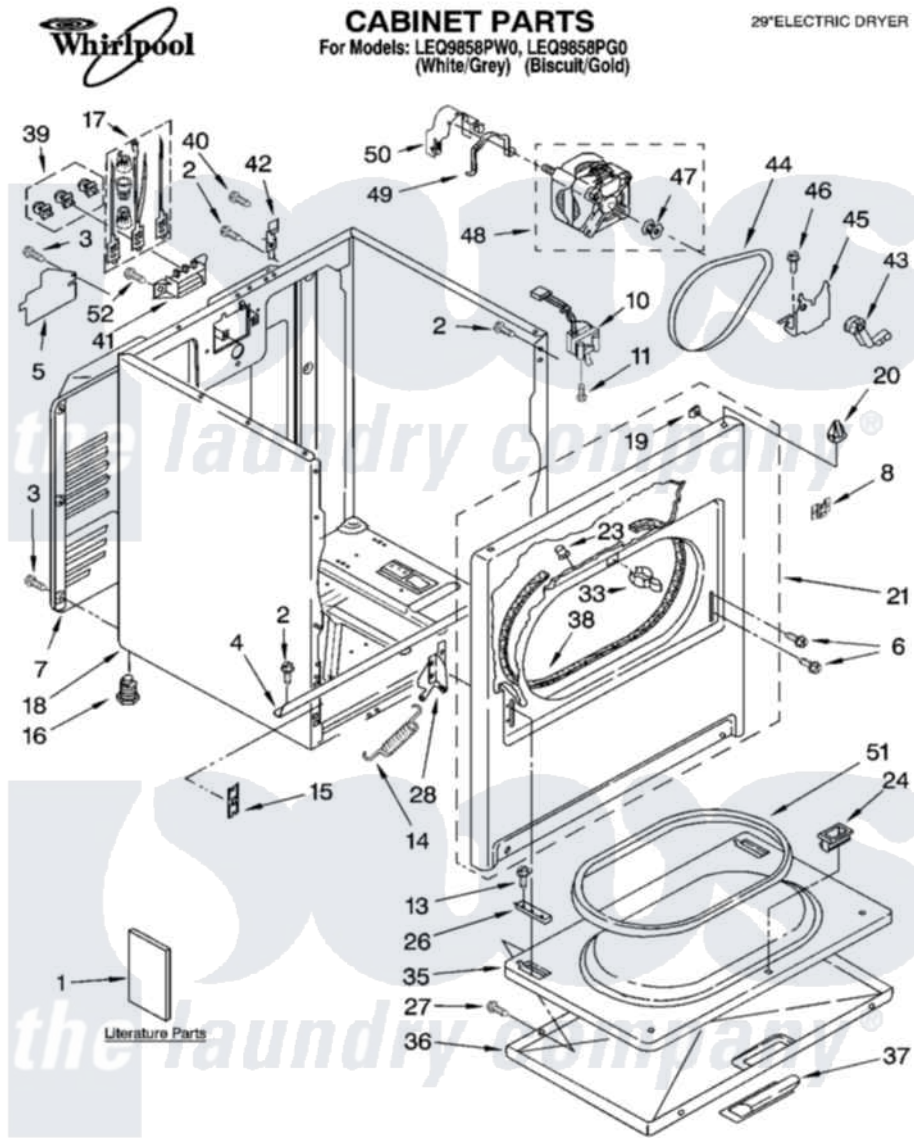

Whirlpool LEQ9858PG0 01 - CABINET PARTS

04-04 Litho in U.S.A. (djc)

1

Part No. 8180371

Whirlpool Residential Whirlpool LEQ9858PG0 Dryer Parts Parts Diagram 01 - CABINET PARTS

[Click on the part number to view part](#)

| Item | Original Part Number | Replaced By | Status | Part Description |
|------|-------------------------|---------------------------|---------------|--|
| 1 | LIT8535829 | | Not Available | Literature Parts (Instructions, Installation) |
| " | LIT8533770 | | Not Available | Literature Parts (Sheet, Cycle Feature) |
| " | LIT8522243 | | Not Available | Literature Parts (Guide, Use & Care) |
| " | LIT3406661 | | Not Available | Literature Parts (Wiring Diagram) |
| " | N/A | | Not Available | Following May Be Purchased DO-IT-YOURSELF REPAIR MANUALS |
| " | LIT677818 | 677818L | | Diy |
| 2 | 343641 | 681414 | | Screw, 10AB X 1/2 |
| 3 | 693995 | | | Screw, Hex Head |
| 4 | 8541400 | | | Bracket, Cabinet |
| 5 | 3396795 | | | Cover, Terminal Block |
| 6 | 342043 | 486146 | | Screw |
| 7 | 3396805 | 280043 | | Panel-Rear |
| 8 | 8546676 | W10041960 | | Spring, Door |