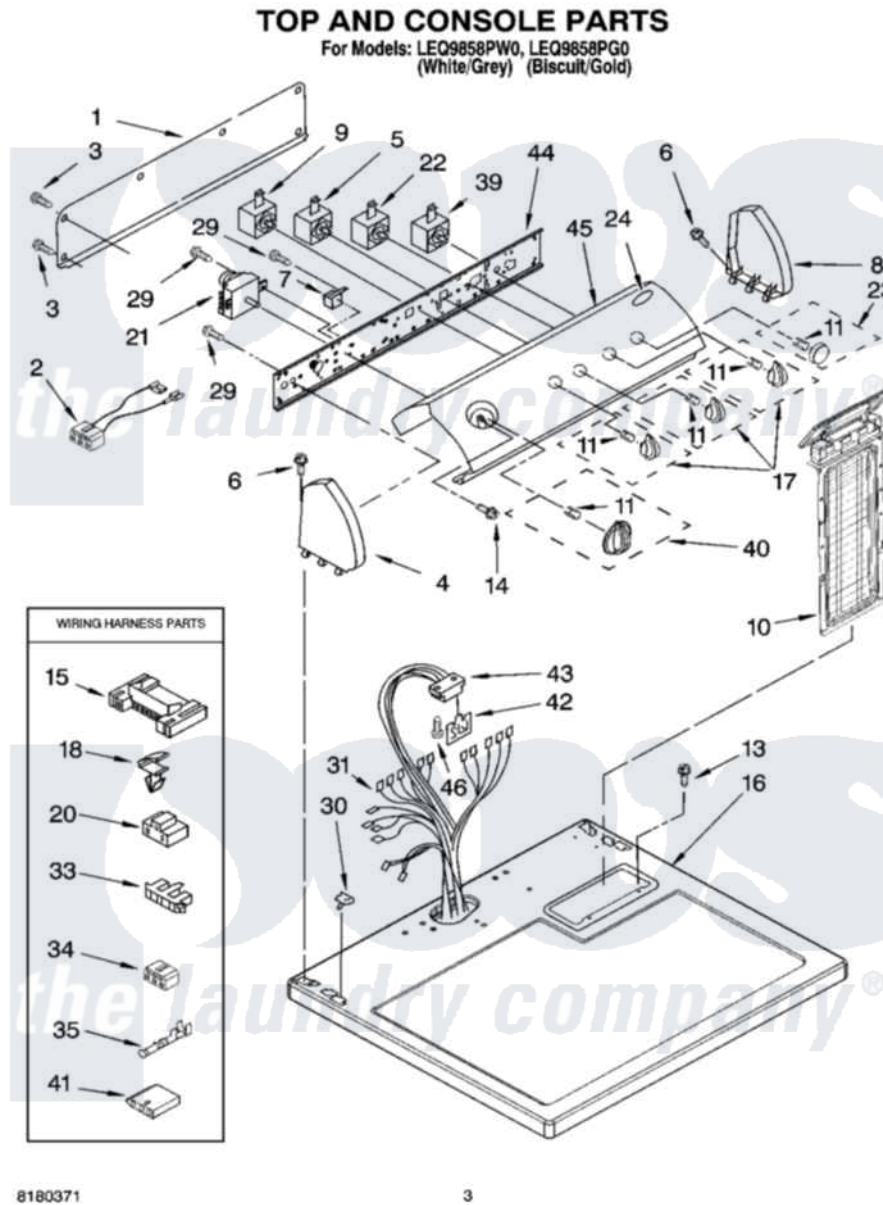

Whirlpool LEQ9858PG0 02 - TOP AND CONSOLE PARTS OPTIONAL PARTS (NOT INCLUDED)

Whirlpool [Residential Whirlpool LEQ9858PG0 Dryer Parts](#) Parts Diagram 02 - TOP AND CONSOLE PARTS OPTIONAL PARTS (NOT INCLUDED)
Click on the part number to view part

Item	Original Part Number	Replaced By	Status	Part Description
1	8274261			Do-It-Yourself Repair Manuals
2	3401695			Wire, Jumper Buzzer
3	693995			Screw, Hex Head
4	8271365	279962		Endcap
"	8271368	279965		Endcap
5	3405154			Switch Rotary
6	388326			Screw, 8-18 X 1.25
7	694419			Mini-Buzzer
8	8271359	279962		Endcap
"	8271362	279965		Endcap
9	8528330			Switch, Temperature
10	8557857			Screen, Lint
"	8557858			Screen, Lint
11	8536939			Clip, Knob
13	688082	487240		Screw, For Mtg. Service

13	000903	407440	Capacitor
14	3400859		Screw, Grounding
15	3395683		Receptacle, Multi-Terminal
16	8557930	8563985	Top
"	8557931	8563986	Top
17	8544937		Knob, Control
"	8544938		Knob, Control
18	3394427		Clip-Harness
20	3401144		Connector
21	3406725		Timer Assembly
22	3405152		Switch, Wrinkle Shield
23	8544941		Knob, Push-To-Start
"	8544942		Knob, Push-To-Start
24	3400985		Medallion
29	3390646	W10139210	Screw, 8-18 X 5/16
30	357213		Nut, Push-In
31	8299889	8576506	Harness, Wiring
33	3397269		Connector, Timer
34	3347243		Block, Disconnect
35	94614		Terminal
39	3398094		Switch, Push To Start
40	8544957		Timer Knob Assembly
"	8544958		Timer Knob Assembly
41	3936144		Do-It-Yourself Repair Manuals
42	3390537	8558178	Control, Electronic
43	3391885		Connector, Edge
44	8544895		Bracket, Control
45	8545992		Panel, Control
"	8545993		Panel, Control
46	343641	681414	Screw, 10AB X 1/2
"	N/A		Not Available
"	279948	4392065	Kit, Dryer Repair
"	3406839		Dry Rack Assembly
"	8522199		Accessory Parts
"	72017		Paint, Touch-Up
"	4392899		Paint, Touch-Up
"	350930		Paint, Pressurized Spray B
"	4392901		Paint, Pressurized Spray
"	350938		Paint, Pressurized Spray B
"	799344		Paint, Touch-Up)
"	4392900		Paint, Bulk)