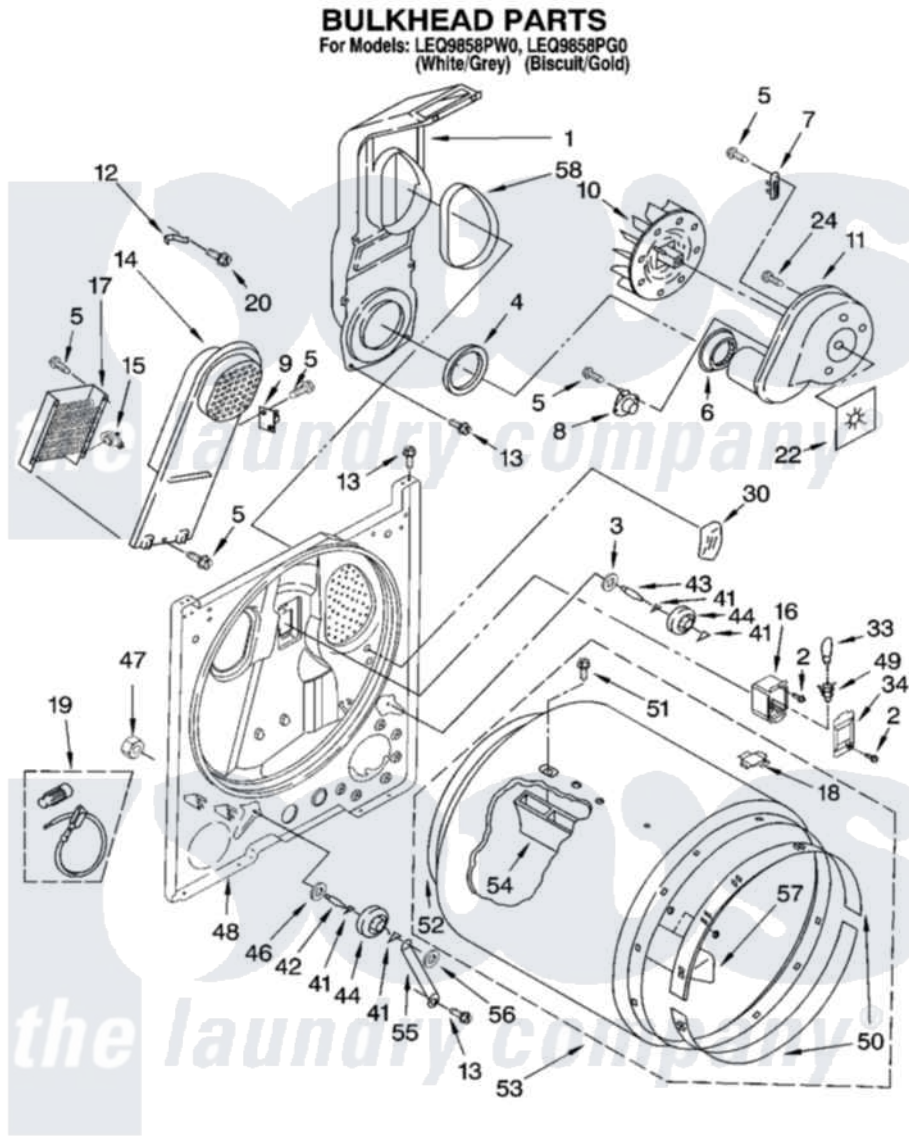

Whirlpool LEQ9858PG0 03 - BULKHEAD PARTS

8180371

5

Whirlpool [Residential Whirlpool LEQ9858PG0 Dryer Parts](#) Parts Diagram 03 - BULKHEAD PARTS
Click on the part number to view part

Item	Original Part Number	Replaced By	Status	Part Description
1	348368			Lint Chute Assembly
2	487909	488729		Screw
3	3388703			Washer, Support
4	347139			Seal, Lint Chute
5	90767			Screw, 8A X 3/8 HeX Washer Head Tapping
6	696302			Shield, Exhaust
7	3392519			Thermal Limiter
8	8318268			Thermostat, Internal-Bias
9	3977393	279816		Cutoff-Tml
10	694089			Wheel, Blower
11	8557384	8577230		Housing, Blower
12	3398161			CLIP
13	343641	681414		Screw, 10AB X 1/2
14	8541818			Box, Heater
15	3977767			Thermostat, High Limit 250 F
16	3977373			Bracket, Drum Light

17	3403585	279838	Element
18	8066086		Plug, Drum Hole
19	279457		Wire Kit, Terminal
20	489463		Screw, 8-18 X 1/16
22	3394196		Seal, Blower Shaft
24	3390647	488729	Screw
30	3976479	279366	Electrode
33	3406124	22002263	Lamp
34	3402841	8532165	Lens, Drum Light
41	690997		Washer, Thrust
42	3399506	W10359270	Shaft, Drum Roller Threads
43	3399507	W10359269	Shaft, Drum Roller Threads
44	3397588	349241T	Support
46	348197		Washer, Support
47	3359452		Nut, Lock
48	3403414		Bulkhead
49	3403634	W10136369	Socket, Drum Light Assembly
50	692526	279441	BeaRng-Rng
51	97787	W10109200	Screw, Baffle Mounting
52	3406130	279857	Seal
53	695587		Drum Assembly
54	692490		Baffle, Drum
55	3976434		Bracket, Support Shaft
56	90296		Nut, Push On
57	3403636		Baffle, Drum
58	339956		Seal, Air Duct To Bulkhead