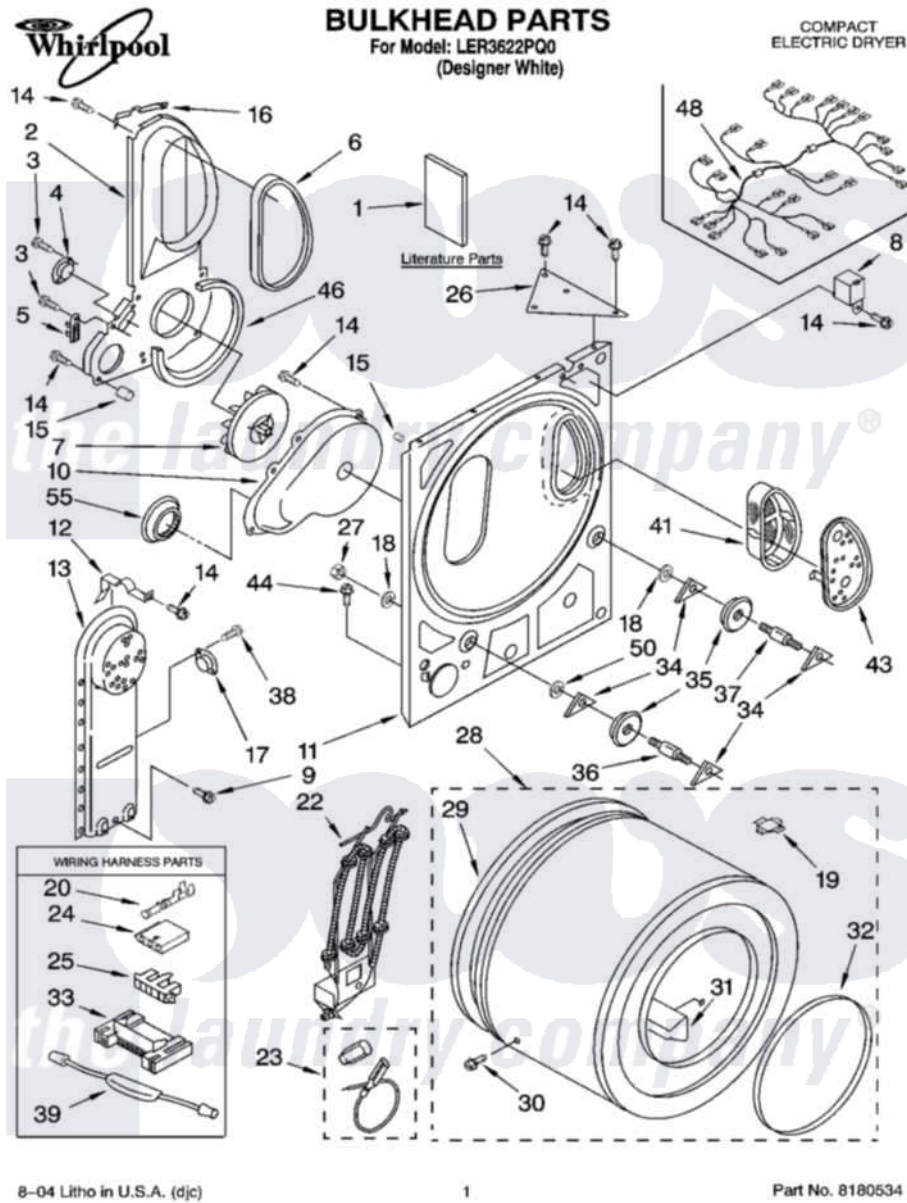

# Whirlpool LER3622PQ0 01 - BULKHEAD PARTS

8-04 Litho in U.S.A. (djc)

1

Part No. 8180534

Whirlpool [Residential Whirlpool LER3622PQ0 Dryer Parts](#) Parts Diagram 01 - BULKHEAD PARTS  
 Click on the part number to view part

Item	Original Part Number	Replaced By	Status	Part Description
1	8562114		Not Available	Use & Care Guide
"	9830513		Not Available	Label, Operating Instructions
"	9831749		Not Available	Label, Wiring Diagram
2	<a href="#">696545</a>			Air Duct Assembly
3	3390646	<a href="#">W10139210</a>		Screw, 8-18 X 5/16
4	<a href="#">3398128</a>			Thermostat, Internal Bias
5	<a href="#">3399849</a>			Fuse, Thermal
6	<a href="#">339956</a>			Seal, Air Duct To Bulkhead
7	<a href="#">696426</a>			Wheel, Blower
8	<a href="#">694419</a>			Mini-Buzzer
9	<a href="#">489463</a>			Screw, 8-18 X 1/16
10	<a href="#">696419</a>			Scroll, Fan
11	695931	<a href="#">279848</a>		Bulkhead
12	3398161			CLIP
13	<a href="#">3401380</a>			Box, Heater
14	343641	<a href="#">681414</a>		Screw, 10AB X 1/2