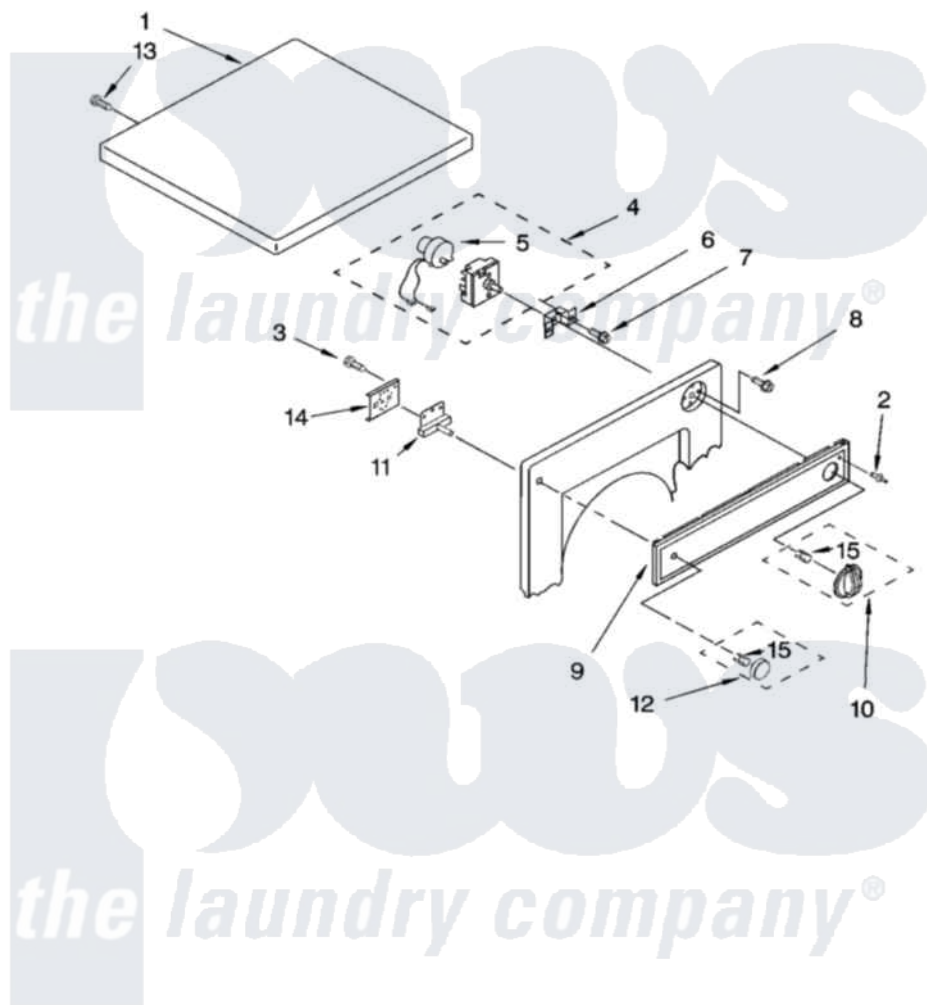

Whirlpool LER3622PQ0 03 - TOP AND CONSOLE PARTS, OPTIONAL PARTS (NOT INCLUDED)

TOP AND CONSOLE PARTS

For Model: LER3622PQ0
(Designer White)

8180534

5

Whirlpool [Residential Whirlpool LER3622PQ0 Dryer Parts](#) Parts Diagram 03 - TOP AND CONSOLE PARTS, OPTIONAL PARTS (NOT INCLUDED)
Click on the part number to view part

Item	Original Part Number	Replaced By	Status	Part Description
1	345703			Top
2	307563	311928		Rivet, Plastic
3	3390631			Screw, 10-16 X 3/8
4	8563882			Timer, 60 Hz
5	BLANK		Not Available	(Timer Motor Not Serviceable)
6	348171			Bracket, Timer
7	311865	486579		Screw
8	3390646	W10139210		Screw, 8-18 X 5/16
9	8562102			Panel, Control
10	8544955			Timer Knob Assembly
11	3977456			Switch, Push-To-Start
12	8544939			Knob, Push-To-Start
13	343641	681414		Screw, 10AB X 1/2
14	3406860			Bracket, Front Panel
15	8536939			Clip, Knob