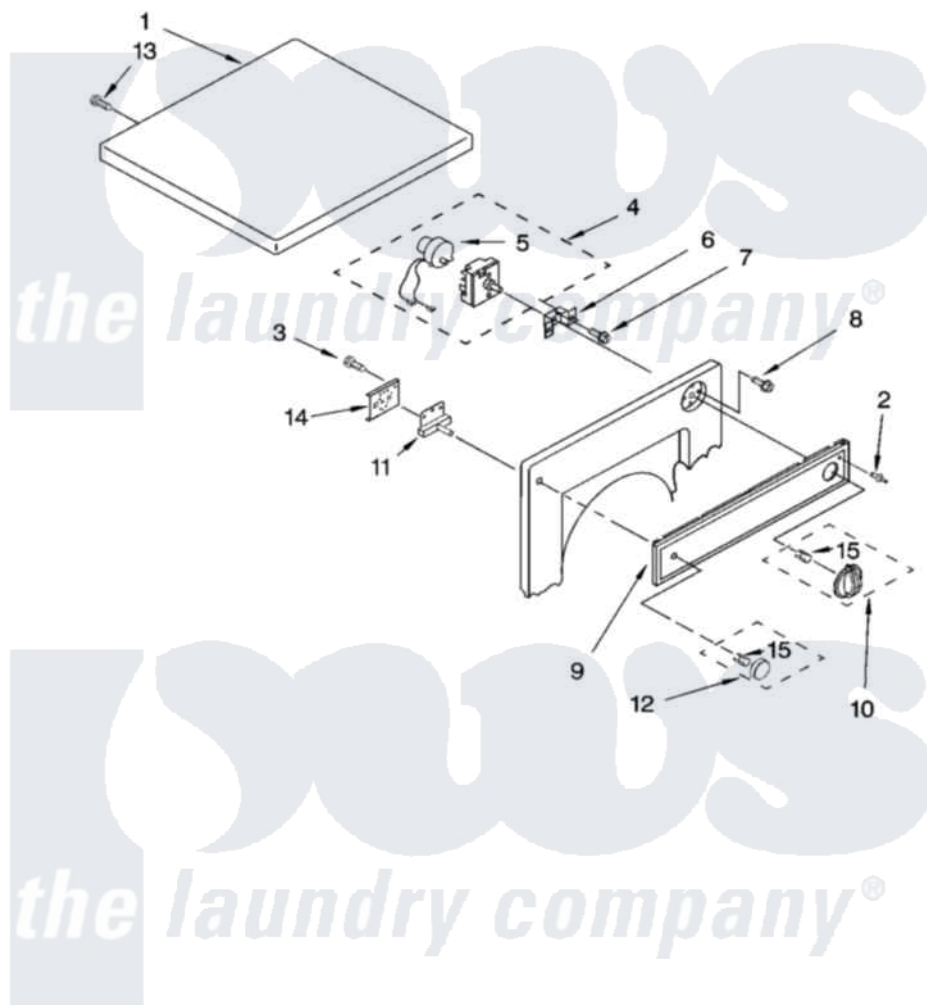

Whirlpool LER3622PQ1 03 - TOP AND CONSOLE PARTS, OPTIONAL PARTS (NOT INCLUDED)

TOP AND CONSOLE PARTS

For Model: LER3622PQ1  
(Designer White)

8180578

5

Whirlpool [Residential Whirlpool LER3622PQ1 Dryer Parts](#) Parts Diagram 03 - TOP AND CONSOLE PARTS, OPTIONAL PARTS (NOT INCLUDED)  
Click on the part number to view part

Item	Original Part Number	Replaced By	Status	Part Description
1	<a href="#">345703</a>			Top
2	307563	<a href="#">311928</a>		Rivet, Plastic
3	<a href="#">3390631</a>			Screw, 10-16 X 3/8
4	<a href="#">8563882</a>			Timer, 60 Hz
5	BLANK		Not Available	(Timer Motor Not Serviceable)
6	<a href="#">348171</a>			Bracket, Timer
7	311865	<a href="#">486579</a>		Screw
8	3390646	<a href="#">W10139210</a>		Screw, 8-18 X 5/16
9	<a href="#">8562102</a>			Panel, Control
10	<a href="#">8544955</a>			Timer Knob Assembly
11	<a href="#">3977456</a>			Switch, Push-To-Start
12	<a href="#">8544939</a>			Knob, Push-To-Start
13	343641	<a href="#">681414</a>		Screw, 10AB X 1/2
14	<a href="#">3406860</a>			Bracket, Front Panel
15	<a href="#">8536939</a>			Clip, Knob