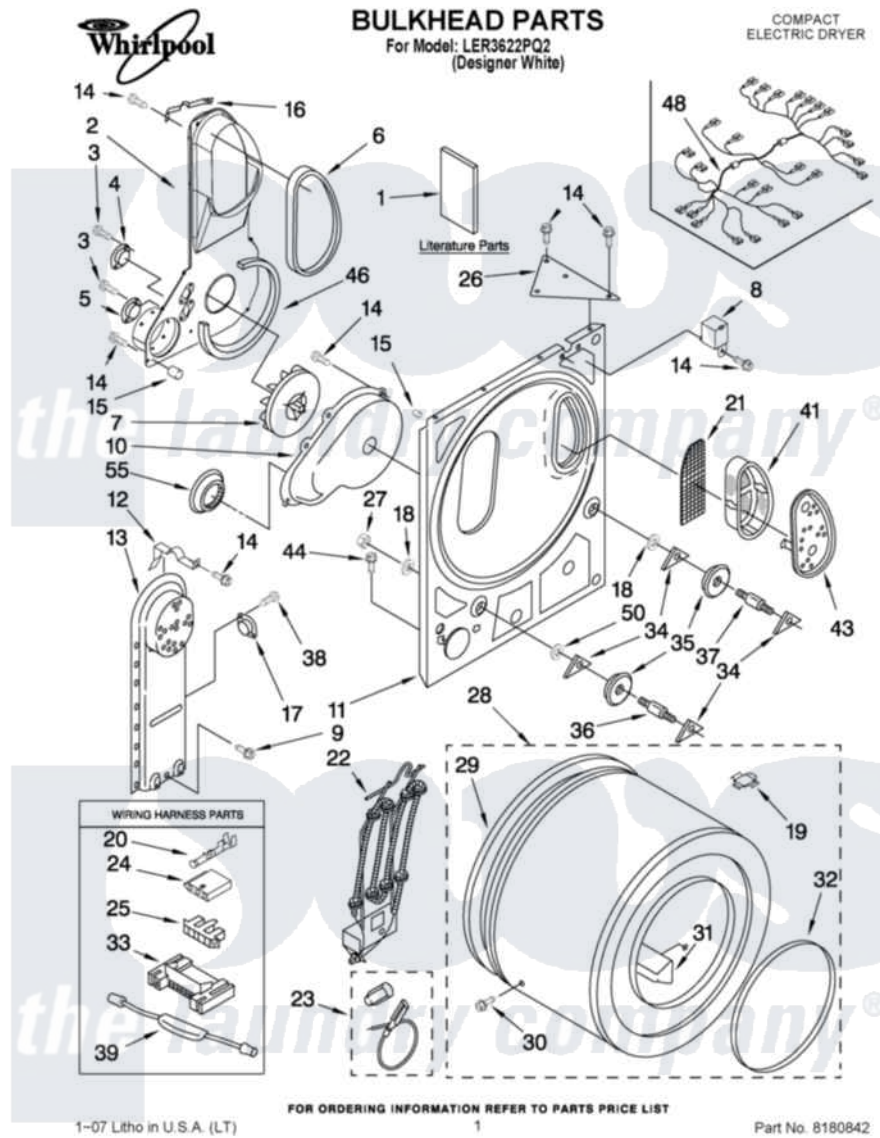

Whirlpool LER3622PQ2 01 - BULKHEAD PARTS

Whirlpool [Residential Whirlpool LER3622PQ2 Dryer Parts](#) Parts Diagram 01 - BULKHEAD PARTS
 Click on the part number to view part

Item	Original Part Number	Replaced By	Status	Part Description
1	8578199		Not Available	Use & Care Guide
"	9830513		Not Available	Label, Operating Instructions
"	8576827		Not Available	Label, Wiring Diagram
2	8566189			Air Duct Assembly
3	3390646	W10139210		Screw, 8-18 X 5/16
4	3398128			Thermostat, Internal Bias
5	8572767			Thermal Limiter 195 F
6	339956			Seal, Air Duct To Bulkhead
7	696426			Wheel, Blower
8	694419			Mini-Buzzer
9	489463			Screw, 8-18 X 1/16
10	696419			Scroll, Fan
11	695931	279848		Bulkhead
12	3398161			CLIP
13	3401380			Box, Heater
14	343641	681414		Screw, 10AB X 1/2

15	359702	W10491983	Tip-Tines
16	9830393	345396	Clip, Air Duct To Bulkhead
17	3404154		Thermostat, Heater Box
18	348197		Washer, Support
19	8066086		Plug, Drum Hole
20	94614		Terminal
21	348378		Screen, Back-Up
22	3403586	279843	Element
23	279457		Wire Kit, Terminal
24	3936144		Do-It-Yourself Repair Manuals
25	3397269		Connector, Timer
26	345325		Gusset
27	3359452		Nut, Lock
28	695943	3391834	Drum
29	345648	279735	Seal
30	97787	W10109200	Screw, Baffle Mounting
31	685207		Baffle, Drum
32	3394508		Ring, Bearing
33	3395683		Receptacle, Multi-Terminal
34	690997		Washer, Thrust
35	3397590	349241T	Support
36	3399506	W10359270	Shaft, Drum Roller Threads
37	3399507	W10359269	Shaft, Drum Roller Threads
38	90767		Screw, 8A X 3/8 HeX Washer Head Tapping
39	3401077	279872	Resistor
41	8531964		Lint Screen
43	8531967		Cover, Lint Screen Outlet
44	342202	3390631	Screw, 10-16 X 3/8
46	8066094		Seal, Fan Scroll
48	8299821		Harness, Wiring
50	3388703		Washer, Support
55	696302		Shield, Exhaust