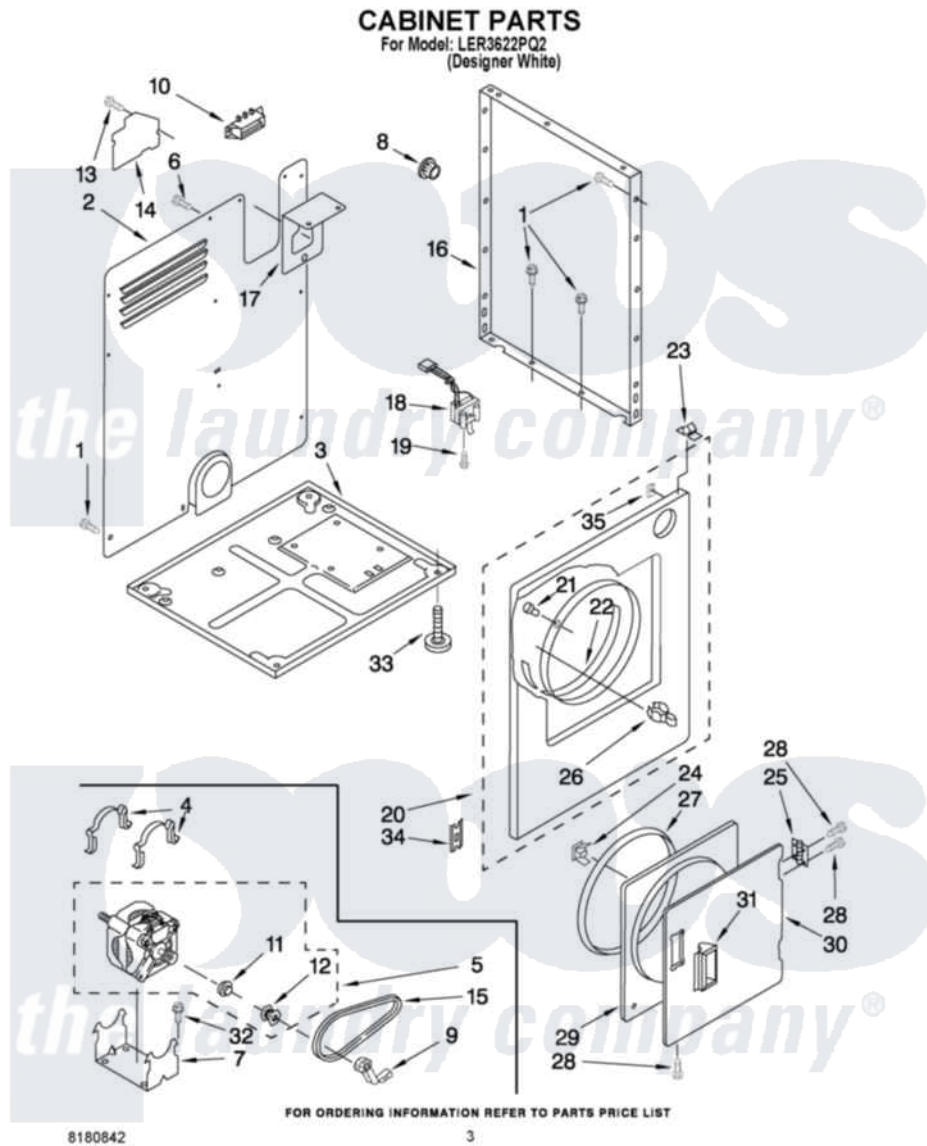

Whirlpool LER3622PQ2 02 - CABINET PARTS

Whirlpool Residential Whirlpool LER3622PQ2 Dryer Parts Parts Diagram 02 - CABINET PARTS
Click on the part number to view part

Item	Original Part Number	Replaced By	Status	Part Description
1	343641	681414		Screw, 10AB X 1/2
2	695201	280050		Relief-Strain
3	348726			Base Assembly
4	660658			Clamp, Motor Mounting 343481 685441
5	8538265	8539558		Motor-Drive
6	697776	4331106		Screw, No.10-32 X 7/16
7	696541			Bracket, Motor
8	8066084			Bushing, Snap
9	691366			Idler And Pulley Assembly
10	3397659			Block, Terminal
11	3393657			Restrainer, Belt
12	8066051			Pulley, Motor
13	3393008	308685		Side Trim)
14	3396795			Cover, Terminal Block
15	8066064	3394652		Belt, Drive
16	348705			Panel, Side

17	690259	279304	Block-Term
18	3406104	3406105	Door Switch Assembly
19	697773	3395530	Screw
20	693943	280044	Panel
21	8572767		Thermal Limiter 195 F
22	8066123	279264	Air Channel Box
23	345670		Lock, Top
24	3389441		Door Catch Assembly
25	348023		Hinge And Pin Assembly
26	696144	279570	Latch
27	3390734		Seal, Door
28	694091		Trim, Side Right Hand
29	695656	280077	Door
30	348205		Door, Front
31	8562104		Handle, Door
32	3390631		Screw, 10-16 X 3/8
33	233550		Foot
34	3394083		Clip, Front Panel
35	98234		Clip, U-Bend