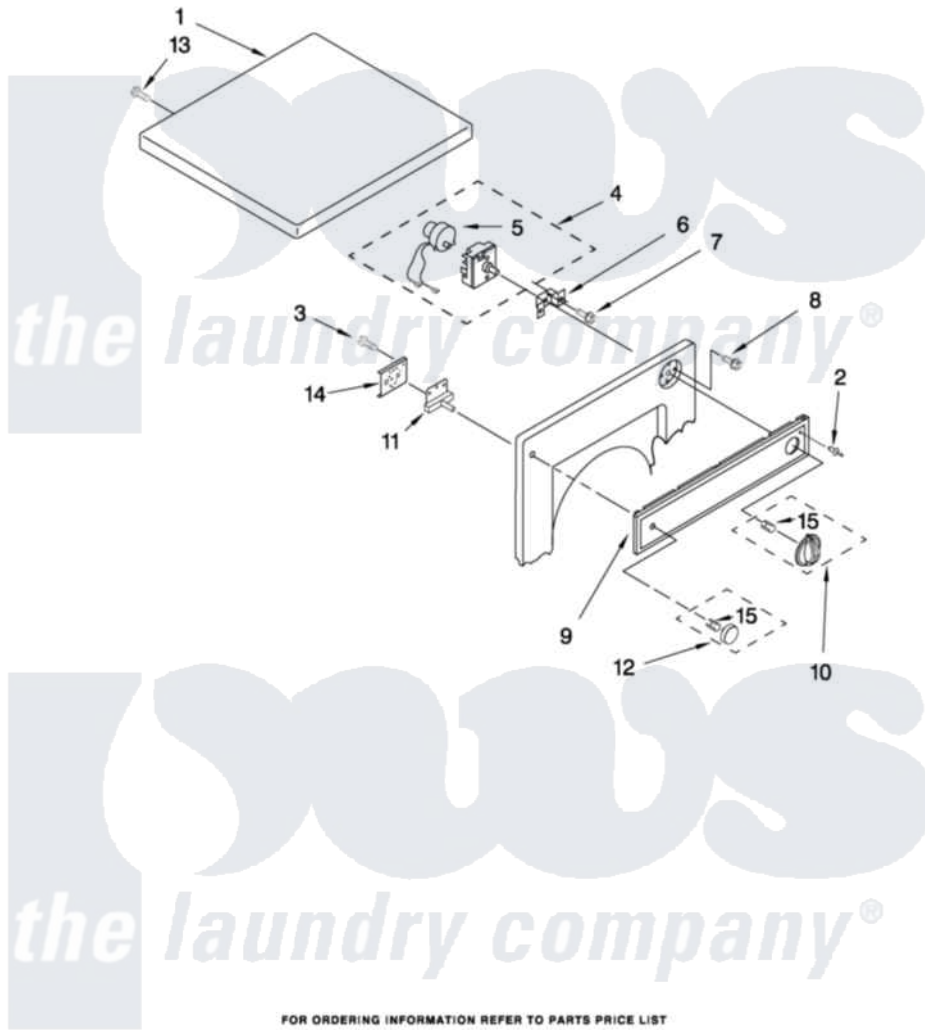

# Whirlpool LER3622PQ2 03 - TOP AND CONSOLE PARTS

## TOP AND CONSOLE PARTS

For Model: LER3622PQ2  
(Designer White)

8180842

5

FOR ORDERING INFORMATION REFER TO PARTS PRICE LIST

Whirlpool [Residential Whirlpool LER3622PQ2 Dryer Parts](#) Parts Diagram 03 - TOP AND CONSOLE PARTS  
Click on the part number to view part

Item	Original Part Number	Replaced By	Status	Part Description
1	<a href="#">345703</a>			Top
2	307563	<a href="#">311928</a>		Rivet, Plastic
3	<a href="#">3390631</a>			Screw, 10-16 X 3/8
4	<a href="#">8563882</a>			Timer, 60 Hz
5	N/P		Not Available	TIMER MOTOR (NOT SERVICEABLE)
6	<a href="#">348171</a>			Bracket, Timer
7	311865	<a href="#">486579</a>		Screw
8	3390646	<a href="#">W10139210</a>		Screw, 8-18 X 5/16
9	<a href="#">8562102</a>			Panel, Control
10	<a href="#">8544955</a>			Timer Knob Assembly
11	<a href="#">3977456</a>			Switch, Push-To-Start
12	<a href="#">8544939</a>			Knob, Push-To-Start
13	343641	<a href="#">681414</a>		Screw, 10AB X 1/2
14	<a href="#">3406860</a>			Bracket, Front Panel
15	<a href="#">8536939</a>			Clip, Knob