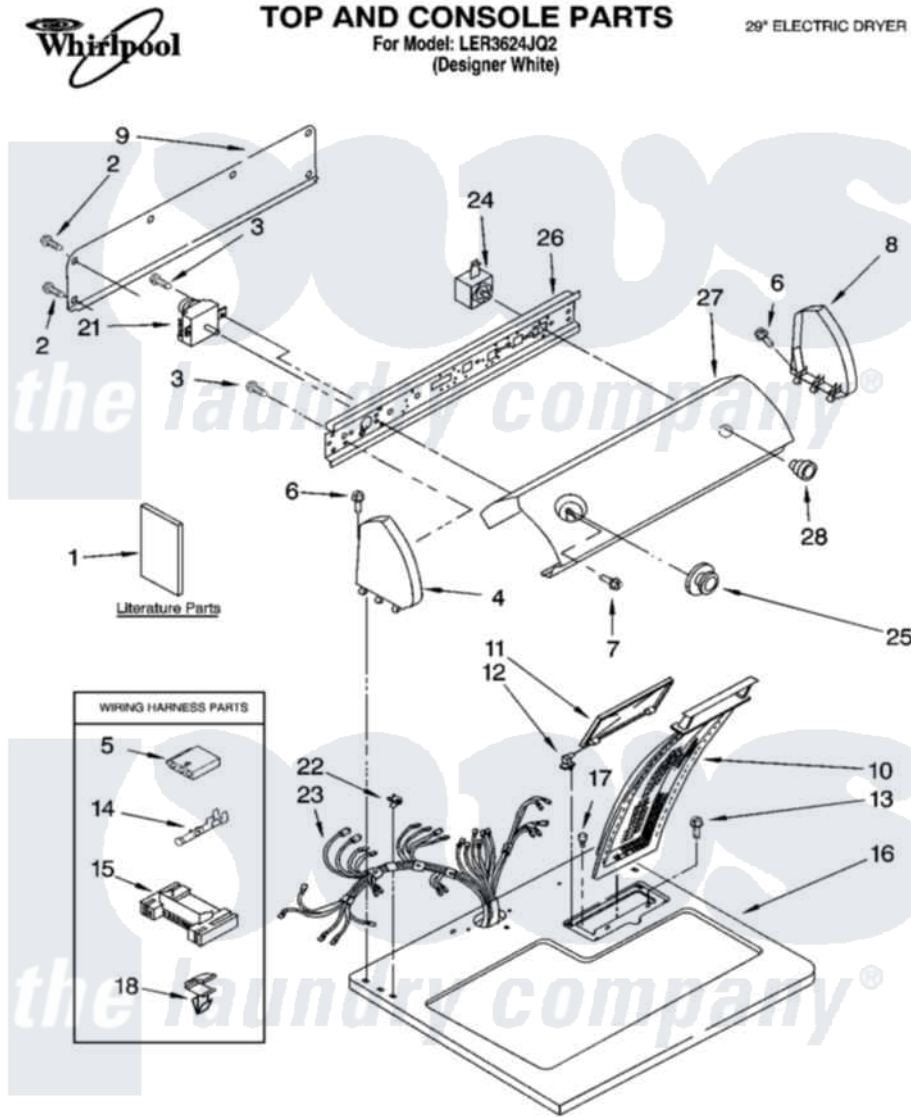

Whirlpool LER3624JQ2 01 - TOP AND CONSOLE PARTS OPTIONAL PARTS (NOT INCLUDED)

03-04 Litho in U.S.A (djc)

1

Part No. 8180296

Whirlpool [Residential Whirlpool LER3624JQ2 Dryer Parts](#) Parts Diagram 01 - TOP AND CONSOLE PARTS OPTIONAL PARTS (NOT INCLUDED)

[Click on the part number to view part](#)

Item	Original Part Number	Replaced By	Status	Part Description
1	LIT8522243		Not Available	Literature Parts (Guide, Use & Care)
"	LIT8522245		Not Available	Literature Parts (Sheet, Cycle Feature (For Model LEQ5000KQ1))
"	LIT8535829		Not Available	Literature Parts (Instructions, Installation)
"	LIT8528187		Not Available	Literature Parts (Wiring Diagram)
"	N/A		Not Available	Following May Be Purchased DO-IT-YOURSELF REPAIR MANUALS
"	LIT677818	677818L		Diy
2	693995			Screw, Hex Head
3	3390646	W10139210		Screw, 8-18 X 5/16
4	8271365	279962		Endcap
5	3936144			Do-It-Yourself Repair Manuals

6	388326		Screw, 8-18 X 1.25
7	3400859		Screw, Grounding
8	8271359	279962	Endcap
9	8274261		Do-It-Yourself Repair Manuals
10	339392		Screen, Lint
11	8283378		Cover, Lint Screen
12	3978605	W10044470	Hinge, RH
"	3978606		Hinge, Lint Lid
13	688983	487240	Screw, For Mtg. Service Capacitor
14	94614		Terminal
15	3395683		Receptacle, Multi-Terminal
16	8271390	8521918	Top
17	297535	17258	Bumper
18	3394427		Clip-Harness
21	8299774		Timer, 60 Hz
22	357213		Nut, Push-In
23	8299865	8576499	Harness, Wiring
24	3977456		Switch, Push-To-Start
25	8312687	3957754	Timer Knob Assembly
26	8271418		Bracket, Control
27	3977813		Panel, Control
28	8271341	3957804	Knob, Push-To-Start
"	N/A	Not Available	ACCESSORY PARTS
"	279948	4392065	Kit, Dryer Repair
"	8522199		Accessory Parts
"	689790		Dry Rack
"	72017		Paint, Touch-Up
"	350930		Paint, Pressurized Spray B
"	350938		Paint, Pressurized Spray B
"	799344		Paint, Touch-Up)