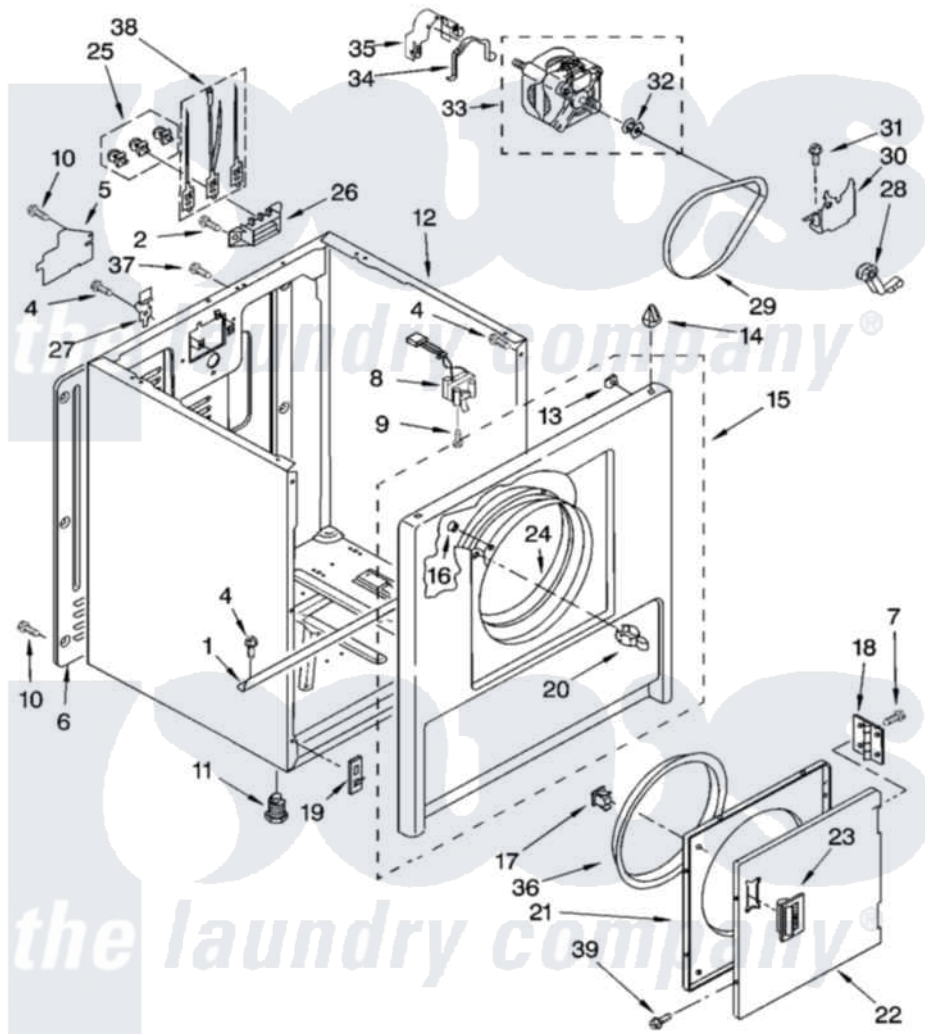

Whirlpool LER3624JQ2 02 - CABINET PARTS

CABINET PARTS

For Model: LER3624JQ2
(Designer White)

8180296

3

Whirlpool [Residential Whirlpool LER3624JQ2 Dryer Parts](#) Parts Diagram 02 - CABINET PARTS

[Click on the part number to view part](#)

Item	Original Part Number	Replaced By	Status	Part Description
1	8541400			Bracket, Cabinet
2	3393008	308685		Side Trim)
4	343641	681414		Screw, 10AB X 1/2
5	3396795			Cover, Terminal Block
6	3396807	280040		Panel-Rear
7	694091			Trim, Side Right Hand
8	3406102			Door Switch Assembly
9	697773	3395530		Screw
10	693995			Screw, Hex Head
11	3392100	49621		Feet-Leveling
12	8530603	8533643		Cabinet
13	98234			Clip, U-Bend
14	690363	18776		Lock, Front Top
15	693197	280062		Panel
16	685203	279220		Clip
17	3389441			Door Catch Assembly

18	348023	Hinge And Pin Assembly	
19	3394083	Clip, Front Panel	
20	696144	279570	Latch
21	695656	280077	Door
22	348205	Door, Front	
23	686711	Handle, Door	
24	8066123	279264	Air Channel Box
25	279393	Terminal Block Screw Kit	
26	3397659	Block, Terminal	
27	238088	8066217	Hinge, Top
28	691366	Idler And Pulley Assembly	
29	8066065	341241	Belt
30	348780	Base, Motor	
31	3400500	Bolt, 3405245 5/16-18 X 3/4	
32	3394341	W10299847	Pulley-Motor
33	8538262	279827	Motor-Drve
34	660658	Clamp, Motor Mounting 343481 685441	
35	3404162	Clamp, Motor	
36	3390734	Seal, Door	
37	697776	4331106	Screw, No.10-32 X 7/16
38	279318	Terminal Tinned And Brass Panel	
39	342055	488627	Screw