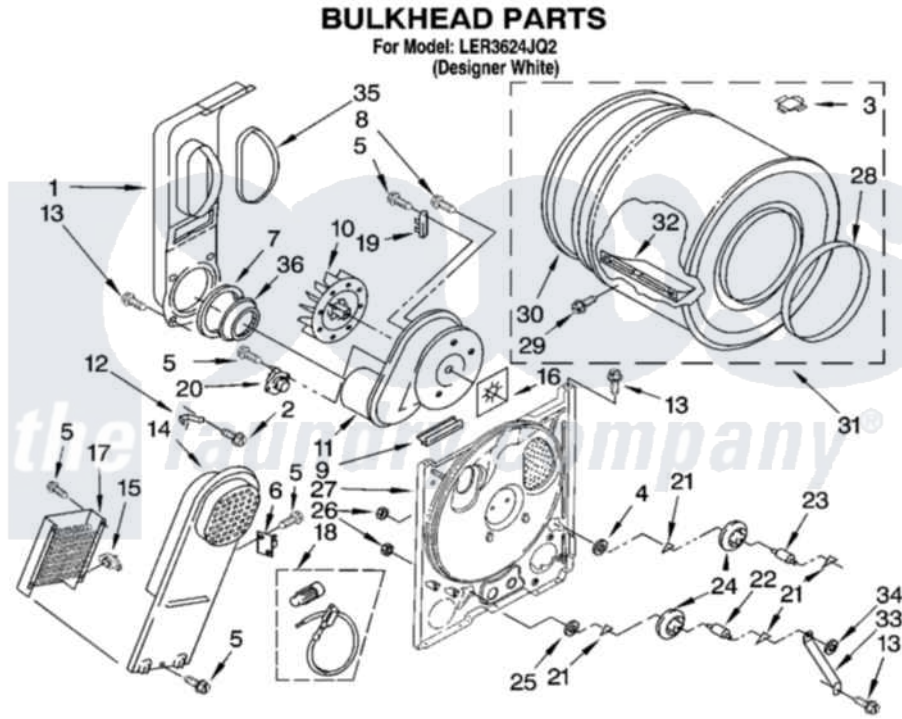

Whirlpool LER3624JQ2 03 - BULKHEAD PARTS

8180296

5

Whirlpool [Residential Whirlpool LER3624JQ2 Dryer Parts](#) Parts Diagram 03 - BULKHEAD PARTS
Click on the part number to view part

| Item | Original Part Number | Replaced By | Status | Part Description |
|------|-------------------------|-------------------------|--------|---|
| 1 | 694283 | 279505 | | Chute |
| 2 | 489463 | | | Screw, 8-18 X 1/16 |
| 3 | 8066086 | | | Plug, Drum Hole |
| 4 | 3388703 | | | Washer, Support |
| 5 | 90767 | | | Screw, 8A X 3/8 HeX Washer Head Tapping |
| 6 | 3977393 | 279816 | | Cutoff-Tml |
| 7 | 347139 | | | Seal, Lint Chute |
| 8 | 3390647 | 488729 | | Screw |
| 9 | 3392247 | 686889 | | Pad |
| 10 | 694089 | | | Wheel, Blower |
| 11 | 8557384 | 8577230 | | Housing, Blower |
| 12 | 3398161 | | | CLIP |
| 13 | 343641 | 681414 | | Screw, 10AB X 1/2 |
| 14 | 8541818 | | | Box, Heater |
| 15 | 3977767 | | | Thermostat, High Limit 250 F |
| 16 | 3394196 | | | Seal, Blower Shaft |

| | | | |
|----|-------------------------|---------------------------|----------------------------|
| 17 | 3403585 | 279838 | Element |
| 18 | 279457 | | Wire Kit, Terminal |
| 19 | 3392519 | | Thermal Limiter |
| 20 | 660039 | 694674 | Thermistor-Fix |
| 21 | 690997 | | Washer, Thrust |
| 22 | 3399506 | W10359270 | Shaft, Drum Roller Threads |
| 23 | 3399507 | W10359269 | Shaft, Drum Roller Threads |
| 24 | 3397588 | 349241T | Support |
| 25 | 348197 | | Washer, Support |
| 26 | 3359452 | | Nut, Lock |
| 27 | 8529955 | 279793 | Bulkhead |
| 28 | 3394508 | | Ring, Bearing |
| 29 | 97787 | W10109200 | Screw, Baffle Mounting |
| 30 | 8066085 | 239087 | Seal |
| 31 | 3396775 | | Drum Assembly |
| 32 | 342847 | | Baffle, Drum |
| 33 | 3976435 | | Bracket, Support |
| 34 | 90296 | | Nut, Push On |
| 35 | 339956 | | Seal, Air Duct To Bulkhead |
| 36 | 696302 | | Shield, Exhaust |