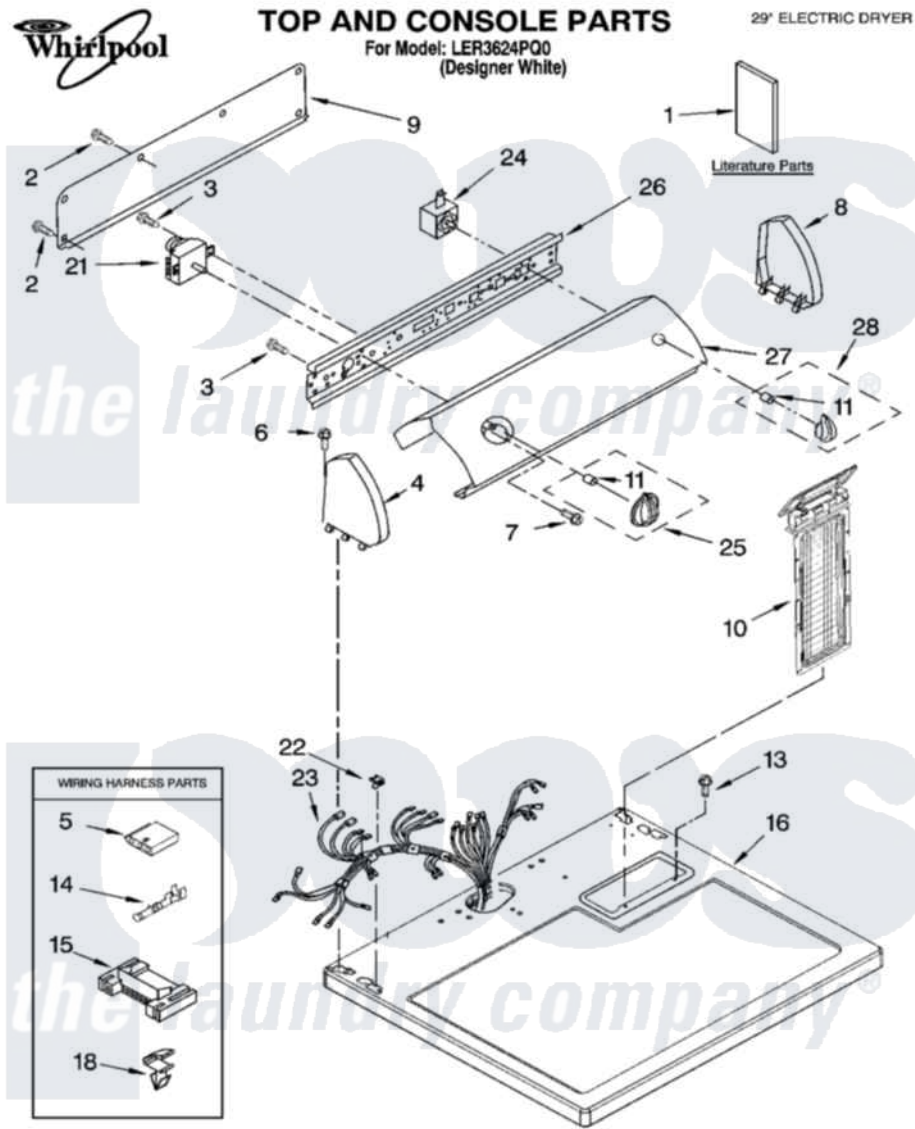

**Whirlpool LER3624PQ0 01 - TOP AND CONSOLE PARTS OPTIONAL PARTS (NOT INCLUDED)**

5-04 Litho in U.S.A. (djc)

1

Part No. 8180402

Whirlpool Residential Whirlpool LER3624PQ0 Dryer Parts Parts Diagram 01 - TOP AND CONSOLE PARTS OPTIONAL PARTS (NOT INCLUDED)

Click on the part number to view part

Item	Original Part Number	Replaced By	Status	Part Description
1	8522243		Not Available	Use And Care Guide
"	8533770		Not Available	Sheet, Cycle Feature
"	8535829		Not Available	Instructions, Installation
"	<a href="#">8528187</a>			Wiring Diagram
"	N/A		Not Available	Following May Be Purchased DO-IT-YOURSELF REPAIR MANUALS
"	677818		Not Available	Manual, Do-It- Yourself Repair (Dryer)
2	<a href="#">693995</a>			Screw, Hex Head
3	3390646	<a href="#">W10139210</a>		Screw, 8-18 X 5/16
4	8271365	<a href="#">279962</a>		Endcap
5	<a href="#">3936144</a>			Do-It-Yourself Repair Manuals
6	<a href="#">388326</a>			Screw, 8-18 X 1.25
7	<a href="#">3400859</a>			Screw, Grounding
8	8271359	<a href="#">279962</a>		Endcap